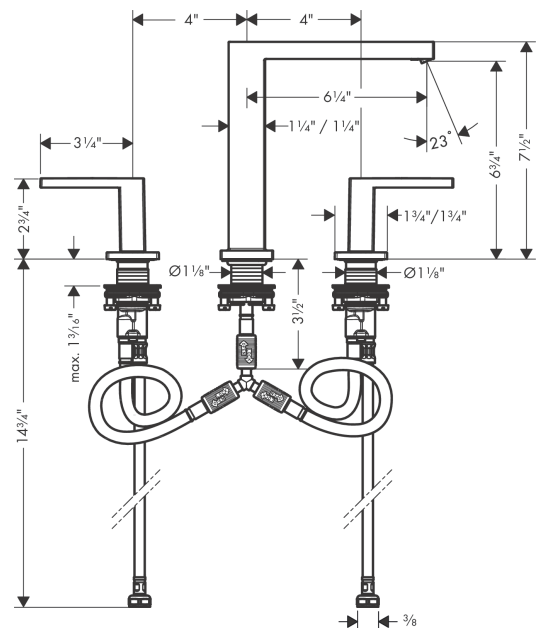

Tecturis E
Widespread Faucet 150, 1.2 GPM
 Finish: **chrome** Part no. : **73031001**

Description

Features

- Consists of: 3-hole basin mixer
- Spout height: 7 Inch
- Handle variant: Lever
- Spray modes: WaterfallStream
- Max. flow: 1.2 GPM (4.5 L/Min)
- Ceramic cartridge

Item details

List Price \$ 460.00

Technology

Design awards

Compliance / Sustainability

Product image

Scale drawing

Tecturis E
Widespread Faucet 150, 1.2 GPM
 Finish: **chrome** Part no. : **73031001**

Exploded drawing

Year of production: >02/24

Tecturis E
Widespread Faucet 150, 1.2 GPM
 Finish: **chrome** Part no. : **73031001**

Spare parts list

Year of production: >02/24

Pos.	Description	Part no.	Price	PU
1	spout cpl.	87102000	-	1
2	aerator cpl.	94994000	-	1
3	flat seal	98749000	-	1
4	O-ring 26x4	92191000	-	1
5	null	92909000	-	1
6	null	92913000	-	1
7	hose connection angel	92905000	-	1
8	handle for hot water	87103000	-	1
9	handle for cold water	87104000	-	1
10	escutcheon	92915000	-	1
11	O-Ring 14x1,5	98201000	-	1
12	null	92907000	-	1
13	handle fixing set	98932000	-	1
14	shut off unit right closing	98817000	-	1
15	shut off unit left closing	95366000	-	1
16	null	92914000	-	1
17	connection hose 18½" M8x0,75 3/8"	96321001	-	1