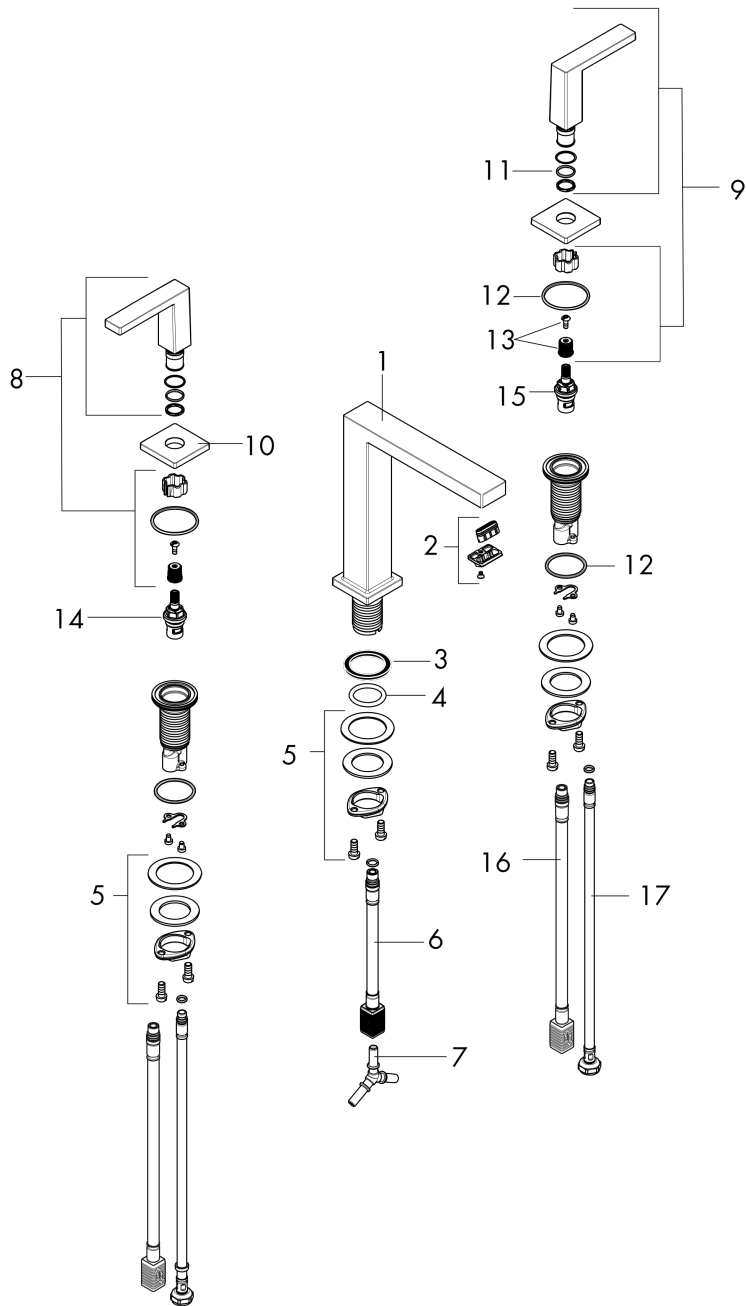

Tecturis E
Widespread Faucet 150, 1.2 GPM
 Finish: **chrome** Part no. : **73031001**

Description

Features

- Consists of: 3-hole basin mixer
- Spout height: 7 Inch
- Handle variant: Lever
- Spray modes: WaterfallStream
- Max. flow: 1.2 GPM (4.5 L/Min)
- Ceramic cartridge

Item details

List Price \$ 460.00

Technology

Design awards

Compliance / Sustainability

Product image

Scale drawing

Tecturis E
Widespread Faucet 150, 1.2 GPM
 Finish: **chrome** Part no. : **73031001**

Exploded drawing

Year of production: >02/24

Tecturis E
Widespread Faucet 150, 1.2 GPM
 Finish: **chrome** Part no. : **73031001**

Spare parts list

Year of production: >02/24

Pos.	Description	Part no.	Price	PU
1	spout cpl.	87102000	-	1
2	aerator cpl.	94994000	-	1
3	flat seal	98749000	-	1
4	O-ring 26x4	92191000	-	1
5	null	92909000	-	1
6	null	92913000	-	1
7	hose connection angel	92905000	-	1
8	handle for hot water	87103000	-	1
9	handle for cold water	87104000	-	1
10	escutcheon	92915000	-	1
11	O-Ring 14x1,5	98201000	-	1
12	null	92907000	-	1
13	handle fixing set	98932000	-	1
14	shut off unit right closing	98817000	-	1
15	shut off unit left closing	95366000	-	1
16	null	92914000	-	1
17	connection hose 18½" M8x0,75 3/8"	96321001	-	1