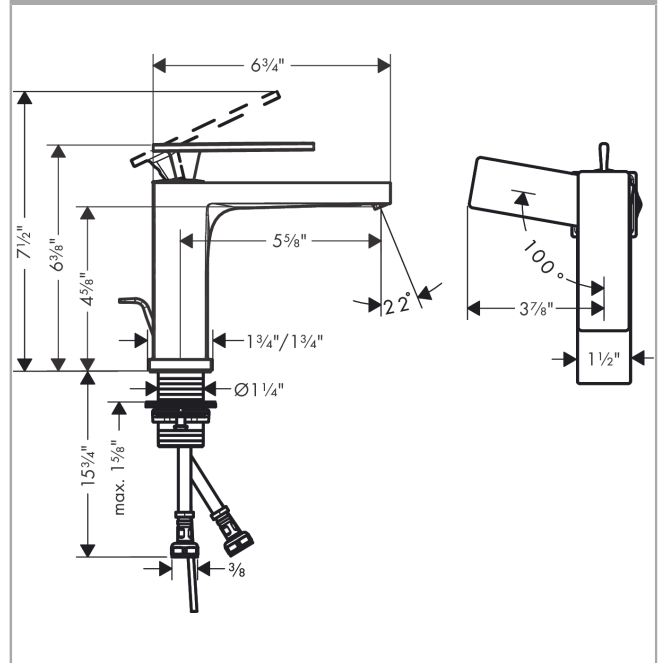

Tecturis E
Single-Hole Faucet 110 with Pop-Up Drain, 1.2 GPM
 Finish: **chrome** Part no. : **73014001**

Description

Features

- Consists of: Single-handle faucet, Pop-up assembly
- Spout height: 5 Inch
- Handle variant: Lever
- Spray modes: WaterfallStream
- Max. flow: 1.2 GPM (4.5 L/Min)
- Ceramic cartridge

Item details

List Price \$ 310.00

Technology

Design awards

Compliance / Sustainability

Product image

Scale drawing

Tecturis E
Single-Hole Faucet 110 with Pop-Up Drain, 1.2 GPM
 Finish: **chrome** Part no. : **73014001**

Exploded drawing

Year of production: >02/24

Tecturis E
Single-Hole Faucet 110 with Pop-Up Drain, 1.2 GPM
 Finish: **chrome** Part no. : **73014001**

Spare parts list

Year of production: >02/24

Pos.	Description	Part no.	Price	PU
1	handle	94992000	-	1
2	screw cover	93983000	-	1
3	nut	94092000	-	1
4	O-ring 29x2	98391000	-	1
5	cartridge, assy	93760000	-	1
6	seal	93383000	-	1
7	O-ring 25x1,5	98146000	-	1
8	adapter for cartridge	98866000	-	1
9	aerator cpl.	94994000	-	1
10	fixing set (Ø 32)	13961000	-	1
11	connection hose 23½" M8x0,75 3/8"	98600001	-	1
12	pull rod	96657000	-	1
a	pop up waste	88509000	-	1