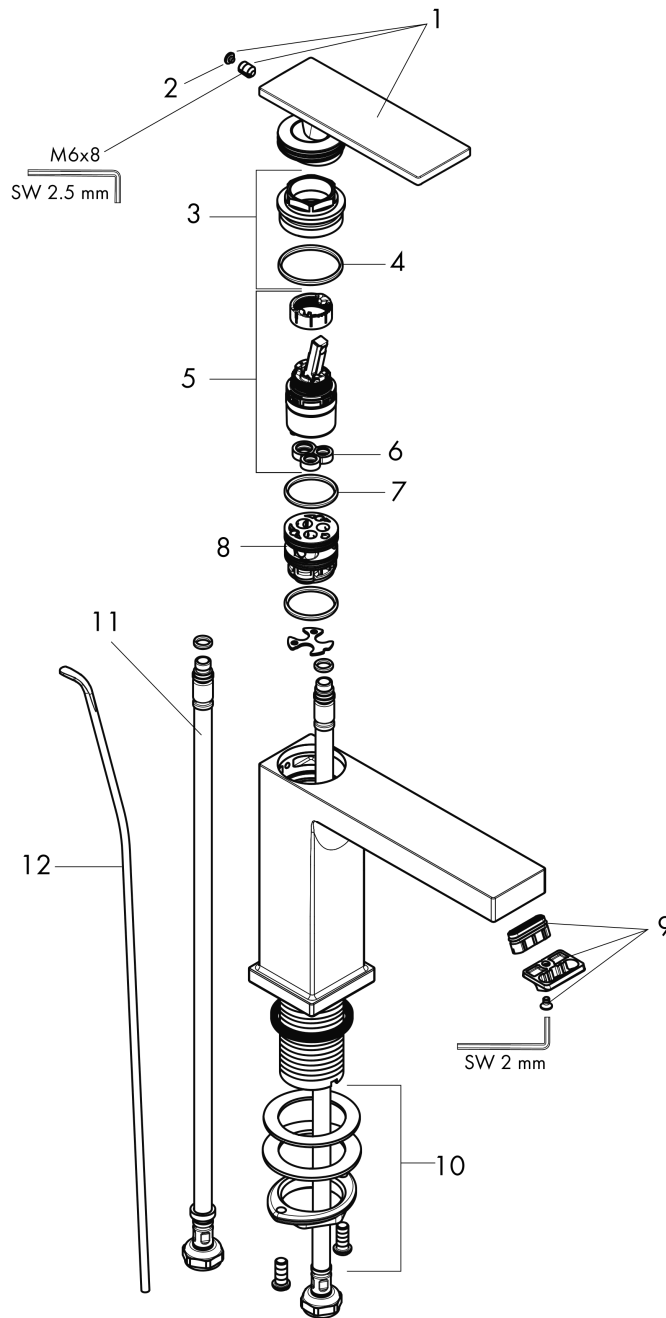

Tecturis E
Single-Hole Faucet 110 with Pop-Up Drain, 1.2 GPM
 Finish: **chrome** Part no. : **73014001**

Description

Features

- Consists of: Single-handle faucet, Pop-up assembly
- Spout height: 5 Inch
- Handle variant: Lever
- Spray modes: WaterfallStream
- Max. flow: 1.2 GPM (4.5 L/Min)
- Ceramic cartridge

Item details

List Price \$ 310.00

Technology

Design awards

Compliance / Sustainability

Product image

Scale drawing

Tecturis E
Single-Hole Faucet 110 with Pop-Up Drain, 1.2 GPM
 Finish: **chrome** Part no. : **73014001**

Exploded drawing

Year of production: >02/24

Tecturis E
Single-Hole Faucet 110 with Pop-Up Drain, 1.2 GPM
 Finish: **chrome** Part no. : **73014001**

Spare parts list

Year of production: >02/24

Pos.	Description	Part no.	Price	PU
1	handle	94992000	-	1
2	screw cover	93983000	-	1
3	nut	94092000	-	1
4	O-ring 29x2	98391000	-	1
5	cartridge, assy	93760000	-	1
6	seal	93383000	-	1
7	O-ring 25x1,5	98146000	-	1
8	adapter for cartridge	98866000	-	1
9	aerator cpl.	94994000	-	1
10	fixing set (Ø 32)	13961000	-	1
11	connection hose 23½" M8x0,75 3/8"	98600001	-	1
12	pull rod	96657000	-	1
a	pop up waste	88509000	-	1