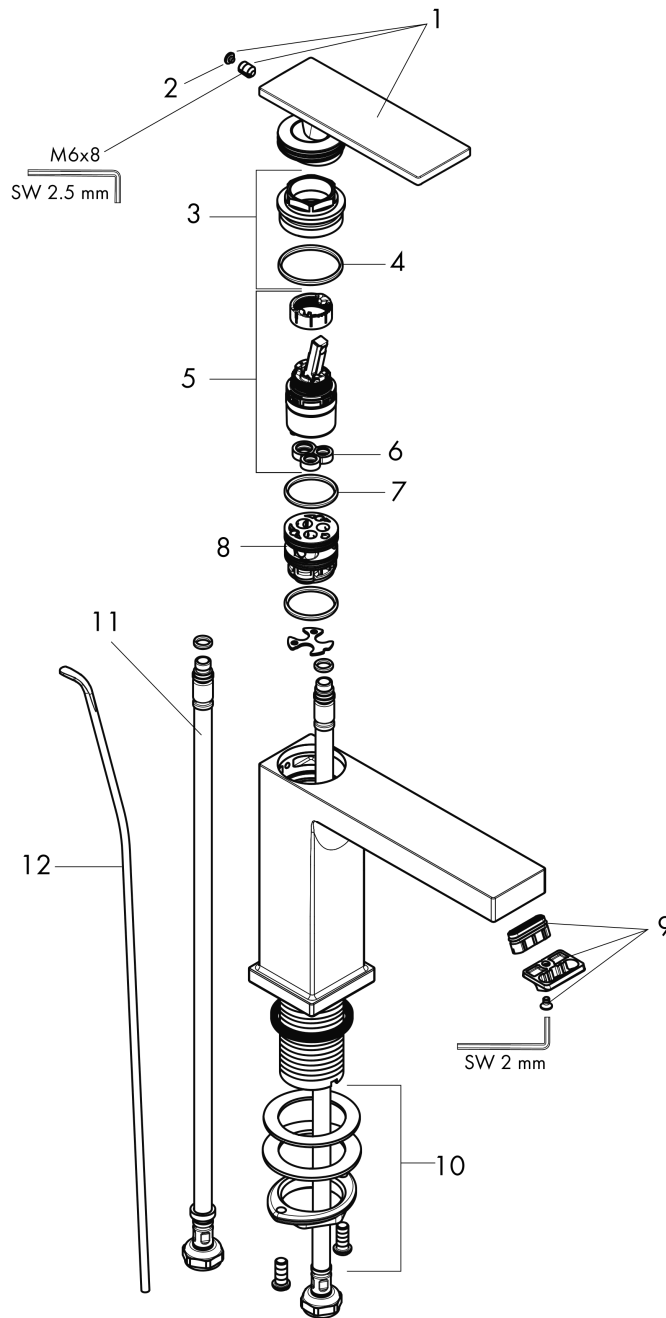

Tecturis E
Single-Hole Faucet 80 with Pop-Up Drain, 1.2 GPM
 Finish: **chrome** Part no. : **73002001**

Description

Features

- Consists of: Single-handle faucet, Pop-up assembly
- Spout height: 90 mm
- Handle variant: Lever
- Spray modes: WaterfallStream
- Max. flow: 1.2 GPM (4.5 L/Min)
- Ceramic cartridge

Item details

List Price \$ 270.00

Technology

Design awards

Compliance / Sustainability

Product image

Scale drawing

Tecturis E
Single-Hole Faucet 80 with Pop-Up Drain, 1.2 GPM
 Finish: **chrome** Part no. : **73002001**

Exploded drawing

Year of production: >02/24

Tecturis E
Single-Hole Faucet 80 with Pop-Up Drain, 1.2 GPM
 Finish: **chrome** Part no. : **73002001**

Spare parts list

Year of production: >02/24

Pos.	Description	Part no.	Price	PU
1	handle	94992000	-	1
2	screw cover	93983000	-	1
3	nut	94092000	-	1
4	O-ring 29x2	98391000	-	1
5	cartridge, assy	93760000	-	1
6	seal	93383000	-	1
7	O-ring 25x1,5	98146000	-	1
8	adapter for cartridge	98866000	-	1
9	aerator cpl.	94994000	-	1
10	fixing set (Ø 32)	13961000	-	1
11	connection hose 23½" M8x0,75 3/8"	98600001	-	1
12	pull rod	96657000	-	1
a	pop up waste	88509000	-	1
b	O-ring 23x2	98398000	-	1