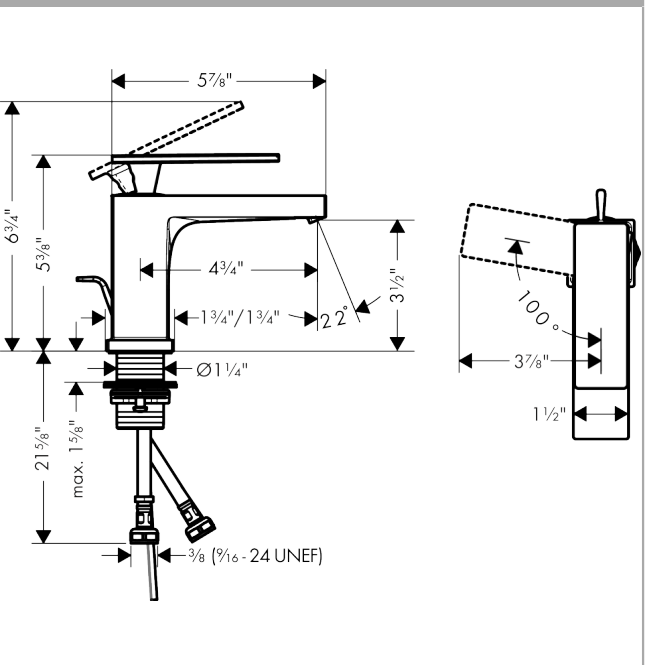

Tecturis E
Single-Hole Faucet 80 with Pop-Up Drain, 1.2 GPM
 Finish: **chrome** Part no. : **73002001**

Description

Features

- Consists of: Single-handle faucet, Pop-up assembly
- Spout height: 90 mm
- Handle variant: Lever
- Spray modes: WaterfallStream
- Max. flow: 1.2 GPM (4.5 L/Min)
- Ceramic cartridge

Item details

List Price \$ 270.00

Technology

Design awards

Compliance / Sustainability

Product image

Scale drawing

Tecturis E
Single-Hole Faucet 80 with Pop-Up Drain, 1.2 GPM
 Finish: **chrome** Part no. : **73002001**

Exploded drawing

Year of production: >02/24

Tecturis E
Single-Hole Faucet 80 with Pop-Up Drain, 1.2 GPM
 Finish: **chrome** Part no. : **73002001**

Spare parts list

Year of production: >02/24

Pos.	Description	Part no.	Price	PU
1	handle	94992000	-	1
2	screw cover	93983000	-	1
3	nut	94092000	-	1
4	O-ring 29x2	98391000	-	1
5	cartridge, assy	93760000	-	1
6	seal	93383000	-	1
7	O-ring 25x1,5	98146000	-	1
8	adapter for cartridge	98866000	-	1
9	aerator cpl.	94994000	-	1
10	fixing set (Ø 32)	13961000	-	1
11	connection hose 23½" M8x0,75 3/8"	98600001	-	1
12	pull rod	96657000	-	1
a	pop up waste	88509000	-	1
b	O-ring 23x2	98398000	-	1