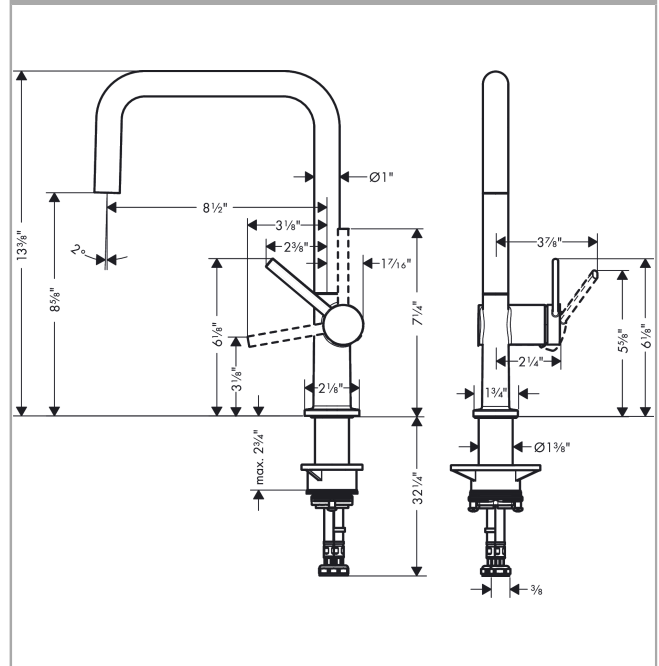

Talis N
Kitchen Faucet, U-Style 1-Spray, 1.5 GPM
 Finish: **chrome** Part no. : **72858001**

Description

Features

- Swivel range adjustable in 4 steps 60°, 110°, 150° or 360°
- Aerated spray
- Deck mounted
- Max. flow: 1.5 GPM (5.7 L/Min)
- Ceramic cartridge
- 3/8" connections
- 1 3/8" Mounting hole required
- Single lever kitchen mixer, connection hoses, Assembly instructions, Fastening set

Item details

List Price \$ 485.00

Technology

Compliance / Sustainability

Product image

Scale drawing

Talis N
Kitchen Faucet, U-Style 1-Spray, 1.5 GPM
 Finish: **chrome** Part no. : **72858001**

Exploded drawing

Year of production: >10/21

Talis N
Kitchen Faucet, U-Style 1-Spray, 1.5 GPM
 Finish: **chrome** Part no. : **72858001**

Spare parts list

Year of production: >10/21

Pos.	Description	Part no.	Price	PU
1	spout cpl.	93756001	-	1
2	screw	94319000	-	1
3	aerator cpl.	94222000	-	1
4	service tool	93750000	-	1
5	O-Ring 14x2,5	98189000	-	1
6	service unit	93507000	-	1
7	axialring	97558000	-	1
8	handle	93736001	-	1
9	hollow set screw M5x5	98446000	-	1
10	screw cover	93735610	-	1
11	flange	93737001	-	1
12	nut	93738000	-	1
13	cartridge, assy	93760000	-	1
14	O-ring 36x3	98052000	-	1
15	support	97523000	-	1
16	fixing set (Ø 34)	95049000	-	1
17	lever collar	97548000	-	1
18	connection hose 35½" M8x0,75 3/8"	96316001	-	1