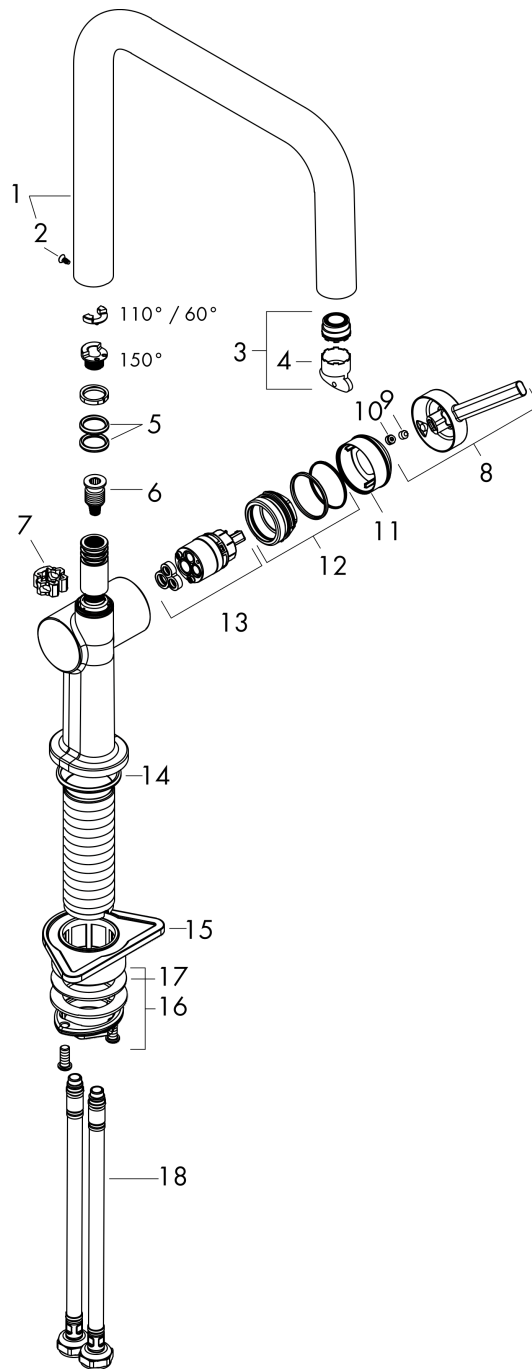

Talis N
Kitchen Faucet, U-Style 1-Spray, 1.5 GPM
 Finish: **chrome** Part no. : **72858001**

Description

Features

- Swivel range adjustable in 4 steps 60°, 110°, 150° or 360°
- Aerated spray
- Deck mounted
- Max. flow: 1.5 GPM (5.7 L/Min)
- Ceramic cartridge
- 3/8" connections
- 1 3/8" Mounting hole required
- Single lever kitchen mixer, connection hoses, Assembly instructions, Fastening set

Item details

List Price \$ 485.00

Technology

Compliance / Sustainability

Product image

Scale drawing

Talis N
Kitchen Faucet, U-Style 1-Spray, 1.5 GPM
 Finish: **chrome** Part no. : **72858001**

Exploded drawing

Year of production: >10/21

Talis N
Kitchen Faucet, U-Style 1-Spray, 1.5 GPM
 Finish: **chrome** Part no. : **72858001**

Spare parts list

Year of production: >10/21

Pos.	Description	Part no.	Price	PU
1	spout cpl.	93756001	-	1
2	screw	94319000	-	1
3	aerator cpl.	94222000	-	1
4	service tool	93750000	-	1
5	O-Ring 14x2,5	98189000	-	1
6	service unit	93507000	-	1
7	axialring	97558000	-	1
8	handle	93736001	-	1
9	hollow set screw M5x5	98446000	-	1
10	screw cover	93735610	-	1
11	flange	93737001	-	1
12	nut	93738000	-	1
13	cartridge, assy	93760000	-	1
14	O-ring 36x3	98052000	-	1
15	support	97523000	-	1
16	fixing set (Ø 34)	95049000	-	1
17	lever collar	97548000	-	1
18	connection hose 35½" M8x0,75 3/8"	96316001	-	1