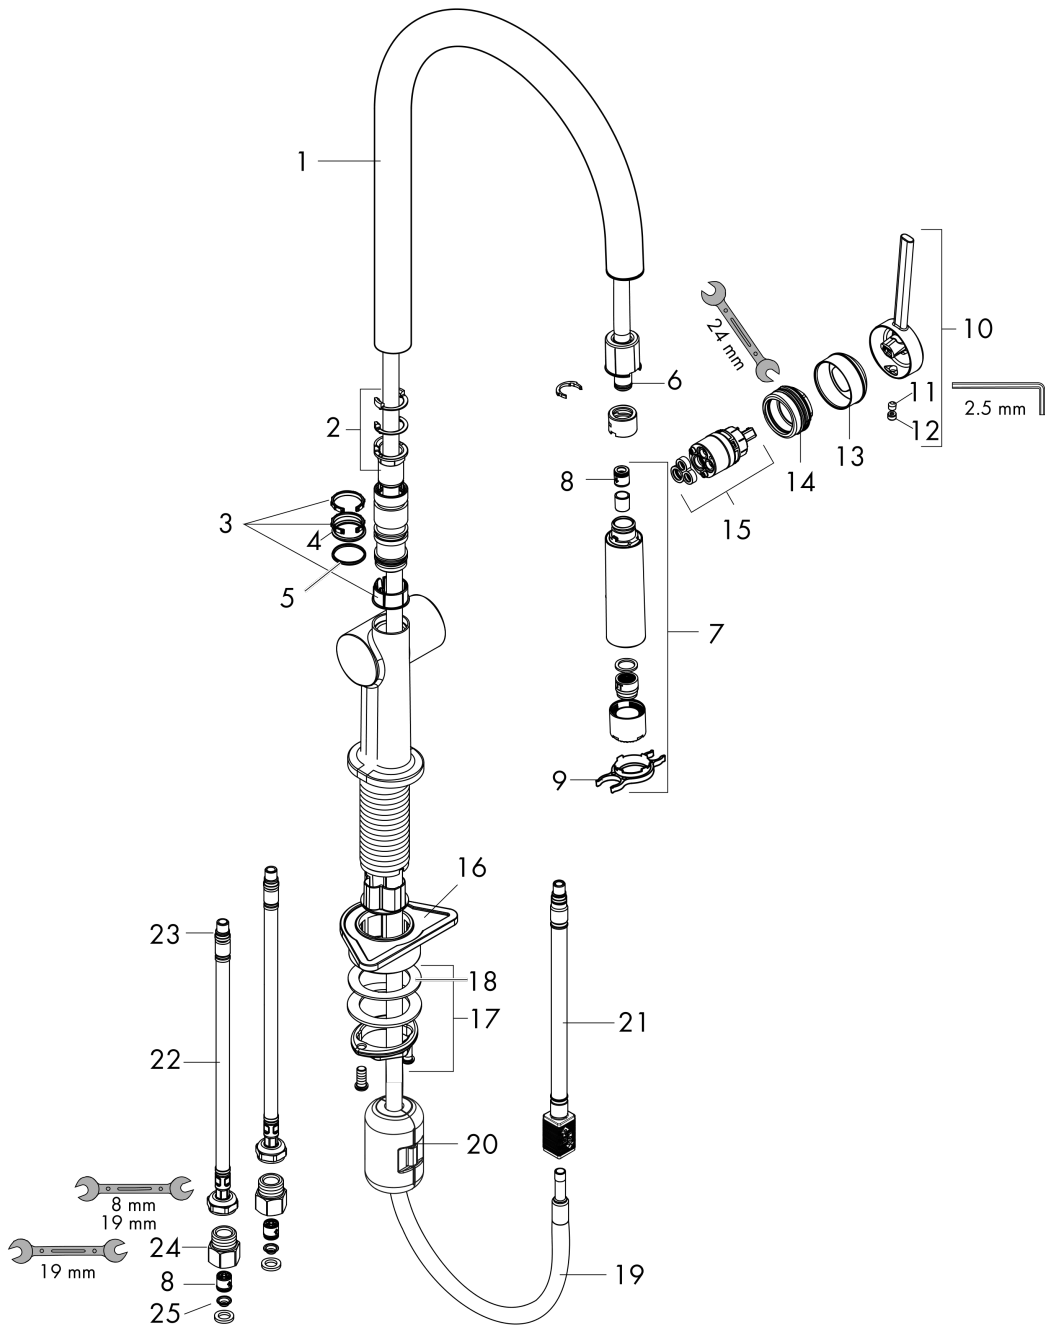

Talis N
HighArc Kitchen Faucet, O-Style 2-Spray Pull-Down, 1.5 GPM
 Finish: **chrome** Part no. : **72857001**

Exploded drawing

Year of production: >03/23

Talis N
HighArc Kitchen Faucet, O-Style 2-Spray Pull-Down, 1.5 GPM
 Finish: **chrome** Part no. : **72857001**

Spare parts list

Year of production: >03/23

| Pos. | Description | Part no. | Price | PU |
|------|---|----------|-------|----|
| 1 | spout cpl. | 93739000 | - | 1 |
| 2 | set of locating rings (60° / 110° / 150°) | 94911000 | - | 1 |
| 3 | set of lever collars | 98365000 | - | 1 |
| 4 | O-ring 19x2 | 98426000 | - | 1 |
| 5 | O-ring 20x1,5 | 98197000 | - | 1 |
| 6 | O-ring 8x2 | 98112000 | - | 1 |
| 7 | handspray | 93742001 | - | 1 |
| 8 | non return valve DW 10 | 96456000 | - | 1 |
| 9 | service tool | 95910000 | - | 1 |
| 10 | handle | 93736000 | - | 1 |
| 11 | hollow set screw M5x5 | 98446000 | - | 1 |
| 12 | screw cover | 93735610 | - | 1 |
| 13 | flange | 93737000 | - | 1 |
| 14 | nut | 93738000 | - | 1 |
| 15 | cartridge, assy | 93740000 | - | 1 |
| 16 | support | 97523000 | - | 1 |
| 17 | fixing set (Ø 34) | 95049000 | - | 1 |
| 18 | lever collar | 97548000 | - | 1 |
| 19 | hose | 93745000 | - | 1 |
| 20 | weight | 92500000 | - | 1 |
| 21 | hose | 93744000 | - | 1 |
| 22 | connection hose 900 mm M8x0,75 G3/8 | 93746000 | - | 1 |
| 23 | O-ring 6,6x1,6 | 93019000 | - | 1 |
| 24 | adapter for connection hose | 88802000 | - | 1 |
| 25 | filter | 98516000 | - | 1 |