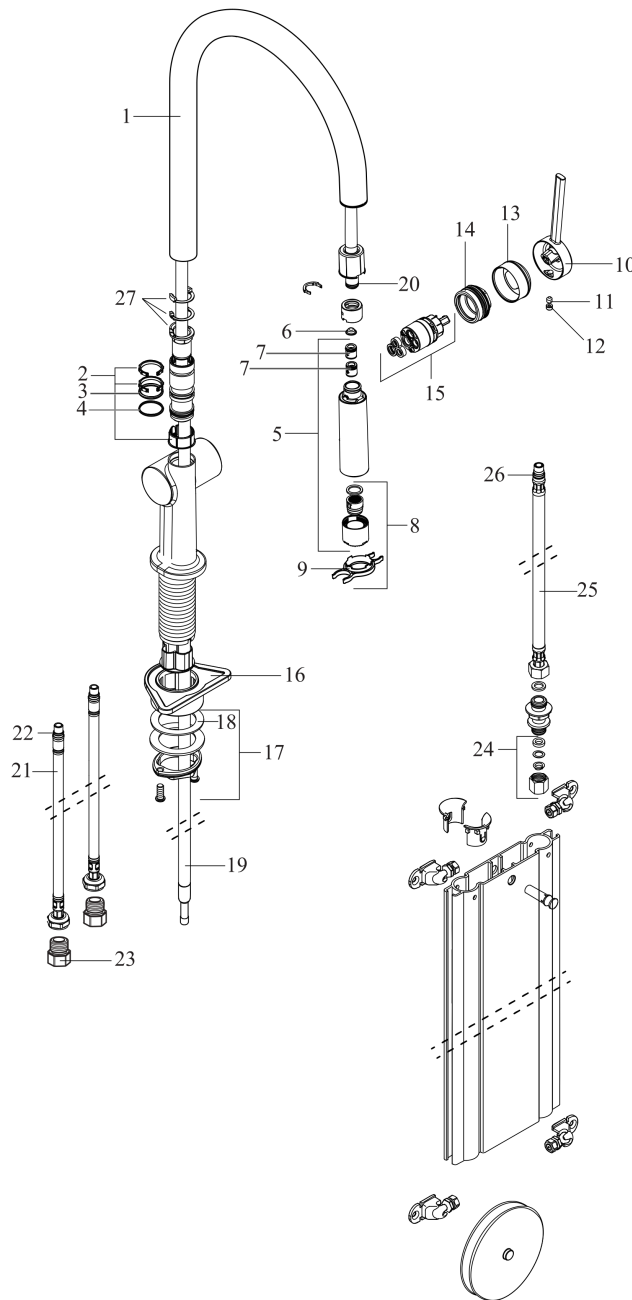

Talis N
HighArc Kitchen Faucet, A-Style 2-Spray Pull-Down with sBox, 1.75 GPM
 Finish: **chrome** Part no. : **72850001**

Description

Features

- Swivel range adjustable in 4 steps 60°, 110°, 150° or 360°
- Aerated spray, needle spray, Shower spray pattern
- Toggle spray diverter
- MagFit magnetic sprayhead docking
- Deck mounted
- Max. flow: 1.75 GPM (6.6 L/Min)
- Ceramic cartridge
- 3/8" connections
- Integrated double backflow prevention
- SBox for smooth, protected hose guidance in the cabinet
- Single lever kitchen mixer, connection hoses, Fastening set, Assembly instructions

Item details

List Price \$ 696.00

Technology

Compliance / Sustainability

Product image

Scale drawing

Talis N
HighArc Kitchen Faucet, A-Style 2-Spray Pull-Down with sBox, 1.75 GPM
 Finish: **chrome** Part no. : **72850001**

Exploded drawing

Year of production: >06/20

Talis N

HighArc Kitchen Faucet, A-Style 2-Spray Pull-Down with sBox, 1.75 GPM

Finish: **chrome** Part no. : **72850001**

Spare parts list

Year of production: >06/20

Pos.	Description	Part no.	Price	PU
1	spout cpl.	93826000	-	1
2	set of lever collars	98365000	-	1
3	O-ring 19x2	98426000	-	1
4	O-ring 20x1,5	98197000	-	1
5	handspray	93741001	-	1
6	filter	98516000	-	1
7	non return valve DW 10	96456000	-	1
8	spray former	93342001	-	1
9	service tool	95910000	-	1
10	handle	93736000	-	1
11	hollow set screw M5x5	98446000	-	1
12	screw cover	93735610	-	1
13	flange	93737000	-	1
14	nut	93738000	-	1
15	cartridge, assy	93740000	-	1
16	support	97523000	-	1
17	fixing set (Ø 34)	95049000	-	1
18	lever collar	97548000	-	1
19	hose	93754000	-	1
20	O-ring 8x2	98112000	-	1
21	connection hose 900 mm M8x0,75 G3/8	93746000	-	1
22	O-ring 6,6x1,6	93019000	-	1
23	adapter for connection hose	88802000	-	1
24	squeezing connection	96099000	-	1
25	connection hose 450 mm M8x0,75 G3/8	97206000	-	1
26	O-ring 7x1,5	98422000	-	1
27	set of locating rings (60° / 110° / 150°)	94911000	-	1
a	extension set	43333000	-	1