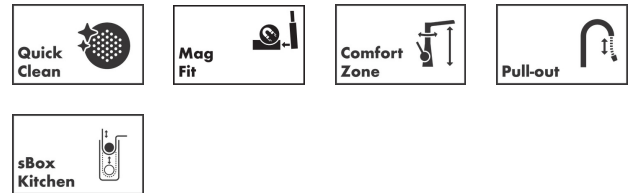

Talis N
HighArc Kitchen Faucet, A-Style 2-Spray Pull-Down with sBox, 1.75 GPM
 Finish: **chrome** Part no. : **72850001**

Description

Features

- Swivel range adjustable in 4 steps 60°, 110°, 150° or 360°
- Aerated spray, needle spray, Shower spray pattern
- Toggle spray diverter
- MagFit magnetic sprayhead docking
- Deck mounted
- Max. flow: 1.75 GPM (6.6 L/Min)
- Ceramic cartridge
- 3/8" connections
- Integrated double backflow prevention
- SBox for smooth, protected hose guidance in the cabinet
- Single lever kitchen mixer, connection hoses, Fastening set, Assembly instructions

Item details

List Price \$ 696.00

Technology

Compliance / Sustainability

Product image

Scale drawing

Talis N
HighArc Kitchen Faucet, A-Style 2-Spray Pull-Down with sBox, 1.75 GPM
 Finish: **chrome** Part no. : **72850001**

Exploded drawing

Year of production: >06/20

Talis N

HighArc Kitchen Faucet, A-Style 2-Spray Pull-Down with sBox, 1.75 GPM

Finish: **chrome** Part no. : **72850001**

Spare parts list

Year of production: >06/20