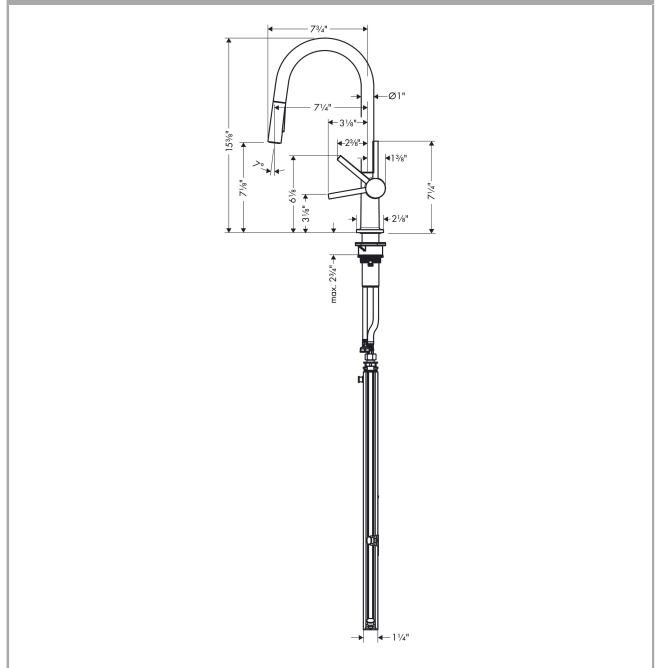

Talis N
HighArc Kitchen Faucet, A-Style 2-Spray Pull-Down with sBox, 1.75 GPM
 Finish: **chrome** Part no. : **72850001**

Description

Features

- Swivel range adjustable in 4 steps 60°, 110°, 150° or 360°
- Aerated spray, needle spray, Shower spray pattern
- Toggle spray diverter
- MagFit magnetic sprayhead docking
- Deck mounted
- Max. flow: 1.75 GPM (6.6 L/Min)
- Ceramic cartridge
- 3/8" connections
- Integrated double backflow prevention
- SBox for smooth, protected hose guidance in the cabinet
- Single lever kitchen mixer, connection hoses, Fastening set, Assembly instructions

Item details

List Price \$ 696.00

Technology

Compliance / Sustainability

Product image

Scale drawing

Talis N
HighArc Kitchen Faucet, A-Style 2-Spray Pull-Down with sBox, 1.75 GPM
 Finish: **chrome** Part no. : **72850001**

Exploded drawing

Year of production: >06/20

Talis N

HighArc Kitchen Faucet, A-Style 2-Spray Pull-Down with sBox, 1.75 GPM

Finish: **chrome** Part no. : **72850001**

Spare parts list

Year of production: >06/20

Pos.	Description	Part no.	Price	PU
1	spout cpl.	93826000	-	1
2	set of lever collars	98365000	-	1
3	O-ring 19x2	98426000	-	1
4	O-ring 20x1,5	98197000	-	1
5	handspray	93741001	-	1
6	filter	98516000	-	1
7	non return valve DW 10	96456000	-	1
8	spray former	93342001	-	1
9	service tool	95910000	-	1
10	handle	93736000	-	1
11	hollow set screw M5x5	98446000	-	1
12	screw cover	93735610	-	1
13	flange	93737000	-	1
14	nut	93738000	-	1
15	cartridge, assy	93740000	-	1
16	support	97523000	-	1
17	fixing set (Ø 34)	95049000	-	1
18	lever collar	97548000	-	1
19	hose	93754000	-	1
20	O-ring 8x2	98112000	-	1
21	connection hose 900 mm M8x0,75 G3/8	93746000	-	1
22	O-ring 6,6x1,6	93019000	-	1
23	adapter for connection hose	88802000	-	1
24	squeezing connection	96099000	-	1
25	connection hose 450 mm M8x0,75 G3/8	97206000	-	1
26	O-ring 7x1,5	98422000	-	1
27	set of locating rings (60° / 110° / 150°)	94911000	-	1
a	extension set	43333000	-	1