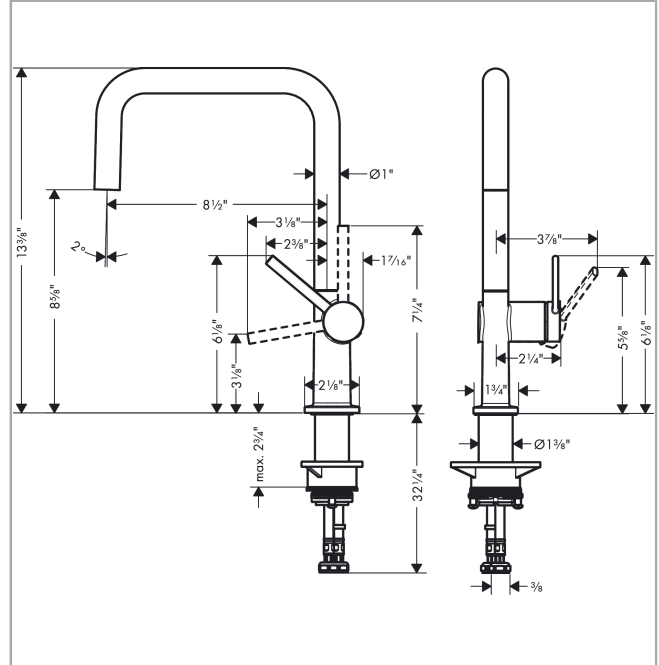

Talis N
Kitchen Faucet, U-Style 1-Spray, 1.75 GPM
 Finish: **Steel Optic** Part no. : **72806801**

Description

Features

- Swivel range adjustable in 4 steps 60°, 110°, 150° or 360°
- Aerated spray
- Deck mounted
- Max. flow: 1.75 GPM (6.6 L/Min)
- Ceramic cartridge
- 3/8" connections
- Single lever kitchen mixer, connection hoses, Fastening set, Assembly instructions

Item details

List Price \$ 639.00

Technology

Compliance / Sustainability

Product image

Scale drawing

Talis N
Kitchen Faucet, U-Style 1-Spray, 1.75 GPM
 Finish: **Steel Optic** Part no. : **72806801**

Exploded drawing

Year of production: >04/20

Talis N
Kitchen Faucet, U-Style 1-Spray, 1.75 GPM
 Finish: **Steel Optic** Part no. : **72806801**

Spare parts list

Year of production: >04/20

Pos.	Description	Part no.	Price	PU
1	spout cpl.	93756801	-	1
2	screw	94319000	-	1
3	aerator cpl.	94222000	-	1
4	service tool	93750000	-	1
5	O-Ring 14x2,5	98189000	-	1
6	axialring	97558000	-	1
7	handle	93736801	-	1
8	hollow set screw M5x5	98446000	-	1
9	screw cover	93735610	-	1
10	flange	93737801	-	1
11	nut	93738000	-	1
12	cartridge, assy	93760000	-	1
13	O-ring 36x3	98052000	-	1
14	support	97523000	-	1
15	fixing set (Ø 34)	95049000	-	1
16	lever collar	97548000	-	1
17	connection hose 35½" M8x0,75 3/8"	96316001	-	1