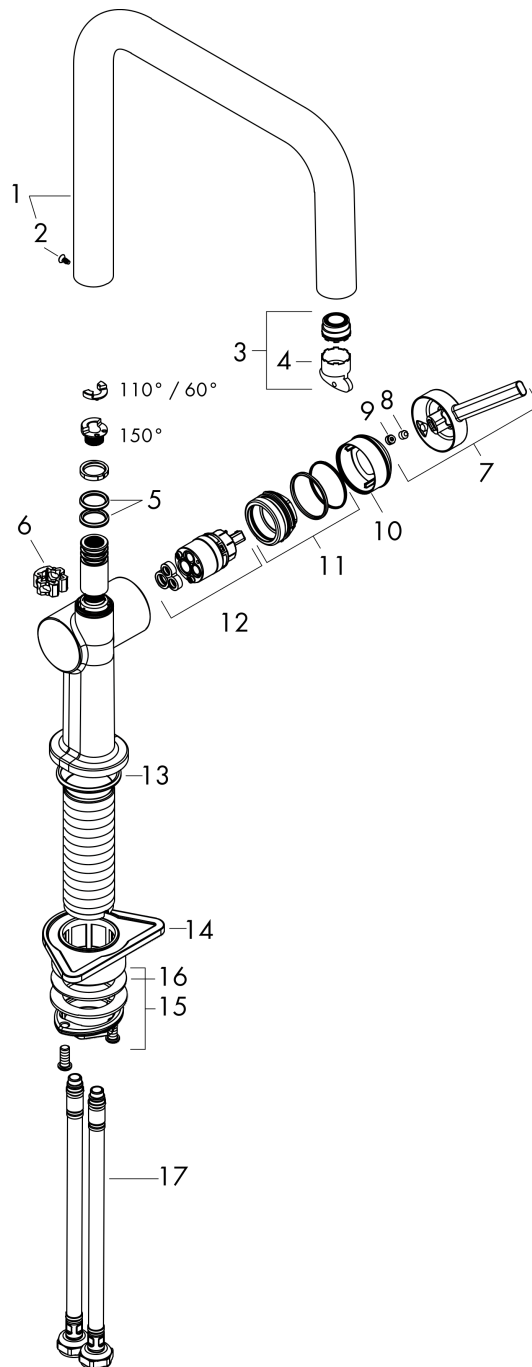

Talis N
Kitchen Faucet, U-Style 1-Spray, 1.75 GPM
 Finish: **Steel Optic** Part no. : **72806801**

Description

Features

- Swivel range adjustable in 4 steps 60°, 110°, 150° or 360°
- Aerated spray
- Deck mounted
- Max. flow: 1.75 GPM (6.6 L/Min)
- Ceramic cartridge
- 3/8" connections
- Single lever kitchen mixer, connection hoses, Fastening set, Assembly instructions

Item details

List Price \$ 639.00

Technology

Compliance / Sustainability

Product image

Scale drawing

Talis N
Kitchen Faucet, U-Style 1-Spray, 1.75 GPM
 Finish: **Steel Optic** Part no. : **72806801**

Exploded drawing

Year of production: >04/20

Talis N
Kitchen Faucet, U-Style 1-Spray, 1.75 GPM
 Finish: **Steel Optic** Part no. : **72806801**

Spare parts list

Year of production: >04/20

Pos.	Description	Part no.	Price	PU
1	spout cpl.	93756801	-	1
2	screw	94319000	-	1
3	aerator cpl.	94222000	-	1
4	service tool	93750000	-	1
5	O-Ring 14x2,5	98189000	-	1
6	axialring	97558000	-	1
7	handle	93736801	-	1
8	hollow set screw M5x5	98446000	-	1
9	screw cover	93735610	-	1
10	flange	93737801	-	1
11	nut	93738000	-	1
12	cartridge, assy	93760000	-	1
13	O-ring 36x3	98052000	-	1
14	support	97523000	-	1
15	fixing set (Ø 34)	95049000	-	1
16	lever collar	97548000	-	1
17	connection hose 35½" M8x0,75 3/8"	96316001	-	1