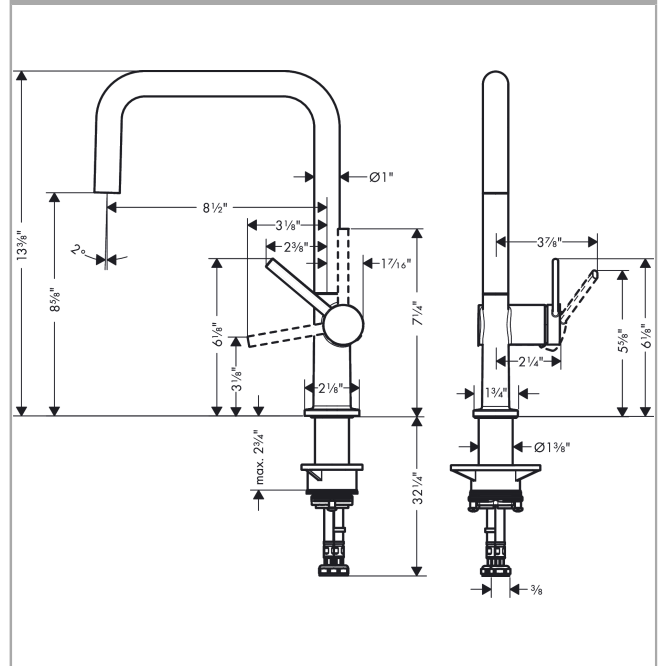

Talis N
Kitchen Faucet, U-Style 1-Spray, 1.75 GPM
 Finish: **matte black** Part no. : **72806671**

Description

Features

- Swivel range adjustable in 4 steps 60°, 110°, 150° or 360°
- Aerated spray
- Deck mounted
- Max. flow: 1.75 GPM (6.6 L/Min)
- Ceramic cartridge
- 3/8" connections
- Single lever kitchen mixer, connection hoses, Fastening set, Assembly instructions

Item details

List Price \$ 639.00

Technology

Compliance / Sustainability

Product image

Scale drawing

Talis N
Kitchen Faucet, U-Style 1-Spray, 1.75 GPM
 Finish: **matte black** Part no. : **72806671**

Exploded drawing

Year of production: >04/20

Talis N
Kitchen Faucet, U-Style 1-Spray, 1.75 GPM
 Finish: **matte black** Part no. : **72806671**

Spare parts list

Year of production: >04/20

Pos.	Description	Part no.	Price	PU
1	spout cpl.	93756671	-	1
2	screw	94319000	-	1
3	aerator cpl.	94222000	-	1
4	service tool	93750000	-	1
5	O-Ring 14x2,5	98189000	-	1
6	axialring	97558000	-	1
7	handle	93736671	-	1
8	hollow set screw M5x5	98446000	-	1
9	screw cover	93735610	-	1
10	flange	93737671	-	1
11	nut	93738000	-	1
12	cartridge, assy	93760000	-	1
13	O-ring 36x3	98052000	-	1
14	support	97523000	-	1
15	fixing set (Ø 34)	95049000	-	1
16	lever collar	97548000	-	1
17	connection hose 35½" M8x0,75 3/8"	96316001	-	1