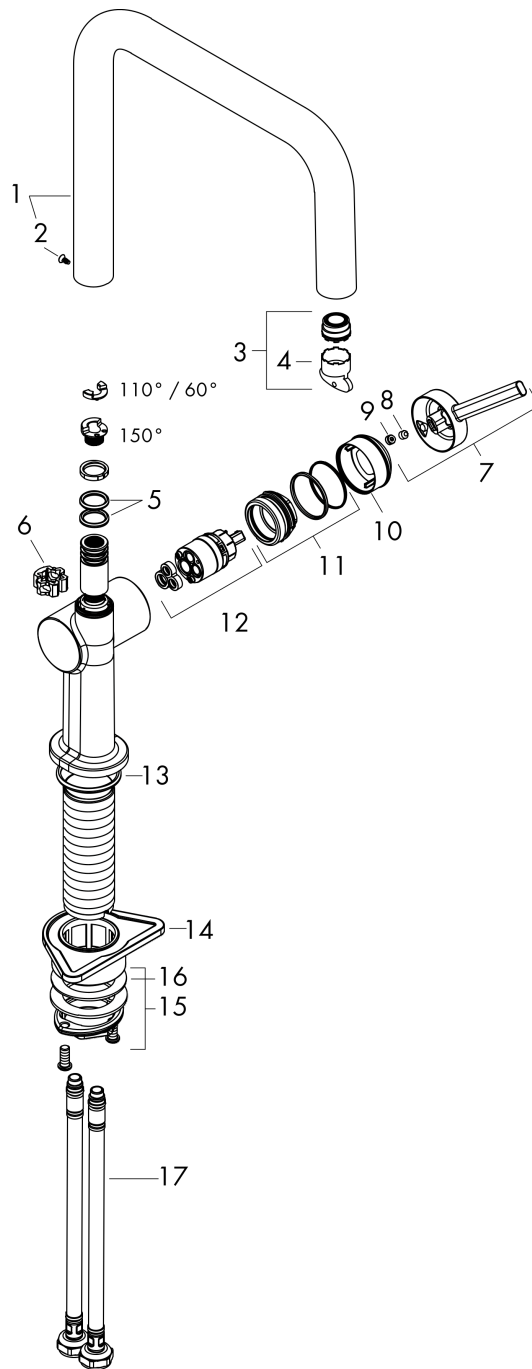

Talis N
Kitchen Faucet, U-Style 1-Spray, 1.75 GPM
 Finish: **matte black** Part no. : **72806671**

Description

Features

- Swivel range adjustable in 4 steps 60°, 110°, 150° or 360°
- Aerated spray
- Deck mounted
- Max. flow: 1.75 GPM (6.6 L/Min)
- Ceramic cartridge
- 3/8" connections
- Single lever kitchen mixer, connection hoses, Fastening set, Assembly instructions

Item details

List Price \$ 639.00

Technology

Compliance / Sustainability

Product image

Scale drawing

Talis N
Kitchen Faucet, U-Style 1-Spray, 1.75 GPM
 Finish: **matte black** Part no. : **72806671**

Exploded drawing

Year of production: >04/20

Talis N
Kitchen Faucet, U-Style 1-Spray, 1.75 GPM
 Finish: **matte black** Part no. : **72806671**

Spare parts list

Year of production: >04/20

Pos.	Description	Part no.	Price	PU
1	spout cpl.	93756671	-	1
2	screw	94319000	-	1
3	aerator cpl.	94222000	-	1
4	service tool	93750000	-	1
5	O-Ring 14x2,5	98189000	-	1
6	axialring	97558000	-	1
7	handle	93736671	-	1
8	hollow set screw M5x5	98446000	-	1
9	screw cover	93735610	-	1
10	flange	93737671	-	1
11	nut	93738000	-	1
12	cartridge, assy	93760000	-	1
13	O-ring 36x3	98052000	-	1
14	support	97523000	-	1
15	fixing set (Ø 34)	95049000	-	1
16	lever collar	97548000	-	1
17	connection hose 35½" M8x0,75 3/8"	96316001	-	1