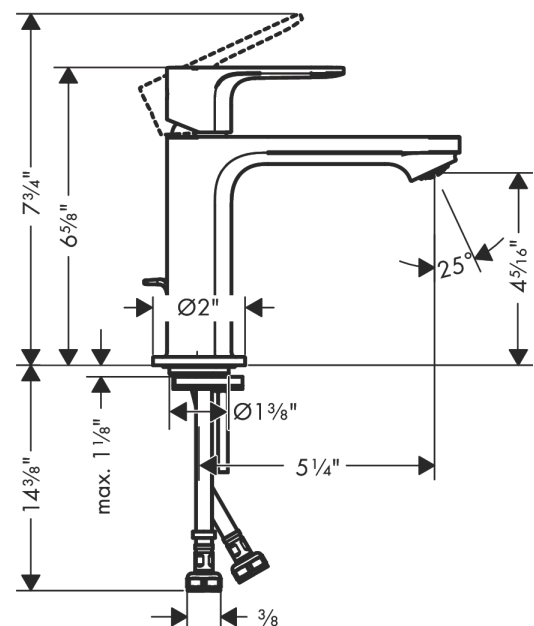

Rebris E
Single-Hole Faucet 110 with Pop-Up Drain
 Finish: **brushed nickel** Part no. : **72557821**

Description

Features

- Consists of: Single-handle faucet, Pop-up assembly
- Spout height: 4 Inch
- Handle variant: Lever
- Spray modes: aerated spray
- Max. flow: 1.2 GPM (4.5 L/Min)
- Ceramic cartridge
- Includes pop-up drain

Item details

List Price \$ 304.00

Technology

Design awards

Compliance / Sustainability

Product image

Scale drawing

Rebris E
Single-Hole Faucet 110 with Pop-Up Drain
 Finish: brushed nickel Part no. : 72557821

Exploded drawing

Year of production: >01/23

Rebris E
Single-Hole Faucet 110 with Pop-Up Drain
 Finish: **brushed nickel** Part no. : **72557821**

Spare parts list

Year of production: >01/23

Pos.	Description	Part no.	Price	PU
2	hollow set screw M6x10 DIN 916	96029000	-	1
3	screw cover	95704000	-	1
4	flange	98863820	-	1
5	nut	98864000	-	1
6	O-ring 24x2	98388000	-	1
7	O-ring 27x1,5	92527000	-	1
8	O-ring 25x1,5	98146000	-	1
9	cartridge, assy	95973001	-	1
10	adapter for cartridge	98866000	-	1
11	O-ring 23x2	98398000	-	1
12	aerator M24x1 (5 l/min)	94364000	-	1
13	seal Ø 42	98722000	-	1
14	fixing set	96016000	-	1
15	screw M8 x 68	97736000	-	1
17	connection hose 23½" M8x0,75 3/8"	96556001	-	1
18	O-ring 6,6x1,6	93019000	-	1
19	pop up waste	88509820	-	1