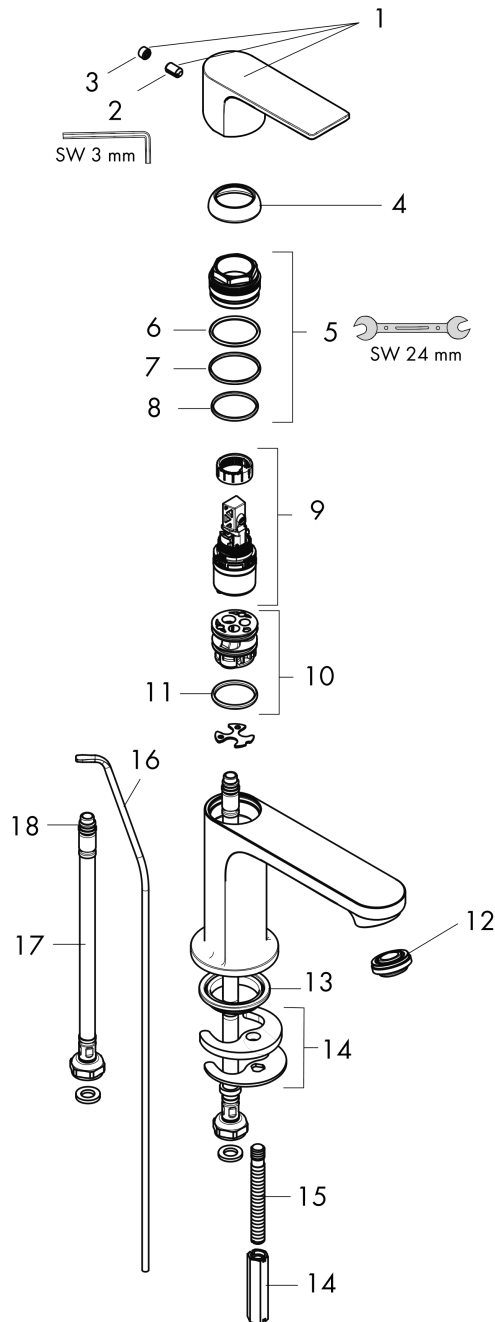

Rebris E
Single-Hole Faucet 110 with Pop-Up Drain
 Finish: **brushed nickel** Part no. : **72557821**

Description

Features

- Consists of: Single-handle faucet, Pop-up assembly
- Spout height: 4 Inch
- Handle variant: Lever
- Spray modes: aerated spray
- Max. flow: 1.2 GPM (4.5 L/Min)
- Ceramic cartridge
- Includes pop-up drain

Item details

List Price \$ 304.00

Technology

Design awards

Compliance / Sustainability

Product image

Scale drawing

Rebris E
Single-Hole Faucet 110 with Pop-Up Drain
 Finish: brushed nickel Part no. : 72557821

Exploded drawing

Year of production: >01/23

Rebris E
Single-Hole Faucet 110 with Pop-Up Drain
 Finish: **brushed nickel** Part no. : **72557821**

Spare parts list

Year of production: >01/23

Pos.	Description	Part no.	Price	PU
2	hollow set screw M6x10 DIN 916	96029000	-	1
3	screw cover	95704000	-	1
4	flange	98863820	-	1
5	nut	98864000	-	1
6	O-ring 24x2	98388000	-	1
7	O-ring 27x1,5	92527000	-	1
8	O-ring 25x1,5	98146000	-	1
9	cartridge, assy	95973001	-	1
10	adapter for cartridge	98866000	-	1
11	O-ring 23x2	98398000	-	1
12	aerator M24x1 (5 l/min)	94364000	-	1
13	seal Ø 42	98722000	-	1
14	fixing set	96016000	-	1
15	screw M8 x 68	97736000	-	1
17	connection hose 23½" M8x0,75 3/8"	96556001	-	1
18	O-ring 6,6x1,6	93019000	-	1
19	pop up waste	88509820	-	1