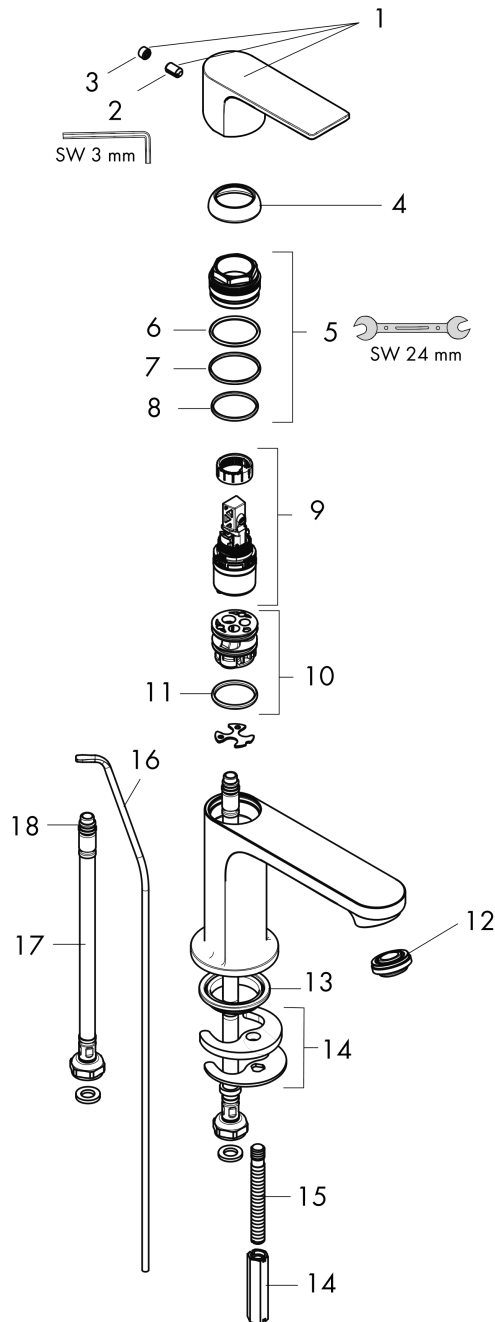

Rebris E
Single-Hole Faucet 110 with Pop-Up Drain
 Finish: **matte black** Part no. : **72557671**

Description

Features

- Consists of: Single-handle faucet, Pop-up assembly
- Spout height: 4 Inch
- Handle variant: Lever
- Spray modes: aerated spray
- Max. flow: 1.2 GPM (4.5 L/Min)
- Ceramic cartridge
- Includes pop-up drain

Item details

List Price \$ 304.00

Technology

Design awards

Compliance / Sustainability

Product image

Scale drawing

Rebris E
Single-Hole Faucet 110 with Pop-Up Drain
 Finish: **matte black** Part no. : **72557671**

Exploded drawing

Year of production: >01/23

Rebris E
Single-Hole Faucet 110 with Pop-Up Drain
 Finish: **matte black** Part no. : **72557671**

Spare parts list

Year of production: >01/23

Pos.	Description	Part no.	Price	PU
1	handle	94643670	-	1
2	hollow set screw M6x10 DIN 916	96029000	-	1
3	screw cover	95704000	-	1
4	flange	98863670	-	1
5	nut	98864000	-	1
6	O-ring 24x2	98388000	-	1
7	O-ring 27x1,5	92527000	-	1
8	O-ring 25x1,5	98146000	-	1
9	cartridge, assy	95973001	-	1
10	adapter for cartridge	98866000	-	1
11	O-ring 23x2	98398000	-	1
12	aerator M24x1 (5 l/min)	94364000	-	1
13	seal Ø 42	98722000	-	1
14	fixing set	96016000	-	1
15	screw M8 x 68	97736000	-	1
17	connection hose 23½" M8x0,75 3/8"	96556001	-	1
18	O-ring 6,6x1,6	93019000	-	1
a	pop up waste	88509670	-	1