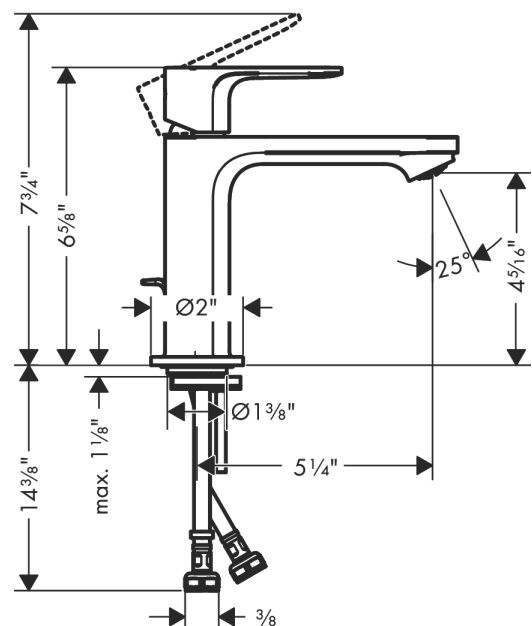

Rebris E
Single-Hole Faucet 110 with Pop-Up Drain
 Finish: **matte black** Part no. : **72557671**

Description

Features

- Consists of: Single-handle faucet, Pop-up assembly
- Spout height: 4 Inch
- Handle variant: Lever
- Spray modes: aerated spray
- Max. flow: 1.2 GPM (4.5 L/Min)
- Ceramic cartridge
- Includes pop-up drain

Item details

List Price \$ 304.00

Technology

Design awards

Compliance / Sustainability

Product image

Scale drawing

Rebris E
Single-Hole Faucet 110 with Pop-Up Drain
 Finish: **matte black** Part no. : **72557671**

Exploded drawing

Year of production: >01/23

Rebris E
Single-Hole Faucet 110 with Pop-Up Drain
 Finish: **matte black** Part no. : **72557671**

Spare parts list

Year of production: >01/23

Pos.	Description	Part no.	Price	PU
1	handle	94643670	-	1
2	hollow set screw M6x10 DIN 916	96029000	-	1
3	screw cover	95704000	-	1
4	flange	98863670	-	1
5	nut	98864000	-	1
6	O-ring 24x2	98388000	-	1
7	O-ring 27x1,5	92527000	-	1
8	O-ring 25x1,5	98146000	-	1
9	cartridge, assy	95973001	-	1
10	adapter for cartridge	98866000	-	1
11	O-ring 23x2	98398000	-	1
12	aerator M24x1 (5 l/min)	94364000	-	1
13	seal Ø 42	98722000	-	1
14	fixing set	96016000	-	1
15	screw M8 x 68	97736000	-	1
17	connection hose 23½" M8x0,75 3/8"	96556001	-	1
18	O-ring 6,6x1,6	93019000	-	1
a	pop up waste	88509670	-	1