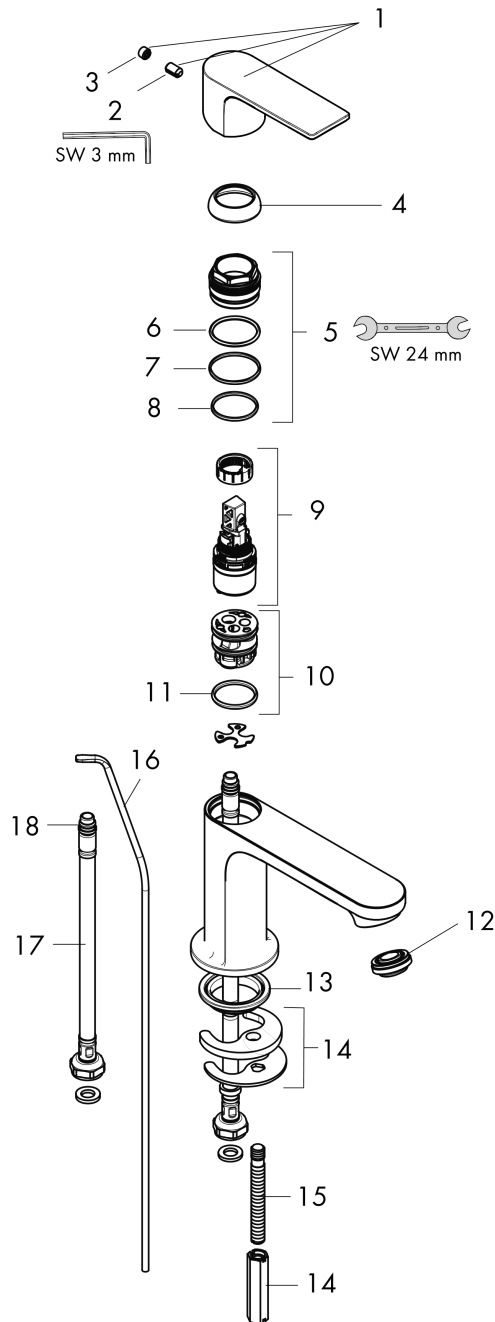

Rebris E
Single-Hole Faucet 110 with Pop-Up Drain
 Finish: **chrome** Part no. : **72557001**

Description

Features

- Consists of: Single-handle faucet, Pop-up assembly
- Spout height: 4 Inch
- Handle variant: Lever
- Spray modes: aerated spray
- Max. flow: 1.2 GPM (4.5 L/Min)
- Ceramic cartridge
- Includes pop-up drain

Item details

List Price \$ 230.00

Technology

Design awards

Compliance / Sustainability

Product image

Scale drawing

Rebris E
Single-Hole Faucet 110 with Pop-Up Drain
 Finish: **chrome** Part no. : **72557001**

Exploded drawing

Year of production: >01/23

Rebris E
Single-Hole Faucet 110 with Pop-Up Drain
 Finish: **chrome** Part no. : **72557001**

Spare parts list

Year of production: >01/23

Pos.	Description	Part no.	Price	PU
1	handle	94643000	-	1
2	hollow set screw M6x10 DIN 916	96029000	-	1
3	screw cover	95704000	-	1
4	flange	98863000	-	1
5	nut	98864000	-	1
6	O-ring 24x2	98388000	-	1
7	O-ring 27x1,5	92527000	-	1
8	O-ring 25x1,5	98146000	-	1
9	cartridge, assy	95973001	-	1
10	adapter for cartridge	98866000	-	1
11	O-ring 23x2	98398000	-	1
12	aerator M24x1 (5 l/min)	94364000	-	1
13	seal Ø 42	98722000	-	1
14	fixing set	96016000	-	1
15	screw M8 x 68	97736000	-	1
16	pull rod	96657000	-	1
17	connection hose 23½" M8x0,75 3/8"	96556001	-	1
18	O-ring 6,6x1,6	93019000	-	1
a	pop up waste	88509000	-	1