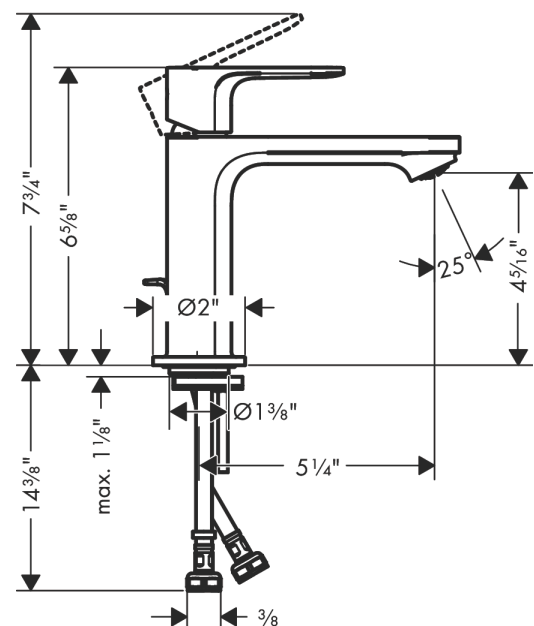

Rebris E
Single-Hole Faucet 110 with Pop-Up Drain
 Finish: **chrome** Part no. : **72557001**

Description

Features

- Consists of: Single-handle faucet, Pop-up assembly
- Spout height: 4 Inch
- Handle variant: Lever
- Spray modes: aerated spray
- Max. flow: 1.2 GPM (4.5 L/Min)
- Ceramic cartridge
- Includes pop-up drain

Item details

List Price \$ 230.00

Technology

Design awards

Compliance / Sustainability

Product image

Scale drawing

Rebris E
Single-Hole Faucet 110 with Pop-Up Drain
 Finish: **chrome** Part no. : **72557001**

Exploded drawing

Year of production: >01/23

Rebris E
Single-Hole Faucet 110 with Pop-Up Drain
 Finish: **chrome** Part no. : **72557001**

Spare parts list

Year of production: >01/23

Pos.	Description	Part no.	Price	PU
1	handle	94643000	-	1
2	hollow set screw M6x10 DIN 916	96029000	-	1
3	screw cover	95704000	-	1
4	flange	98863000	-	1
5	nut	98864000	-	1
6	O-ring 24x2	98388000	-	1
7	O-ring 27x1,5	92527000	-	1
8	O-ring 25x1,5	98146000	-	1
9	cartridge, assy	95973001	-	1
10	adapter for cartridge	98866000	-	1
11	O-ring 23x2	98398000	-	1
12	aerator M24x1 (5 l/min)	94364000	-	1
13	seal Ø 42	98722000	-	1
14	fixing set	96016000	-	1
15	screw M8 x 68	97736000	-	1
16	pull rod	96657000	-	1
17	connection hose 23½" M8x0,75 3/8"	96556001	-	1
18	O-ring 6,6x1,6	93019000	-	1
a	pop up waste	88509000	-	1