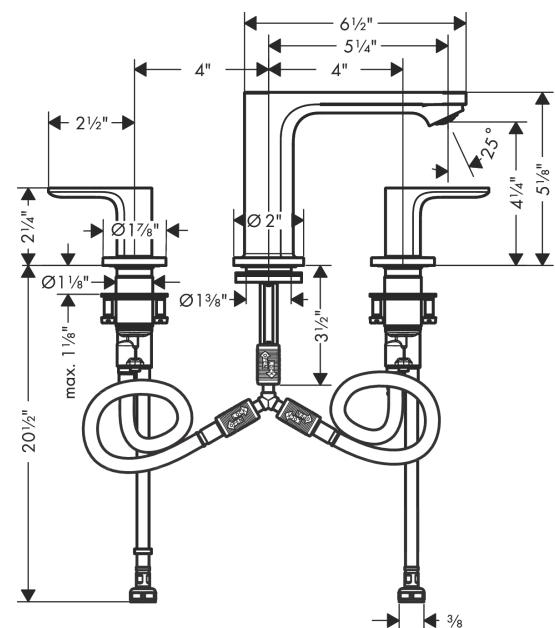

Rebris S
Widespread Faucet 110 with Pop-Up Drain
 Finish: **chrome** Part no. : **72530001**

Description

Features

- Consists of: 3-hole basin mixer, Pop-up assembly
- Spout height: 4 Inch
- Handle variant: Lever
- Spray modes: aerated spray
- Max. flow: 1.2 GPM (4.5 L/Min)
- Ceramic valves hot/cold 90°
- Includes pop-up drain

Item details

List Price \$ 320.00

Technology

Design awards

Compliance / Sustainability

Product image

Scale drawing

Rebris S
Widespread Faucet 110 with Pop-Up Drain
 Finish: **chrome** Part no. : **72530001**

Exploded drawing

Year of production: >01/22

Rebris S
Widespread Faucet 110 with Pop-Up Drain
 Finish: **chrome** Part no. : **72530001**

Spare parts list

Year of production: >01/22

Pos.	Description	Part no.	Price	PU
1	spout cpl.	94667000	-	1
2	aerator M24x1 (5 l/min)	94364000	-	1
3	screw M8 x 68	97736000	-	1
4	seal Ø 42	98722000	-	1
5	fixing set	96016000	-	1
6	null	92913000	-	1
7	O-ring 8x1,75	97827000	-	1
8	hose connection angel	92905000	-	1
9	pull rod	96657000	-	1
10	handle for hot water	94665000	-	1
11	handle for cold water	94666000	-	1
12	escutcheon for handle	92956000	-	1
13	null	92907000	-	1
14	handle fixing set	98932000	-	1
15	shut off unit right closing	98817000	-	1
16	shut off unit left closing	95366000	-	1
17	null	92909000	-	1
18	lever collar	97548000	-	1
19	connection hose 18½" M8x0,75 3/8"	96321001	-	1
20	null	92914000	-	1
21	O-ring 6,6x1,6	93019000	-	1
a	pop up waste	88509000	-	1