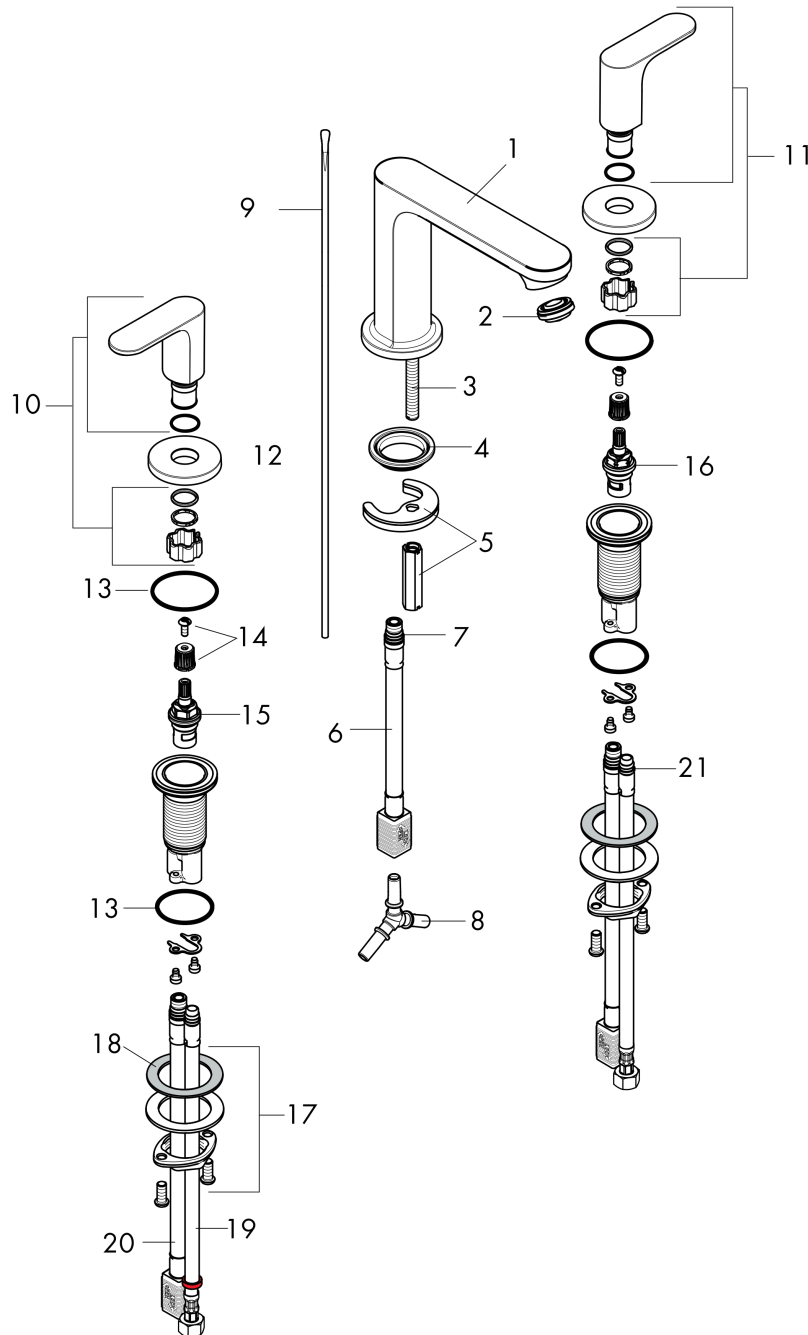

Rebris S
Widespread Faucet 110 with Pop-Up Drain
 Finish: **chrome** Part no. : **72530001**

Description

Features

- Consists of: 3-hole basin mixer, Pop-up assembly
- Spout height: 4 Inch
- Handle variant: Lever
- Spray modes: aerated spray
- Max. flow: 1.2 GPM (4.5 L/Min)
- Ceramic valves hot/cold 90°
- Includes pop-up drain

Item details

List Price \$ 320.00

Technology

Design awards

Compliance / Sustainability

Product image

Scale drawing

Rebris S
Widespread Faucet 110 with Pop-Up Drain
 Finish: **chrome** Part no. : **72530001**

Exploded drawing

Year of production: >01/22

Rebris S
Widespread Faucet 110 with Pop-Up Drain
 Finish: **chrome** Part no. : **72530001**

Spare parts list

Year of production: >01/22

Pos.	Description	Part no.	Price	PU
1	spout cpl.	94667000	-	1
2	aerator M24x1 (5 l/min)	94364000	-	1
3	screw M8 x 68	97736000	-	1
4	seal Ø 42	98722000	-	1
5	fixing set	96016000	-	1
6	null	92913000	-	1
7	O-ring 8x1,75	97827000	-	1
8	hose connection angel	92905000	-	1
9	pull rod	96657000	-	1
10	handle for hot water	94665000	-	1
11	handle for cold water	94666000	-	1
12	escutcheon for handle	92956000	-	1
13	null	92907000	-	1
14	handle fixing set	98932000	-	1
15	shut off unit right closing	98817000	-	1
16	shut off unit left closing	95366000	-	1
17	null	92909000	-	1
18	lever collar	97548000	-	1
19	connection hose 18½" M8x0,75 3/8"	96321001	-	1
20	null	92914000	-	1
21	O-ring 6,6x1,6	93019000	-	1
a	pop up waste	88509000	-	1