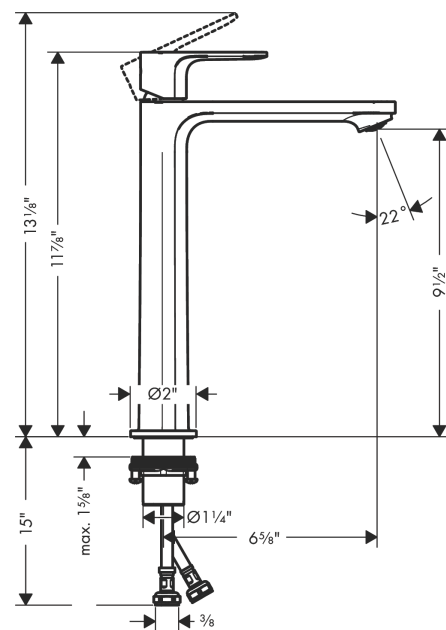

Rebris S
Single-Hole Faucet 240
 Finish: **chrome** Part no. : **72524001**

Description

Features

- Spout height: 10 Inch
- Handle variant: Lever
- Spray modes: aerated spray
- Max. flow: 1.2 GPM (4.5 L/Min)
- Ceramic cartridge

Item details

List Price \$ 260.00

Technology

Design awards

Compliance / Sustainability

Product image

Scale drawing

Rebris S
Single-Hole Faucet 240
 Finish: **chrome** Part no. : **72524001**

Exploded drawing

Year of production: >01/23

Rebris S
Single-Hole Faucet 240
 Finish: **chrome** Part no. : **72524001**

Spare parts list

Year of production: >01/23

Pos.	Description	Part no.	Price	PU
1	handle	94642000	-	1
2	hollow set screw M6x10 DIN 916	96029000	-	1
3	screw cover	95704000	-	1
4	flange	98863000	-	1
5	nut	98864000	-	1
6	O-ring 24x2	98388000	-	1
7	O-ring 27x1,5	92527000	-	1
8	O-ring 25x1,5	98146000	-	1
9	cartridge, assy	95973001	-	1
10	seal	98865000	-	1
11	adapter for cartridge	98866000	-	1
12	O-ring 23x2	98398000	-	1
13	aerator M24x1 (4,5 l/min)	94364001	-	1
14	fixing set (Ø 32)	13961000	-	1
15	lever collar	97548000	-	1
16	connection hose 23½" M8x0,75 3/8"	98600001	-	1
17	O-ring 6,6x1,6	93019000	-	1