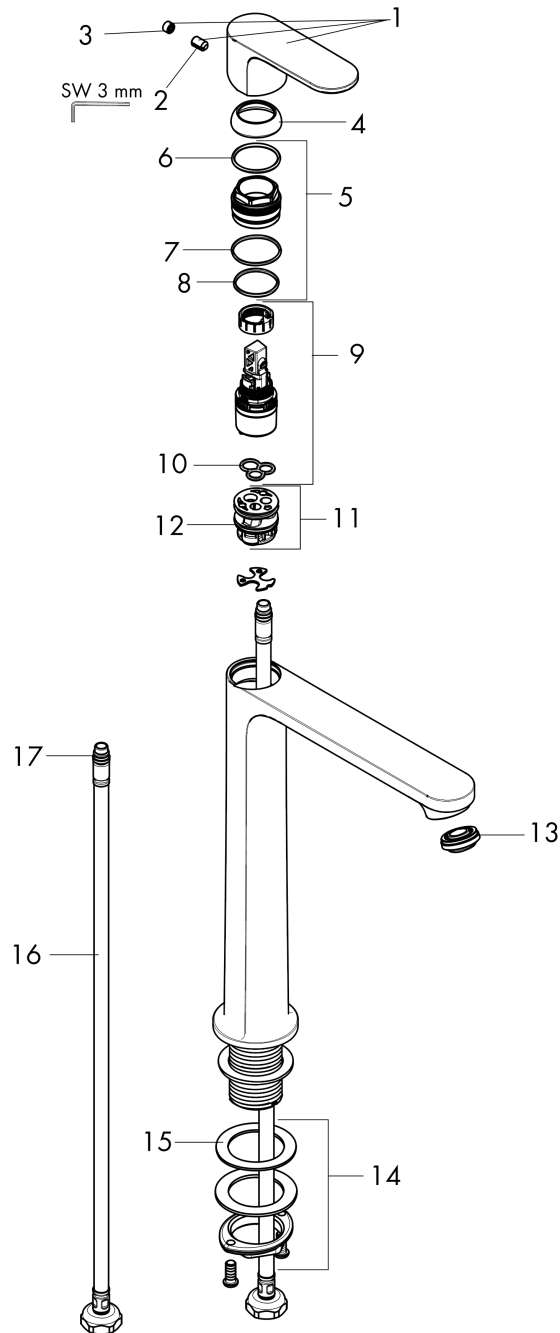

Rebris S
Single-Hole Faucet 240
 Finish: **chrome** Part no. : **72524001**

Description

Features

- Spout height: 10 Inch
- Handle variant: Lever
- Spray modes: aerated spray
- Max. flow: 1.2 GPM (4.5 L/Min)
- Ceramic cartridge

Item details

List Price \$ 260.00

Technology

Design awards

Compliance / Sustainability

Product image

Scale drawing

Rebris S
Single-Hole Faucet 240
 Finish: **chrome** Part no. : **72524001**

Exploded drawing

Year of production: >01/23

Rebris S
Single-Hole Faucet 240
 Finish: **chrome** Part no. : **72524001**

Spare parts list

Year of production: >01/23

Pos.	Description	Part no.	Price	PU
1	handle	94642000	-	1
2	hollow set screw M6x10 DIN 916	96029000	-	1
3	screw cover	95704000	-	1
4	flange	98863000	-	1
5	nut	98864000	-	1
6	O-ring 24x2	98388000	-	1
7	O-ring 27x1,5	92527000	-	1
8	O-ring 25x1,5	98146000	-	1
9	cartridge, assy	95973001	-	1
10	seal	98865000	-	1
11	adapter for cartridge	98866000	-	1
12	O-ring 23x2	98398000	-	1
13	aerator M24x1 (4,5 l/min)	94364001	-	1
14	fixing set (Ø 32)	13961000	-	1
15	lever collar	97548000	-	1
16	connection hose 23½" M8x0,75 3/8"	98600001	-	1
17	O-ring 6,6x1,6	93019000	-	1