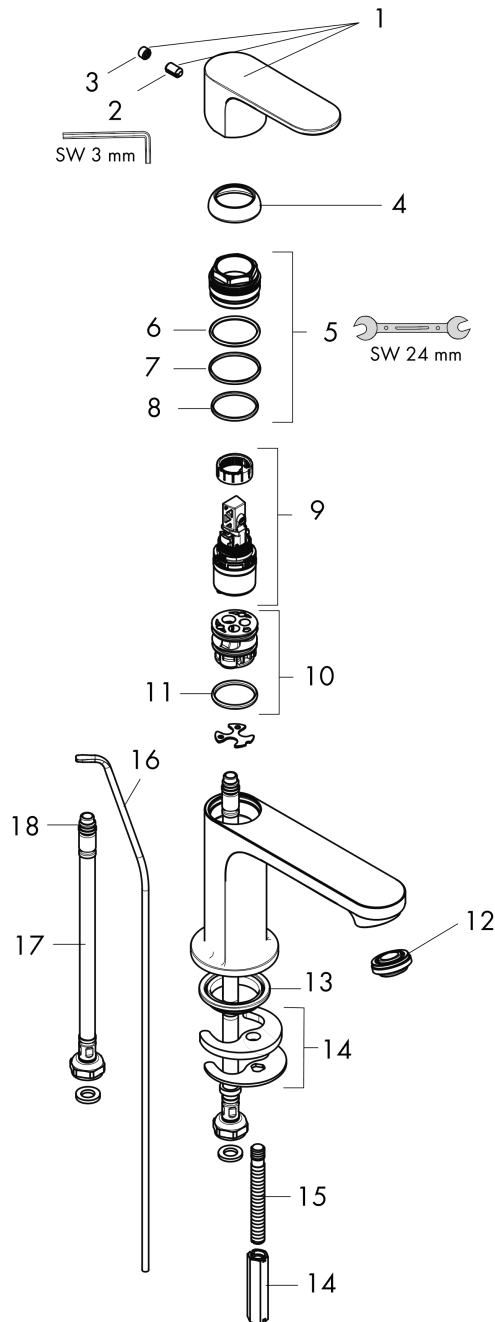

Rebris S
Single-Hole Faucet 110 with Pop-Up Drain
 Finish: **chrome** Part no. : **72517001**

Description

Features

- Consists of: Single-handle faucet, Pop-up assembly
- Spout height: 4 Inch
- Handle variant: Lever
- Spray modes: aerated spray
- Max. flow: 1.2 GPM (4.5 L/Min)
- Ceramic cartridge
- Includes pop-up drain

Item details

List Price \$ 200.00

Technology

Design awards

Compliance / Sustainability

Product image

Scale drawing

Rebris S
Single-Hole Faucet 110 with Pop-Up Drain
 Finish: **chrome** Part no. : **72517001**

Exploded drawing

Year of production: >01/23

Rebris S
Single-Hole Faucet 110 with Pop-Up Drain
 Finish: **chrome** Part no. : **72517001**

Spare parts list

Year of production: >01/23

Pos.	Description	Part no.	Price	PU
1	handle	94642000	-	1
2	hollow set screw M6x10 DIN 916	96029000	-	1
3	screw cover	95704000	-	1
4	flange	98863000	-	1
5	nut	98864000	-	1
6	O-ring 24x2	98388000	-	1
7	O-ring 27x1,5	92527000	-	1
8	O-ring 25x1,5	98146000	-	1
9	cartridge, assy	95973001	-	1
10	adapter for cartridge	98866000	-	1
11	O-ring 23x2	98398000	-	1
12	aerator M24x1 (5 l/min)	94364000	-	1
13	seal Ø 42	98722000	-	1
14	fixing set	96016000	-	1
15	screw M8 x 68	97736000	-	1
16	pull rod	96657000	-	1
17	connection hose 23½" M8x0,75 3/8"	96556001	-	1
18	O-ring 6,6x1,6	93019000	-	1
a	pop up waste	88509000	-	1