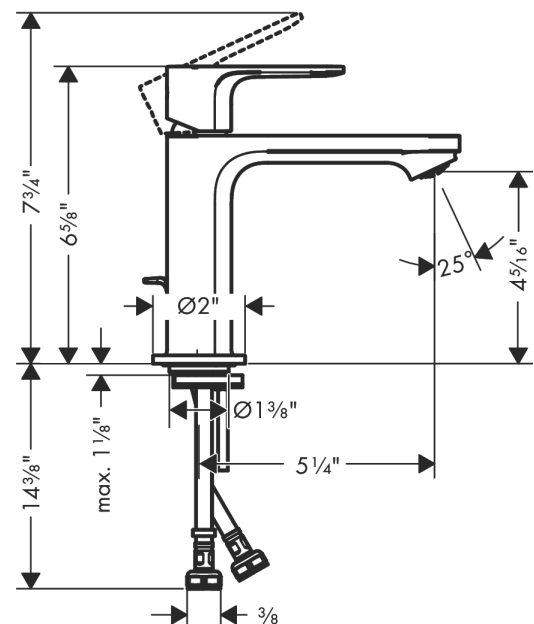

Rebris S
Single-Hole Faucet 110 with Pop-Up Drain
 Finish: **chrome** Part no. : **72517001**

Description

Features

- Consists of: Single-handle faucet, Pop-up assembly
- Spout height: 4 Inch
- Handle variant: Lever
- Spray modes: aerated spray
- Max. flow: 1.2 GPM (4.5 L/Min)
- Ceramic cartridge
- Includes pop-up drain

Item details

List Price \$ 200.00

Technology

Design awards

Compliance / Sustainability

Product image

Scale drawing

Rebris S
Single-Hole Faucet 110 with Pop-Up Drain
 Finish: **chrome** Part no. : **72517001**

Exploded drawing

Year of production: >01/23

Rebris S
Single-Hole Faucet 110 with Pop-Up Drain
 Finish: **chrome** Part no. : **72517001**

Spare parts list

Year of production: >01/23

Pos.	Description	Part no.	Price	PU
1	handle	94642000	-	1
2	hollow set screw M6x10 DIN 916	96029000	-	1
3	screw cover	95704000	-	1
4	flange	98863000	-	1
5	nut	98864000	-	1
6	O-ring 24x2	98388000	-	1
7	O-ring 27x1,5	92527000	-	1
8	O-ring 25x1,5	98146000	-	1
9	cartridge, assy	95973001	-	1
10	adapter for cartridge	98866000	-	1
11	O-ring 23x2	98398000	-	1
12	aerator M24x1 (5 l/min)	94364000	-	1
13	seal Ø 42	98722000	-	1
14	fixing set	96016000	-	1
15	screw M8 x 68	97736000	-	1
16	pull rod	96657000	-	1
17	connection hose 23½" M8x0,75 3/8"	96556001	-	1
18	O-ring 6,6x1,6	93019000	-	1
a	pop up waste	88509000	-	1