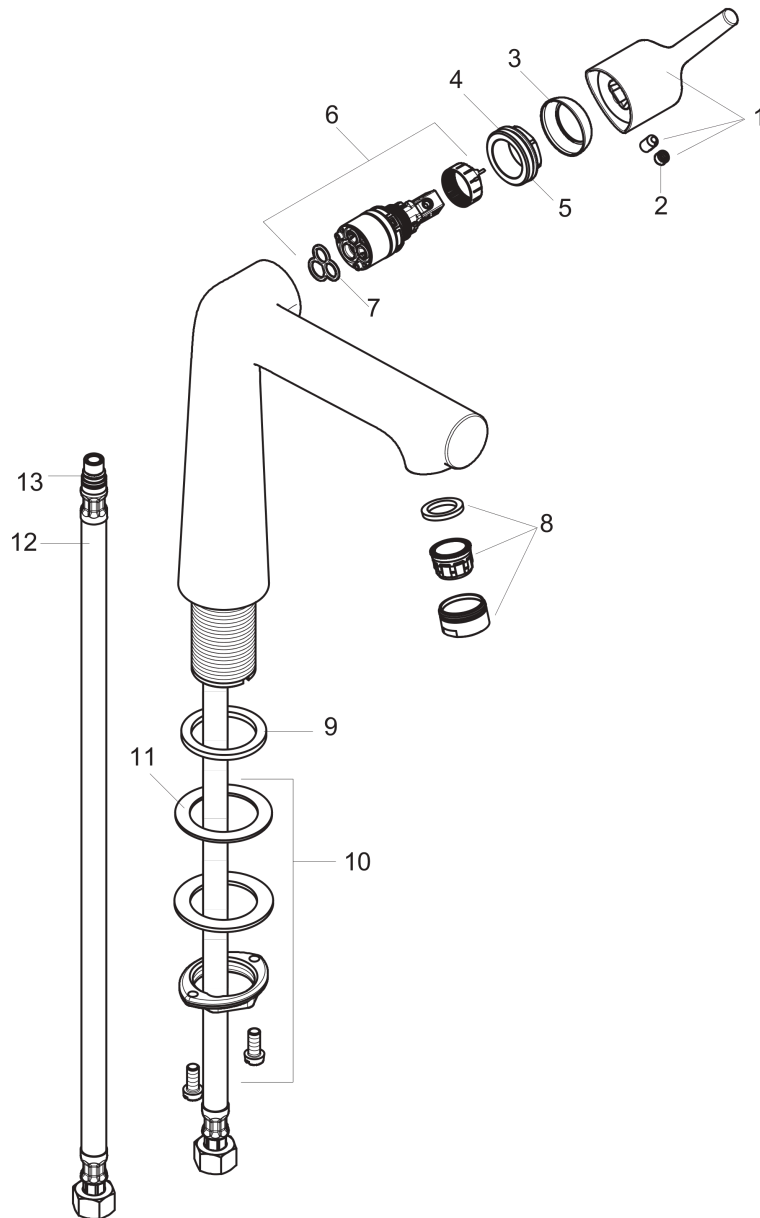

Talis S
Single-Hole Faucet 250, 1.2 GPM
 Finish: **chrome** Part no. : **72116001**

Description

Features

- Handle variant: pin
- Spray modes: aerated spray
- Max. flow: 1.2 GPM (4.5 L/Min)
- Ceramic cartridge

Item details

List Price \$ 681.00

Technology

Compliance / Sustainability

Product image

Scale drawing

Talis S
Single-Hole Faucet 250, 1.2 GPM
 Finish: **chrome** Part no. : **72116001**

Exploded drawing

Year of production: >09/16

Talis S
Single-Hole Faucet 250, 1.2 GPM
 Finish: **chrome** Part no. : **72116001**

Spare parts list

Year of production: >09/16

Pos.	Description	Part no.	Price	PU
1	handle	92771000	-	1
2	screw cover	95704000	-	1
3	flange	95493000	-	1
4	nut	95178000	-	1
5	O-ring 24x2	98388000	-	1
6	cartridge, assy	95973001	-	1
7	seal	98865000	-	1
8	aerator M24x1 (4,5 l/min)	92812000	-	1
9	flat seal	98749000	-	1
10	fixing set (Ø 32)	13961000	-	1
11	lever collar	97548000	-	1
12	connection hose 23½" M10x1 3/8"	14099001	-	1
13	O-ring 8x1,75	97827000	-	1
a	fixation extension 35 mm	13898000	-	1