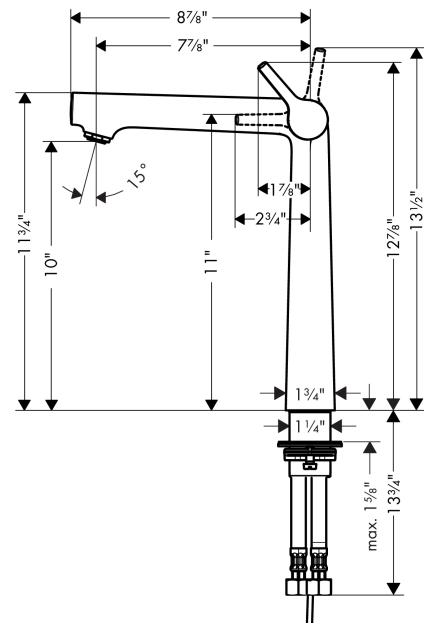

Talis S
Single-Hole Faucet 250, 1.2 GPM
 Finish: **chrome** Part no. : **72116001**

Description

Features

- Handle variant: pin
- Spray modes: aerated spray
- Max. flow: 1.2 GPM (4.5 L/Min)
- Ceramic cartridge

Item details

List Price \$ 681.00

Technology

Compliance / Sustainability

Product image

Scale drawing

Talis S
Single-Hole Faucet 250, 1.2 GPM
 Finish: **chrome** Part no. : **72116001**

Exploded drawing

Year of production: >09/16

Talis S
Single-Hole Faucet 250, 1.2 GPM
 Finish: **chrome** Part no. : **72116001**

Spare parts list

Year of production: >09/16

Pos.	Description	Part no.	Price	PU
1	handle	92771000	-	1
2	screw cover	95704000	-	1
3	flange	95493000	-	1
4	nut	95178000	-	1
5	O-ring 24x2	98388000	-	1
6	cartridge, assy	95973001	-	1
7	seal	98865000	-	1
8	aerator M24x1 (4,5 l/min)	92812000	-	1
9	flat seal	98749000	-	1
10	fixing set (Ø 32)	13961000	-	1
11	lever collar	97548000	-	1
12	connection hose 23½" M10x1 3/8"	14099001	-	1
13	O-ring 8x1,75	97827000	-	1
a	fixation extension 35 mm	13898000	-	1