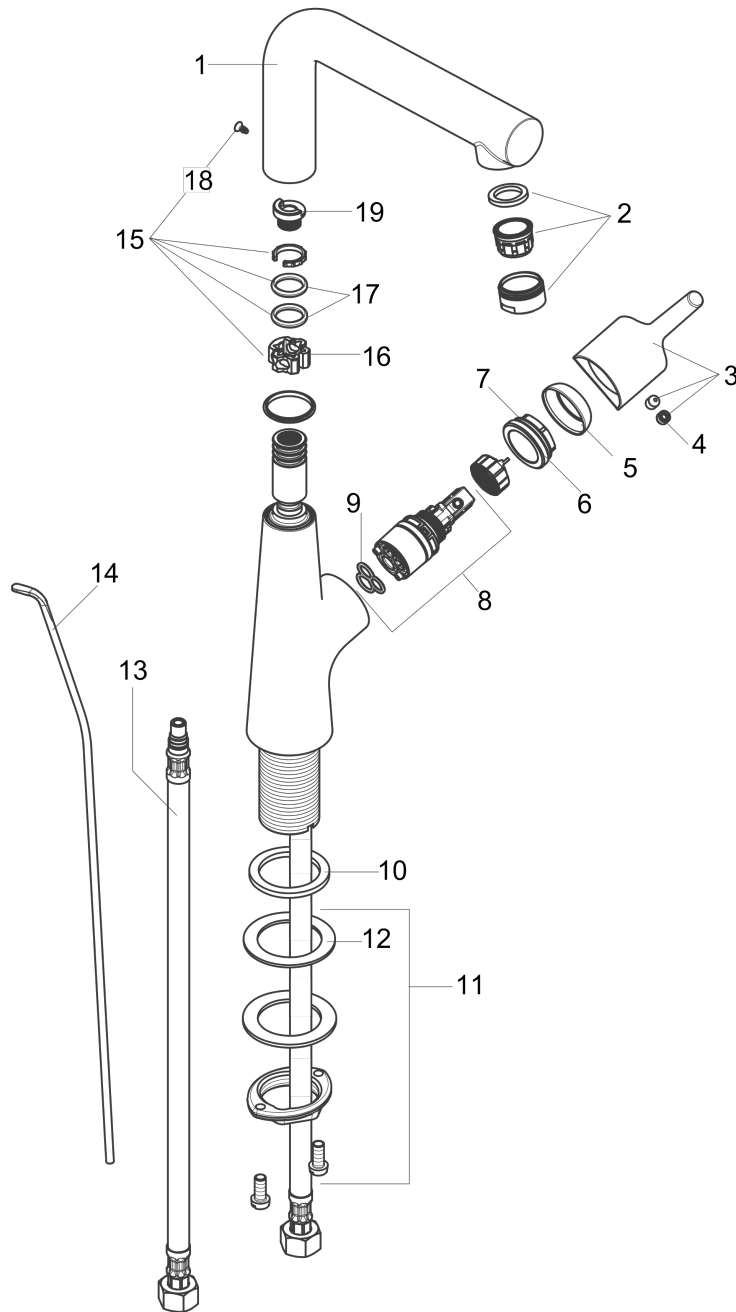

Talis S
Single-Hole Faucet 210 with Swivel Spout and Pop-Up Drain, 1.2 GPM
 Finishes : **chrome** Part no. : **72105001**

Description

Features

- Swivel range 120°
- Aerated spray
- Flow: 1.2 GPM (4.5 L/Min)
- Ceramic cartridge
- Includes pop-up drain

Item details

List Price \$ 432.00

Technology

Compliance

Product image

Scale drawing

Talis S
Single-Hole Faucet 210 with Swivel Spout and Pop-Up Drain, 1.2 GPM
 Finishes : **chrome** Part no. : **72105001**

Exploded drawing

Year of production: >09/16

Talis S

Single-Hole Faucet 210 with Swivel Spout and Pop-Up Drain, 1.2 GPM

Finishes : **chrome** Part no. : **72105001**

Spare parts list

Year of production: >09/16

Pos.	Description	Part no.	Price	PU
1	spout cpl.	92775000	-	1
2	aerator M24x1 (4,5 l/min)	92877000	-	1
3	handle	92771000	-	1
4	screw cover	95704000	-	1
5	flange	95493000	-	1
6	nut	95178000	-	1
7	O-ring 24x2	98388000	-	1
8	cartridge, assy	95973001	-	1
9	seal	98865000	-	1
10	flat seal	98749000	-	1
11	fixing set (Ø 32)	13961000	-	1
12	lever collar	97548000	-	1
13	connection hose 18½" M8x0,75 3/8"	96321001	-	1
14	pull rod	96657000	-	1
15	sealing set	92646000	-	1
16	axialring	97558000	-	1
17	O-Ring 14x2,5	98189000	-	1
18	screw	97662000	-	1
19	set of locating rings (110° / 150°)	98486000	-	1
a	pop up waste	88509000	-	1
b	fixation extension 35 mm	13898000	-	1