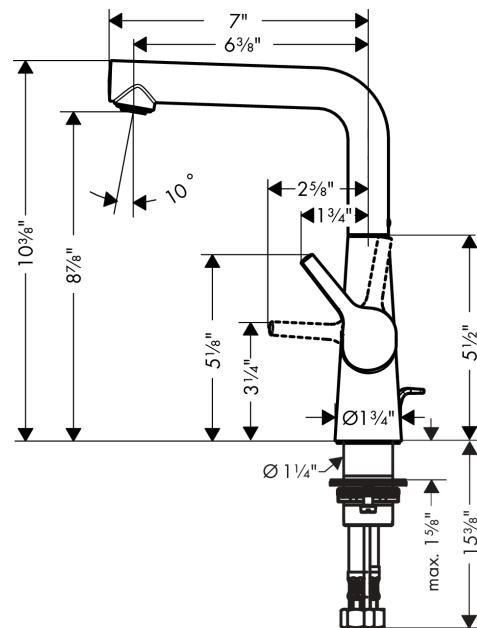

Talis S
Single-Hole Faucet 210 with Swivel Spout and Pop-Up Drain, 1.2 GPM
 Finishes : **chrome** Part no. : **72105001**

Description

Features

- Swivel range 120°
- Aerated spray
- Flow: 1.2 GPM (4.5 L/Min)
- Ceramic cartridge
- Includes pop-up drain

Item details

List Price \$ 432.00

Technology

Compliance

Product image

Scale drawing

Talis S
Single-Hole Faucet 210 with Swivel Spout and Pop-Up Drain, 1.2 GPM
 Finishes : **chrome** Part no. : **72105001**

Exploded drawing

Year of production: >09/16

Talis S

Single-Hole Faucet 210 with Swivel Spout and Pop-Up Drain, 1.2 GPM

Finishes : **chrome** Part no. : **72105001**

Spare parts list

Year of production: >09/16

Pos.	Description	Part no.	Price	PU
1	spout cpl.	92775000	-	1
2	aerator M24x1 (4,5 l/min)	92877000	-	1
3	handle	92771000	-	1
4	screw cover	95704000	-	1
5	flange	95493000	-	1
6	nut	95178000	-	1
7	O-ring 24x2	98388000	-	1
8	cartridge, assy	95973001	-	1
9	seal	98865000	-	1
10	flat seal	98749000	-	1
11	fixing set (Ø 32)	13961000	-	1
12	lever collar	97548000	-	1
13	connection hose 18½" M8x0,75 3/8"	96321001	-	1
14	pull rod	96657000	-	1
15	sealing set	92646000	-	1
16	axialring	97558000	-	1
17	O-Ring 14x2,5	98189000	-	1
18	screw	97662000	-	1
19	set of locating rings (110° / 150°)	98486000	-	1
a	pop up waste	88509000	-	1
b	fixation extension 35 mm	13898000	-	1