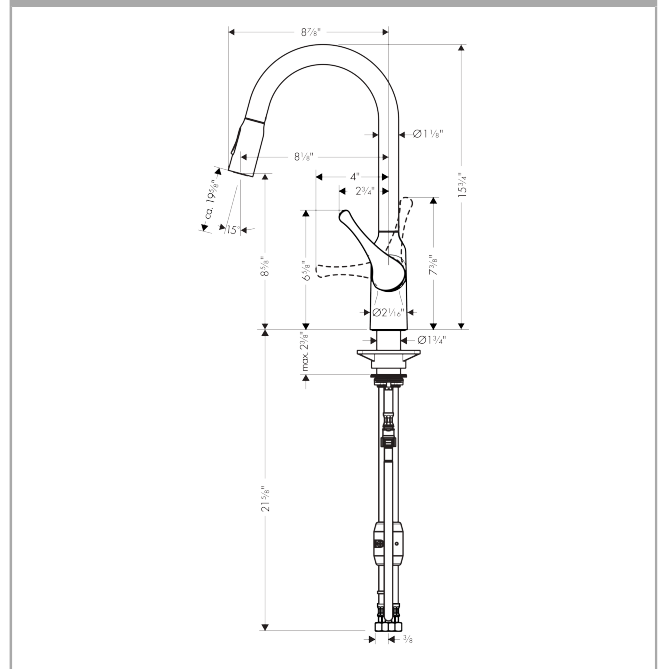

Allegro N
HighArc Kitchen Faucet, 2-Spray Pull-Down, 1.75 GPM
 Finish: **matte black** Part no. : **71843671**

Description

Features

- Swivel range 360°
- Laminar spray, needle spray, Shower spray pattern
- Toggle spray diverter
- MagFit magnetic sprayhead docking
- Deck mounted
- Max. flow: 1.75 GPM (6.6 L/Min)
- Ceramic cartridge
- 3/8" connections
- Integrated double backflow prevention
- Extension length up to 19 5/8" (50cm)
- Single lever kitchen mixer, Mounting Material, Assembly instructions

Item details

List Price \$ 818.00

Technology

Compliance / Sustainability

Product image

Scale drawing

Allegro N
HighArc Kitchen Faucet, 2-Spray Pull-Down, 1.75 GPM
 Finish: **matte black** Part no. : **71843671**

Exploded drawing

Year of production: >04/21

Allegro N
HighArc Kitchen Faucet, 2-Spray Pull-Down, 1.75 GPM
 Finish: **matte black** Part no. : **71843671**

Spare parts list

Year of production: >04/21

Pos.	Description	Part no.	Price	PU
1	O-ring 11x2	98127000	-	1
2	O-Ring 32x2	98193000	-	1
3	filter	97735000	-	1
4	O-ring 21x2,5	98211000	-	1
5	O-ring 36x2	98156000	-	1
6	screw cover	96338000	-	1
7	set of lever collars	98365000	-	1
8	flange	97406670	-	1
9	cartridge, assy	92730000	-	1
10	nut	93346000	-	1
11	non return valve	93218000	-	1
12	locking screw for handle	95140000	-	1
13	spray former	93342001	-	1
14	seal	95008000	-	1
15	O-ring 30x1,5	98433000	-	1
16	O-ring 38x2	98396000	-	1
17	service tool	95910000	-	1
18	O-ring 6,6x1,6	93019000	-	1
19	O-ring 44x2,5	98162000	-	1
20	support	97523000	-	1
21	connection hose 35½" M8x0,75 3/8"	96316001	-	1
22	lever collar	97548000	-	1
23	connection hose 600 mm M10x1	95561000	-	1
24	fixing set (special)	93253000	-	1
25	hose 1,50 m	88624000	-	1
26	weight	98551000	-	1