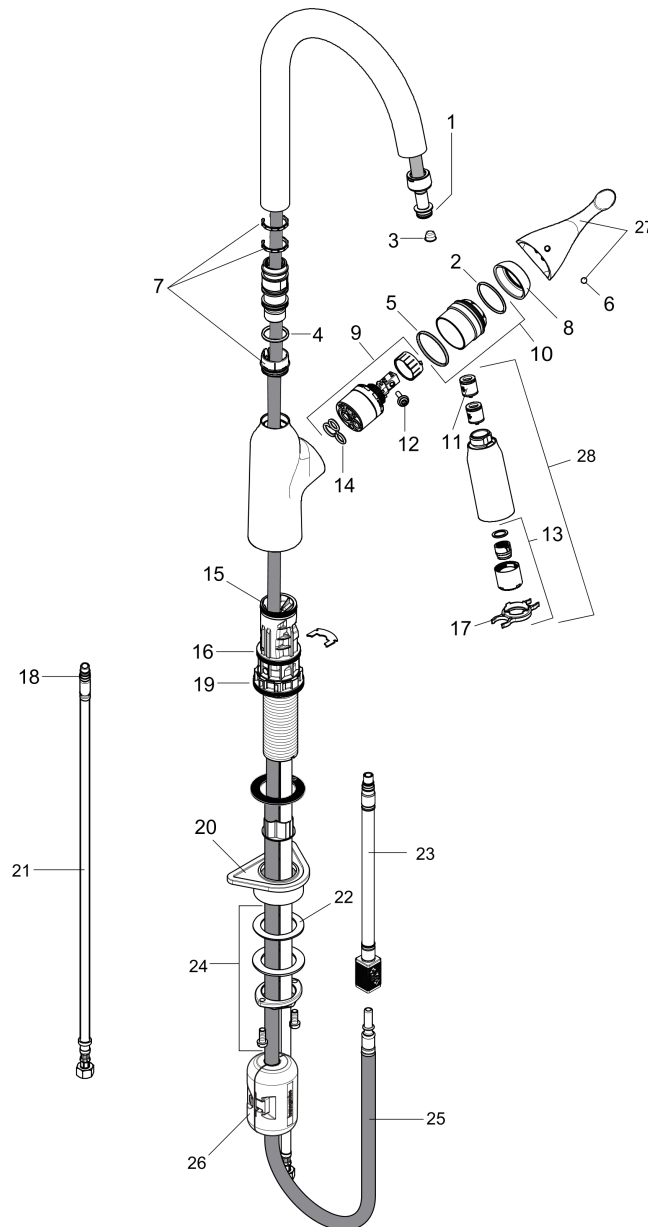

Allegro N
HighArc Kitchen Faucet, 2-Spray Pull-Down, 1.75 GPM
 Finish: **matte black** Part no. : **71843671**

Description

Features

- Swivel range 360°
- Laminar spray, needle spray, Shower spray pattern
- Toggle spray diverter
- MagFit magnetic sprayhead docking
- Deck mounted
- Max. flow: 1.75 GPM (6.6 L/Min)
- Ceramic cartridge
- 3/8" connections
- Integrated double backflow prevention
- Extension length up to 19 5/8" (50cm)
- Single lever kitchen mixer, Mounting Material, Assembly instructions

Item details

List Price \$ 818.00

Technology

Compliance / Sustainability

Product image

Scale drawing

Allegro N
HighArc Kitchen Faucet, 2-Spray Pull-Down, 1.75 GPM
 Finish: **matte black** Part no. : **71843671**

Exploded drawing

Year of production: >04/21

Allegro N
HighArc Kitchen Faucet, 2-Spray Pull-Down, 1.75 GPM
 Finish: **matte black** Part no. : **71843671**

Spare parts list

Year of production: >04/21

Pos.	Description	Part no.	Price	PU
1	O-ring 11x2	98127000	-	1
2	O-Ring 32x2	98193000	-	1
3	filter	97735000	-	1
4	O-ring 21x2,5	98211000	-	1
5	O-ring 36x2	98156000	-	1
6	screw cover	96338000	-	1
7	set of lever collars	98365000	-	1
8	flange	97406670	-	1
9	cartridge, assy	92730000	-	1
10	nut	93346000	-	1
11	non return valve	93218000	-	1
12	locking screw for handle	95140000	-	1
13	spray former	93342001	-	1
14	seal	95008000	-	1
15	O-ring 30x1,5	98433000	-	1
16	O-ring 38x2	98396000	-	1
17	service tool	95910000	-	1
18	O-ring 6,6x1,6	93019000	-	1
19	O-ring 44x2,5	98162000	-	1
20	support	97523000	-	1
21	connection hose 35½" M8x0,75 3/8"	96316001	-	1
22	lever collar	97548000	-	1
23	connection hose 600 mm M10x1	95561000	-	1
24	fixing set (special)	93253000	-	1
25	hose 1,50 m	88624000	-	1
26	weight	98551000	-	1