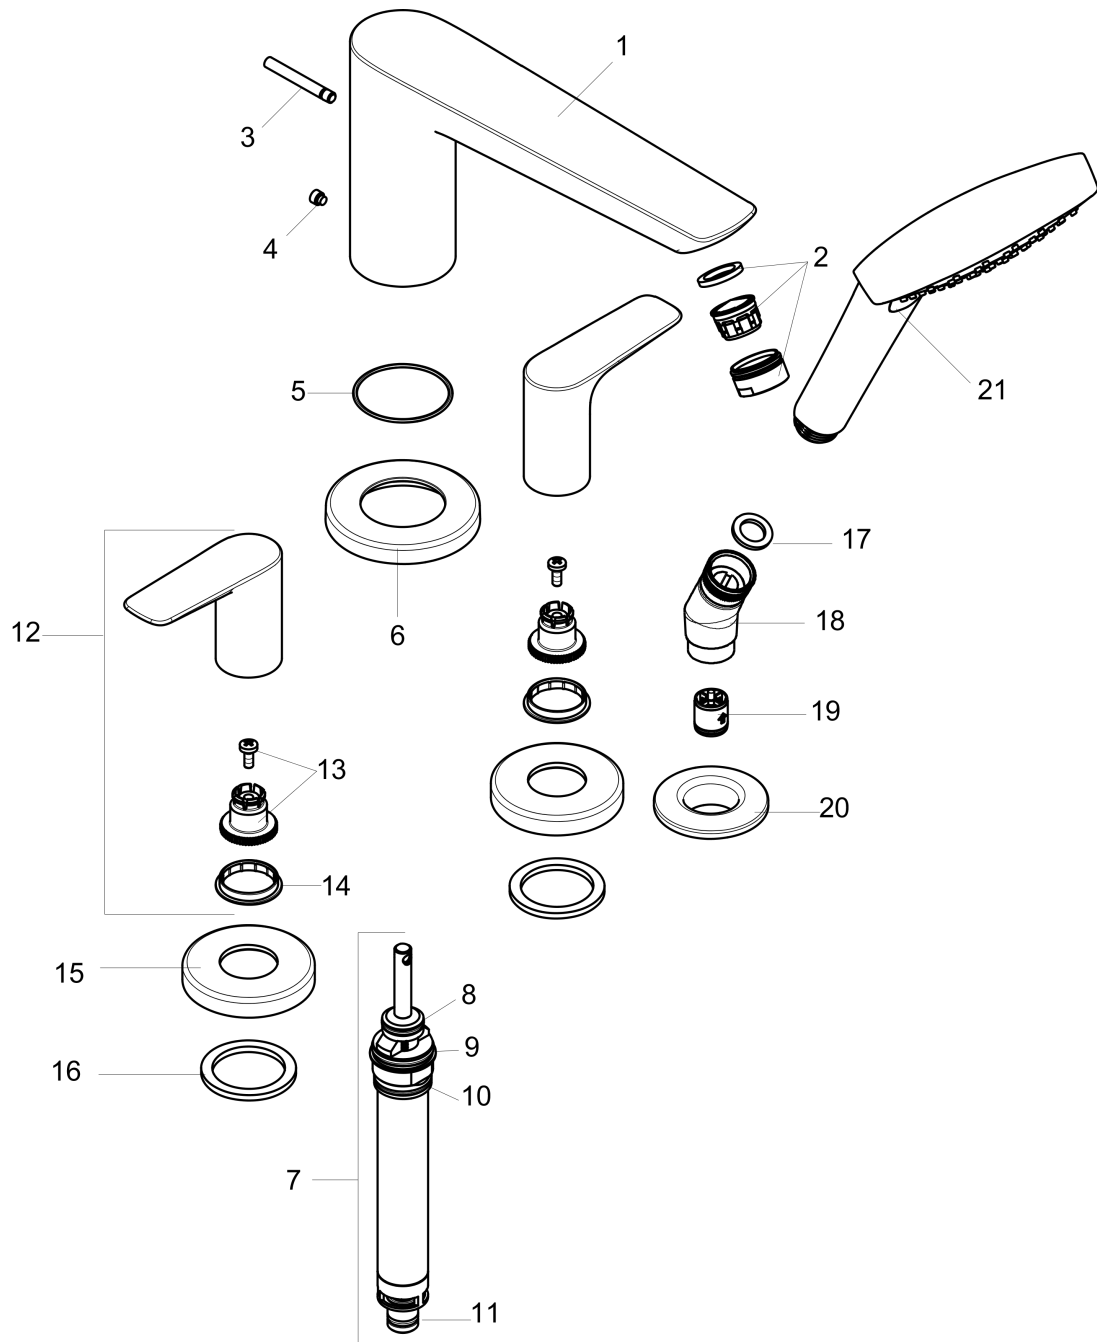

Talis E
4-Hole Roman Tub Set Trim with 1.8 GPM Handshower
 Finish: **chrome** Part no. : **71744001**

Exploded drawing

Year of production: >07/18

Talis E

4-Hole Roman Tub Set Trim with 1.8 GPM Handshower

Finish: **chrome** Part no. : **71744001**

Spare parts list

Year of production: >07/18

| Pos. | Description | Part no. | Price | PU |
|------|-------------------------------------|----------|-------|----|
| 1 | spout cpl. | 92780000 | - | 1 |
| 2 | aerator M24x1 (30 l/min) | 96512000 | - | 1 |
| 3 | diverter knob | 98707000 | - | 1 |
| 4 | hollow set screw M6x6 | 97660000 | - | 1 |
| 5 | O-ring 41x1,5 | 98168000 | - | 1 |
| 6 | escutcheon Ø 70 mm | 97779000 | - | 1 |
| 7 | selector assy | 96775000 | - | 1 |
| 8 | O-Ring 14x2,5 | 98189000 | - | 1 |
| 9 | O-Ring 23x2,5 | 98183000 | - | 1 |
| 10 | O-Ring 22x2 | 98185000 | - | 1 |
| 11 | O-ring 9x2,5 | 98217000 | - | 1 |
| 12 | handle | 92779000 | - | 1 |
| 13 | handle fixing set | 94184000 | - | 1 |
| 14 | set of color-rings cold / hot water | 95819000 | - | 1 |
| 15 | escutcheon | 31098000 | - | 1 |
| 16 | flat seal | 98749000 | - | 1 |
| 17 | filter packing | 94246000 | - | 1 |
| 18 | shower holder | 28071000 | - | 1 |
| 19 | set of non return valves DW 15 | 94074000 | - | 1 |
| 20 | escutcheon Ø 52 mm | 97159820 | - | 1 |
| 21 | handshower | 04752000 | - | 1 |
| a | O-ring 58x3 | 98202000 | - | 1 |