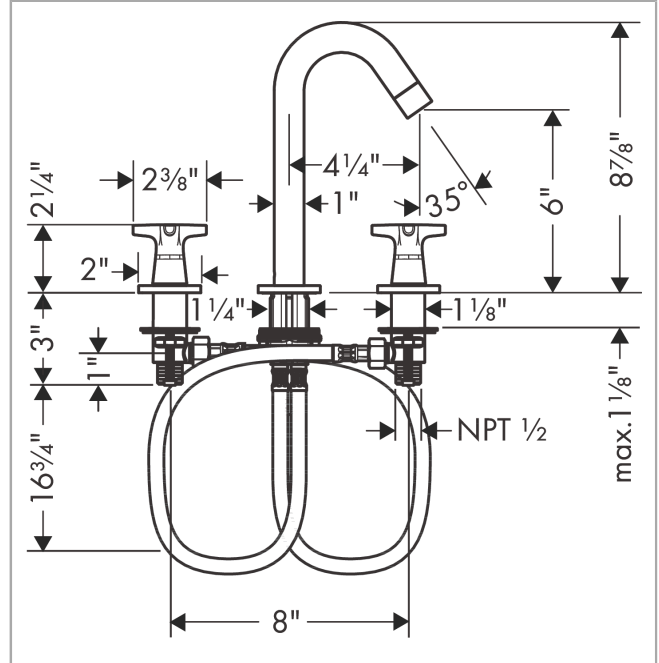

**Logis Classic**  
**Widespread Faucet 150 with Pop-Up Drain, 1.2 GPM**  
 Finishes : **chrome** Part no. : **71323001**

**Description**

**Features**

- Aerated spray
- Flow: 1.2 GPM (4.5 L/Min)
- 90° ceramic valves
- Includes pop-up drain

**Item details**

List Price \$ 330.00

**Technology**

**Compliance**

**Product image**

**Scale drawing**

**Logis Classic**  
**Widespread Faucet 150 with Pop-Up Drain, 1.2 GPM**  
 Finishes : **chrome** Part no. : **71323001**

## Logis Classic

Widespread Faucet 150 with Pop-Up Drain, 1.2 GPM

Finishes : **chrome** Part no. : **71323001**

### Spare parts list

Year of production: >01/17

Pos.	Description	Part no.	Price	PU
1	spout cpl.	95339000	-	1
2	aerator M24x1 (4,5 l/min)	92812000	-	1
3	escutcheon for spout	97505000	-	1
4	O-ring 40x3	92634000	-	1
5	O-ring 11x2	98127000	-	1
6	fixing set (Ø 32)	13961000	-	1
7	pull rod	96657000	-	1
8	connection hose 18½" M8x0,75 3/8"	96321001	-	1
9	handle	92222000	-	1
10	handle fixing set	98932000	-	1
11	set of color-rings cold / hot water	92225000	-	1
12	escutcheon Ø 52 mm	97285000	-	1
13	stop valve cpl.	97357001	-	1
14	nut	92854000	-	1
15	shut off unit right closing	94009000	-	1
16	shut off unit left closing	94008000	-	1
a	pop up waste	88509000	-	1