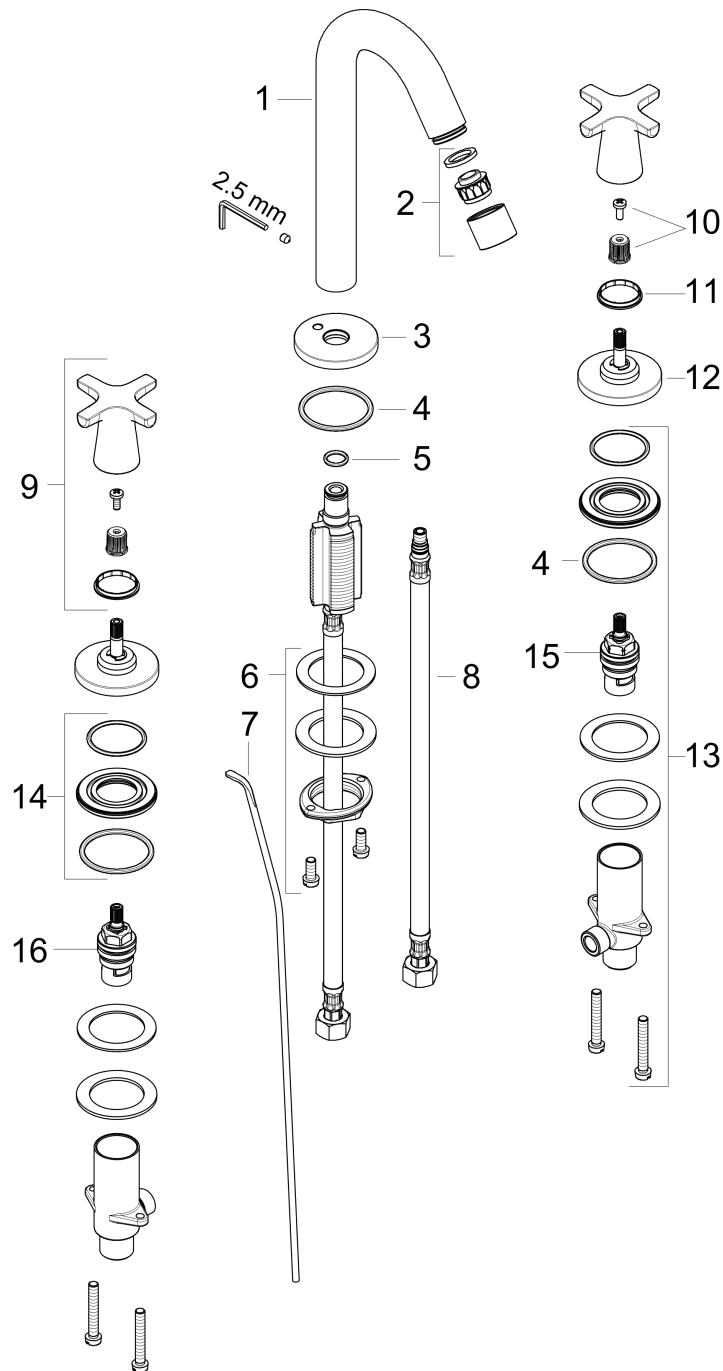

**Logis Classic**  
**Widespread Faucet 150 with Pop-Up Drain, 1.2 GPM**  
 Finishes : **chrome** Part no. : **71323001**

**Description**

**Features**

- Aerated spray
- Flow: 1.2 GPM (4.5 L/Min)
- 90° ceramic valves
- Includes pop-up drain

**Item details**

List Price \$ 330.00

**Technology**

**Compliance**

**Product image**

**Scale drawing**

**Logis Classic**  
**Widespread Faucet 150 with Pop-Up Drain, 1.2 GPM**  
 Finishes : **chrome** Part no. : **71323001**

## Logis Classic

Widespread Faucet 150 with Pop-Up Drain, 1.2 GPM

Finishes : **chrome** Part no. : **71323001**

### Spare parts list

Year of production: >01/17

Pos.	Description	Part no.	Price	PU
1	spout cpl.	95339000	-	1
2	aerator M24x1 (4,5 l/min)	92812000	-	1
3	escutcheon for spout	97505000	-	1
4	O-ring 40x3	92634000	-	1
5	O-ring 11x2	98127000	-	1
6	fixing set (Ø 32)	13961000	-	1
7	pull rod	96657000	-	1
8	connection hose 18½" M8x0,75 3/8"	96321001	-	1
9	handle	92222000	-	1
10	handle fixing set	98932000	-	1
11	set of color-rings cold / hot water	92225000	-	1
12	escutcheon Ø 52 mm	97285000	-	1
13	stop valve cpl.	97357001	-	1
14	nut	92854000	-	1
15	shut off unit right closing	94009000	-	1
16	shut off unit left closing	94008000	-	1
a	pop up waste	88509000	-	1