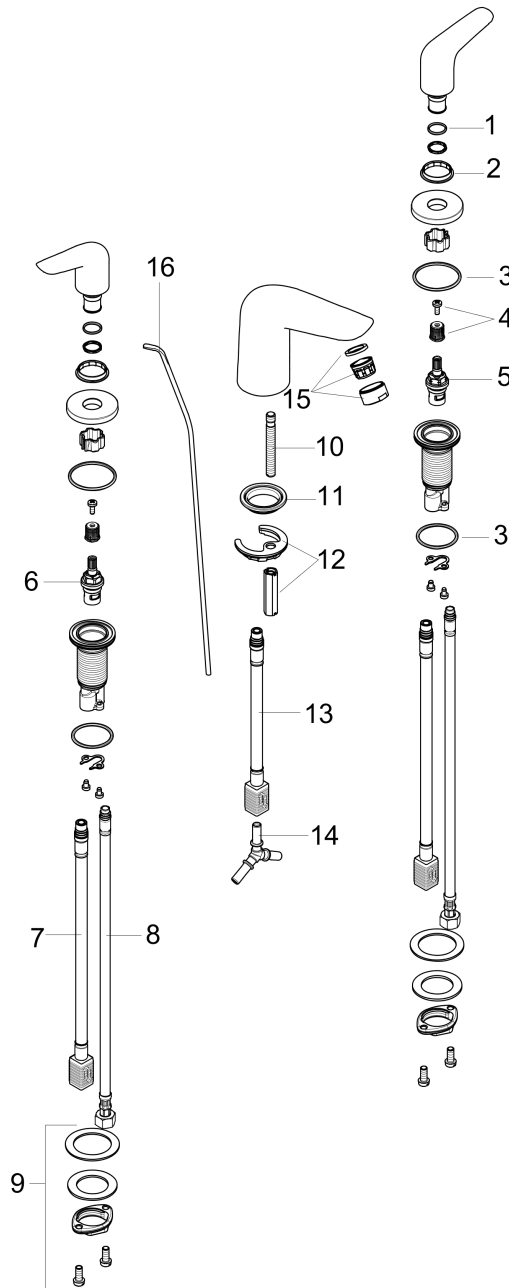

Focus N
Widespread Faucet 100 with Pop-Up Drain, 1.2 GPM
 Finishes : **chrome** Part no. : **71140001**

Exploded drawing

Year of production: >07/18

Focus N

Widespread Faucet 100 with Pop-Up Drain, 1.2 GPM

Finishes : **chrome** Part no. : **71140001**

Spare parts list

Year of production: >07/18

Pos.	Description	Part no.	Price	PU
1	O-Ring 14x1,5	98201000	-	1
2	set of color-rings cold / hot water	95819000	-	1
3	O-ring 33x2,5	92907000	-	1
4	handle fixing set	98932000	-	1
5	shut off unit left closing	95366000	-	1
6	shut off unit right closing	98817000	-	1
7	connection hose 400 mm M10x1	92914000	-	1
8	connection hose 450 mm M8x0,75 G3/8	97206000	-	1
9	nut	97209000	-	1
10	screw M8 x 68	97736000	-	1
11	seal Ø 42	98722000	-	1
12	fixing set	96016000	-	1
13	connection hose 200 mm M10x1	92913000	-	1
14	hose connection angel	92905000	-	1
15	aerator M24x1 (4,5 l/min)	92879000	-	1
16	pull rod	96657000	-	1
a	handle	93199000	-	1
b	escutcheon for handle	92956000	-	1
c	spout cpl.	93198000	-	1
d	pop up waste	88509000	-	1