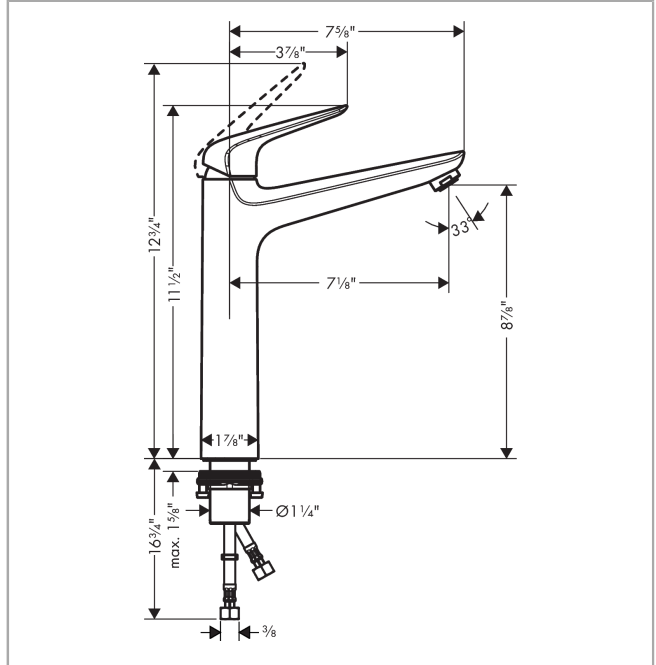

Focus N
Single-Hole Faucet 230, 1.2 GPM
 Finishes : **chrome** Part no. : **71124001**

Description

Features

- Aerated spray
- Flow: 1.2 GPM (4.5 L/Min)
- Ceramic cartridge

Item details

List Price \$ 209.00

Technology

Compliance

Product image

Scale drawing

Focus N
Single-Hole Faucet 230, 1.2 GPM
 Finishes : **chrome** Part no. : **71124001**

Exploded drawing

Year of production: >01/18

Focus N**Single-Hole Faucet 230, 1.2 GPM**Finishes : **chrome** Part no. : **71124001****Spare parts list**

Year of production: >01/18

| Pos. | Description | Part no. | Price | PU |
|------|-----------------------------------|----------|-------|----|
| 1 | screw cover | 96338000 | - | 1 |
| 2 | nut | 97209000 | - | 1 |
| 3 | cartridge, assy | 95646001 | - | 1 |
| 4 | locking screw for handle | 95140000 | - | 1 |
| 5 | seal | 95008000 | - | 1 |
| 6 | adapter for cartridge | 98750000 | - | 1 |
| 7 | O-Ring 30x2 | 98186000 | - | 1 |
| 8 | O-ring 35x2 | 92604000 | - | 1 |
| 9 | flat seal | 98749000 | - | 1 |
| 10 | fixing set (Ø 32) | 13961000 | - | 1 |
| 11 | lever collar | 97548000 | - | 1 |
| 12 | connection hose 23½" M8x0,75 3/8" | 98600001 | - | 1 |
| 13 | aerator M24x1 (4,5 l/min) | 92877000 | - | 1 |
| 14 | flange | 97406000 | - | 1 |
| a | handle | 93192000 | - | 1 |