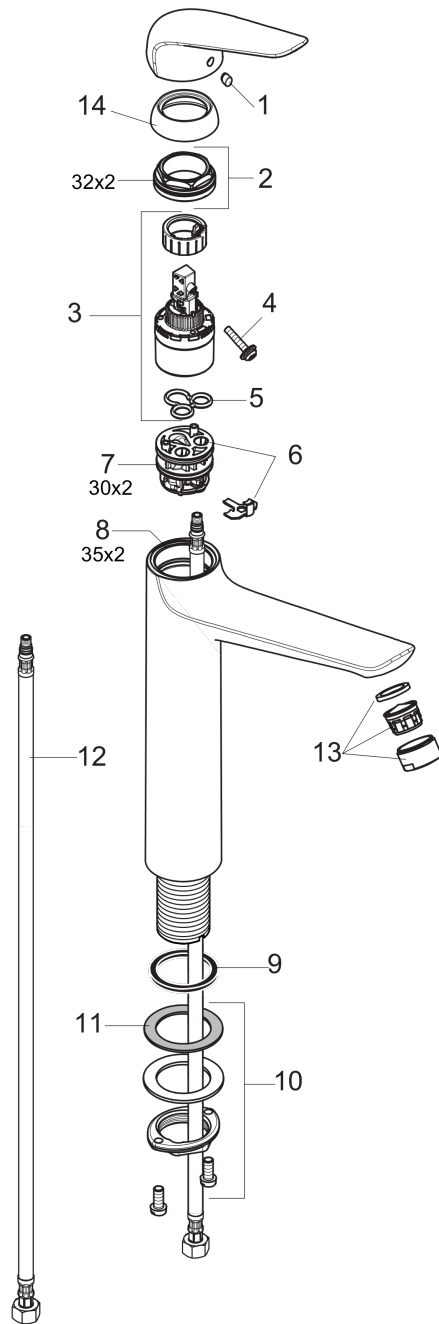

Focus N
Single-Hole Faucet 230, 1.2 GPM
 Finishes : **chrome** Part no. : **71124001**

Description

Features

- Aerated spray
- Flow: 1.2 GPM (4.5 L/Min)
- Ceramic cartridge

Item details

List Price \$ 209.00

Technology

Compliance

Product image

Scale drawing

Focus N
Single-Hole Faucet 230, 1.2 GPM
 Finishes : **chrome** Part no. : **71124001**

Exploded drawing

Year of production: >01/18

Focus N**Single-Hole Faucet 230, 1.2 GPM**Finishes : **chrome** Part no. : **71124001****Spare parts list**

Year of production: >01/18

| Pos. | Description | Part no. | Price | PU |
|------|-----------------------------------|----------|-------|----|
| 1 | screw cover | 96338000 | - | 1 |
| 2 | nut | 97209000 | - | 1 |
| 3 | cartridge, assy | 95646001 | - | 1 |
| 4 | locking screw for handle | 95140000 | - | 1 |
| 5 | seal | 95008000 | - | 1 |
| 6 | adapter for cartridge | 98750000 | - | 1 |
| 7 | O-Ring 30x2 | 98186000 | - | 1 |
| 8 | O-ring 35x2 | 92604000 | - | 1 |
| 9 | flat seal | 98749000 | - | 1 |
| 10 | fixing set (Ø 32) | 13961000 | - | 1 |
| 11 | lever collar | 97548000 | - | 1 |
| 12 | connection hose 23½" M8x0,75 3/8" | 98600001 | - | 1 |
| 13 | aerator M24x1 (4,5 l/min) | 92877000 | - | 1 |
| 14 | flange | 97406000 | - | 1 |
| a | handle | 93192000 | - | 1 |