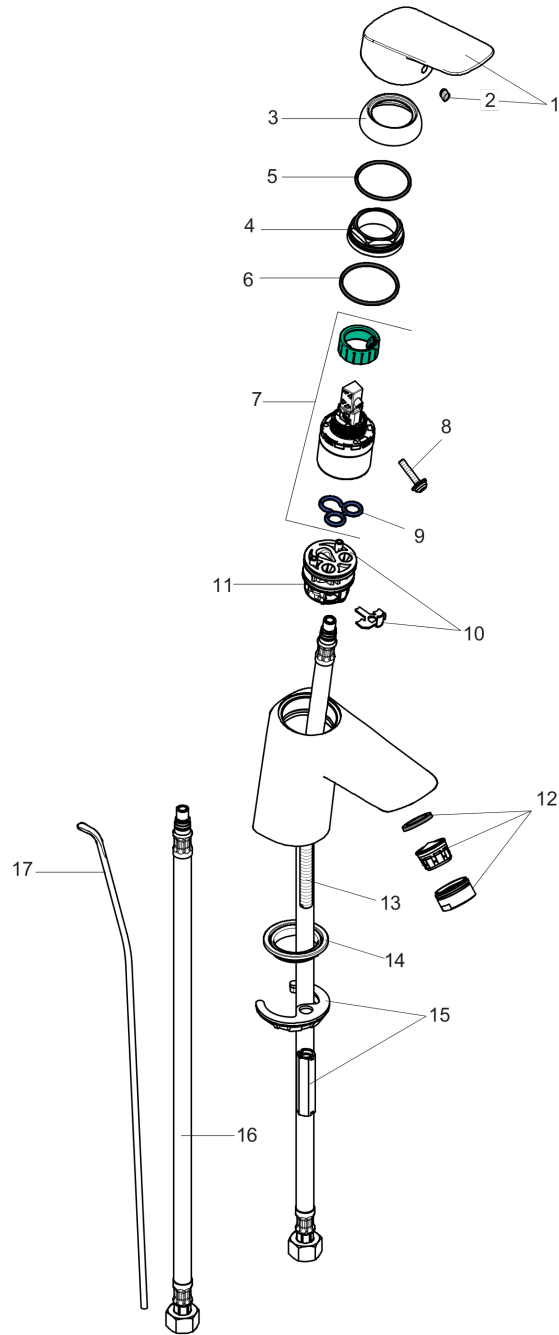

**Logis**

**Single-Hole Faucet 70 with Pop-Up Drain, 1.2 GPM**

Finishes : **chrome** Part no. : **71070001**

**Description**

**Features**

- Aerated spray
- Flow: 1.2 GPM (4.5 L/Min)
- Ceramic cartridge
- Includes pop-up drain

**Item details**

List Price \$ 181.00

**Technology**

**Compliance**

**Product image**

**Scale drawing**

**Logis**  
**Single-Hole Faucet 70 with Pop-Up Drain, 1.2 GPM**  
 Finishes : **chrome**    Part no. : **71070001**

**Exploded drawing**

Year of production: >07/16

**Logis****Single-Hole Faucet 70 with Pop-Up Drain, 1.2 GPM**Finishes : **chrome** Part no. : **71070001****Spare parts list**

Year of production: &gt;07/16

<b>Pos.</b>	<b>Description</b>	<b>Part no.</b>	<b>Price</b>	<b>PU</b>
1	handle	92224000	-	1
2	screw cover	96338000	-	1
3	flange	97406000	-	1
4	nut	97209000	-	1
5	O-Ring 32x2	98193000	-	1
6	O-ring 35x2	92604000	-	1
7	cartridge, assy	95646001	-	1
8	locking screw for handle	95140000	-	1
9	seal	95008000	-	1
10	adapter for cartridge	98750000	-	1
11	O-Ring 30x2	98186000	-	1
12	aerator M24x1 (4,5 l/min)	92879000	-	1
13	screw M8 x 68	97736000	-	1
14	seal	97608000	-	1
15	fixing set	96016000	-	1
16	connection hose 18½" M8x0,75 3/8"	96321001	-	1
17	pull rod	96657000	-	1
a	pop up waste	88509000	-	1