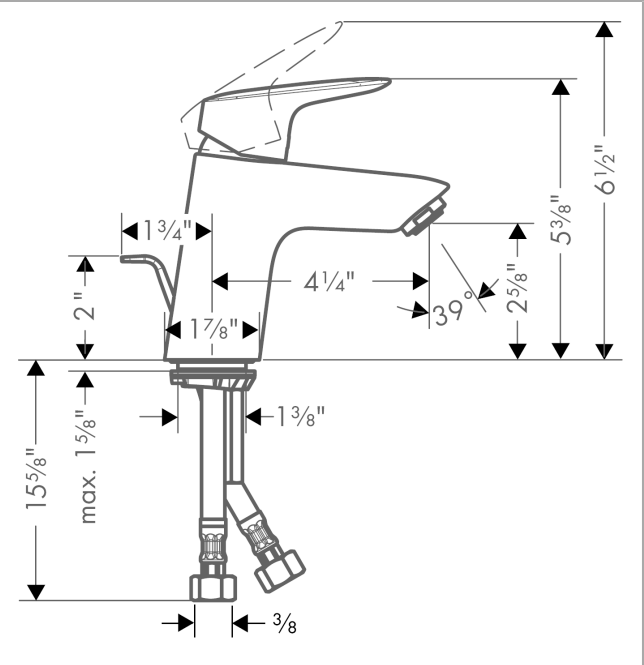

**Logis**

**Single-Hole Faucet 70 with Pop-Up Drain, 1.2 GPM**

Finishes : **chrome** Part no. : **71070001**

**Description**

**Features**

- Aerated spray
- Flow: 1.2 GPM (4.5 L/Min)
- Ceramic cartridge
- Includes pop-up drain

**Item details**

List Price \$ 181.00

**Technology**

**Compliance**

**Product image**

**Scale drawing**

**Logis**  
**Single-Hole Faucet 70 with Pop-Up Drain, 1.2 GPM**  
 Finishes : **chrome**    Part no. : **71070001**

**Exploded drawing**

Year of production: >07/16

**Logis****Single-Hole Faucet 70 with Pop-Up Drain, 1.2 GPM**Finishes : **chrome** Part no. : **71070001****Spare parts list**

Year of production: &gt;07/16

<b>Pos.</b>	<b>Description</b>	<b>Part no.</b>	<b>Price</b>	<b>PU</b>
1	handle	92224000	-	1
2	screw cover	96338000	-	1
3	flange	97406000	-	1
4	nut	97209000	-	1
5	O-Ring 32x2	98193000	-	1
6	O-ring 35x2	92604000	-	1
7	cartridge, assy	95646001	-	1
8	locking screw for handle	95140000	-	1
9	seal	95008000	-	1
10	adapter for cartridge	98750000	-	1
11	O-Ring 30x2	98186000	-	1
12	aerator M24x1 (4,5 l/min)	92879000	-	1
13	screw M8 x 68	97736000	-	1
14	seal	97608000	-	1
15	fixing set	96016000	-	1
16	connection hose 18½" M8x0,75 3/8"	96321001	-	1
17	pull rod	96657000	-	1
a	pop up waste	88509000	-	1