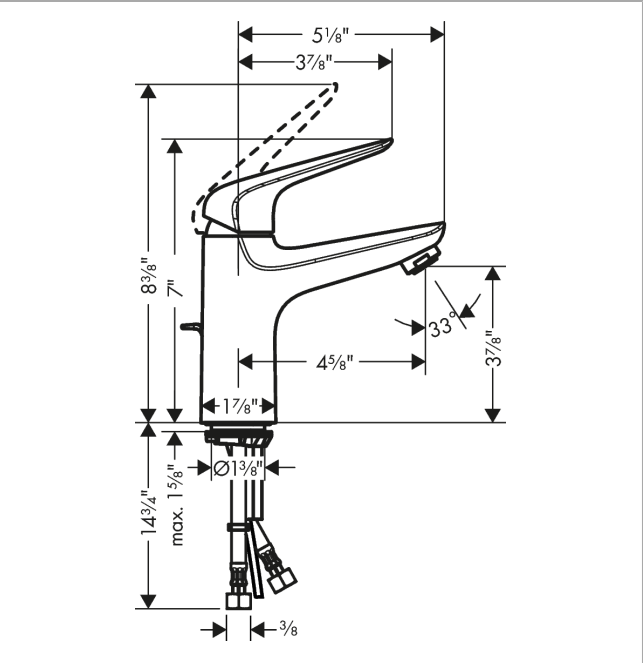

Focus N
Single-Hole Faucet 100 with Pop-Up Drain, 0.5 GPM
 Finishes : **chrome** Part no. : **71035001**

Description

Features

- Aerated spray
- Flow: 0.50 GPM (1.9 L/Min)
- Ceramic cartridge
- Includes pop-up drain

Item details

List Price \$ 189.00

Technology

Compliance

Product image

Scale drawing

Focus N
Single-Hole Faucet 100 with Pop-Up Drain, 0.5 GPM
 Finishes : **chrome** Part no. : **71035001**

Exploded drawing

Year of production: >07/18

Focus N**Single-Hole Faucet 100 with Pop-Up Drain, 0.5 GPM**Finishes : **chrome** Part no. : **71035001****Spare parts list**

Year of production: >07/18

Pos.	Description	Part no.	Price	PU
1	screw cover	96338000	-	1
2	nut	97209000	-	1
3	O-Ring 32x2	98193000	-	1
4	cartridge, assy	95646001	-	1
5	locking screw for handle	95140000	-	1
6	seal	95008000	-	1
7	adapter for cartridge	98750000	-	1
8	O-Ring 30x2	98186000	-	1
9	O-ring 35x2	92604000	-	1
10	screw M8 x 68	97736000	-	1
11	seal Ø 42	98722000	-	1
12	fixing set	96016000	-	1
13	connection hose 23½" M8x0,75 3/8"	98600001	-	1
14	flange	97406000	-	1
15	pull rod	96657000	-	1
a	pop up waste	88509000	-	1
b	handle	93192000	-	1
c	aerator M24x1 (1,9 l/min)	92300000	-	1