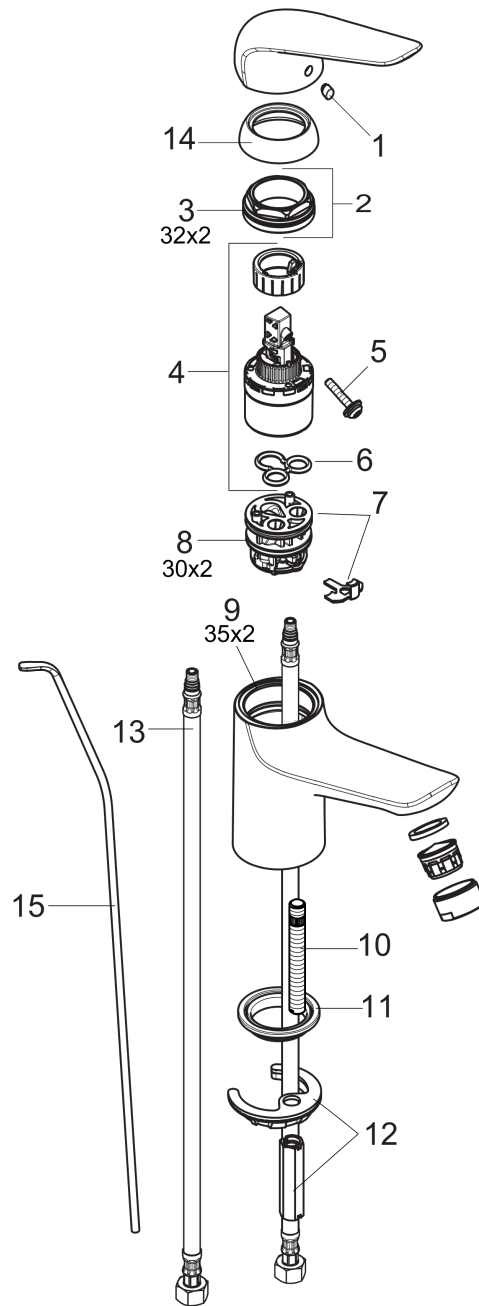

Focus N
Single-Hole Faucet 100 with Pop-Up Drain, 0.5 GPM
 Finishes : **chrome** Part no. : **71035001**

Description

Features

- Aerated spray
- Flow: 0.50 GPM (1.9 L/Min)
- Ceramic cartridge
- Includes pop-up drain

Item details

List Price \$ 189.00

Technology

Compliance

Product image

Scale drawing

Focus N
Single-Hole Faucet 100 with Pop-Up Drain, 0.5 GPM
 Finishes : **chrome** Part no. : **71035001**

Exploded drawing

Year of production: >07/18

Focus N**Single-Hole Faucet 100 with Pop-Up Drain, 0.5 GPM**Finishes : **chrome** Part no. : **71035001****Spare parts list**

Year of production: >07/18

Pos.	Description	Part no.	Price	PU
1	screw cover	96338000	-	1
2	nut	97209000	-	1
3	O-Ring 32x2	98193000	-	1
4	cartridge, assy	95646001	-	1
5	locking screw for handle	95140000	-	1
6	seal	95008000	-	1
7	adapter for cartridge	98750000	-	1
8	O-Ring 30x2	98186000	-	1
9	O-ring 35x2	92604000	-	1
10	screw M8 x 68	97736000	-	1
11	seal Ø 42	98722000	-	1
12	fixing set	96016000	-	1
13	connection hose 23½" M8x0,75 3/8"	98600001	-	1
14	flange	97406000	-	1
15	pull rod	96657000	-	1
a	pop up waste	88509000	-	1
b	handle	93192000	-	1
c	aerator M24x1 (1,9 l/min)	92300000	-	1