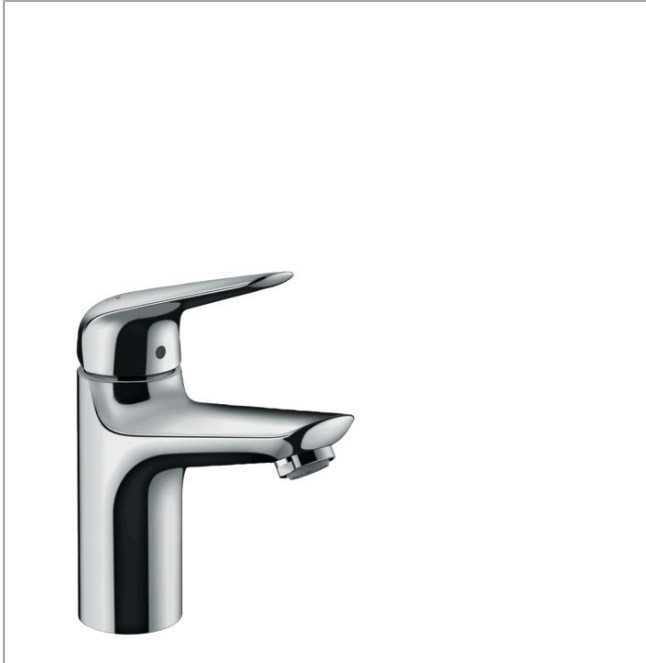

Focus N
Single-Hole Faucet 100 with Pop-Up Drain, 0.5 GPM
 Finishes : **chrome** Part no. : **71035001**

Description

Features

- Aerated spray
- Flow: 0.50 GPM (1.9 L/Min)
- Ceramic cartridge
- Includes pop-up drain

Item details

List Price \$ 189.00

Technology

Compliance

Product image

Scale drawing

Focus N
Single-Hole Faucet 100 with Pop-Up Drain, 0.5 GPM
 Finishes : **chrome** Part no. : **71035001**

Exploded drawing

Year of production: >07/18

Focus N**Single-Hole Faucet 100 with Pop-Up Drain, 0.5 GPM**Finishes : **chrome** Part no. : **71035001****Spare parts list**

Year of production: >07/18

Pos.	Description	Part no.	Price	PU
1	screw cover	96338000	-	1
2	nut	97209000	-	1
3	O-Ring 32x2	98193000	-	1
4	cartridge, assy	95646001	-	1
5	locking screw for handle	95140000	-	1
6	seal	95008000	-	1
7	adapter for cartridge	98750000	-	1
8	O-Ring 30x2	98186000	-	1
9	O-ring 35x2	92604000	-	1
10	screw M8 x 68	97736000	-	1
11	seal Ø 42	98722000	-	1
12	fixing set	96016000	-	1
13	connection hose 23½" M8x0,75 3/8"	98600001	-	1
14	flange	97406000	-	1
15	pull rod	96657000	-	1
a	pop up waste	88509000	-	1
b	handle	93192000	-	1
c	aerator M24x1 (1,9 l/min)	92300000	-	1