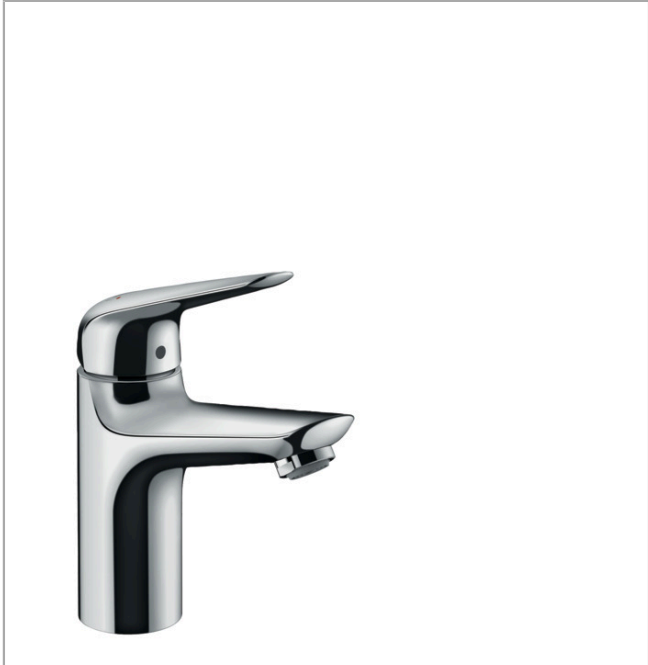

Focus N
Single-Hole Faucet 100 with Pop-Up Drain, 1.0 GPM
 Finishes : **chrome** Part no. : **71033001**

Description

Features

- Aerated spray
- Flow: 1.0 GPM (3.8 L/Min)
- Ceramic cartridge
- Includes pop-up drain

Item details

List Price \$ 189.00

Technology

Compliance

Product image

Scale drawing

Focus N
Single-Hole Faucet 100 with Pop-Up Drain, 1.0 GPM
 Finishes : **chrome** Part no. : **71033001**

Exploded drawing

Year of production: >07/18

Focus N**Single-Hole Faucet 100 with Pop-Up Drain, 1.0 GPM**Finishes : **chrome** Part no. : **71033001****Spare parts list**

Year of production: >07/18

Pos.	Description	Part no.	Price	PU
1	screw cover	96338000	-	1
2	nut	97209000	-	1
3	O-Ring 32x2	98193000	-	1
4	cartridge, assy	95646001	-	1
5	locking screw for handle	95140000	-	1
6	seal	95008000	-	1
7	adapter for cartridge	98750000	-	1
8	O-Ring 30x2	98186000	-	1
9	O-ring 35x2	92604000	-	1
10	screw M8 x 68	97736000	-	1
11	seal Ø 42	98722000	-	1
12	fixing set	96016000	-	1
13	connection hose 23½" M8x0,75 3/8"	98600001	-	1
14	flange	97406000	-	1
15	pull rod	96657000	-	1
a	pop up waste	88509000	-	1
b	handle	93192000	-	1
c	aerator M24x1 (3,5 l/min)	92508000	-	1