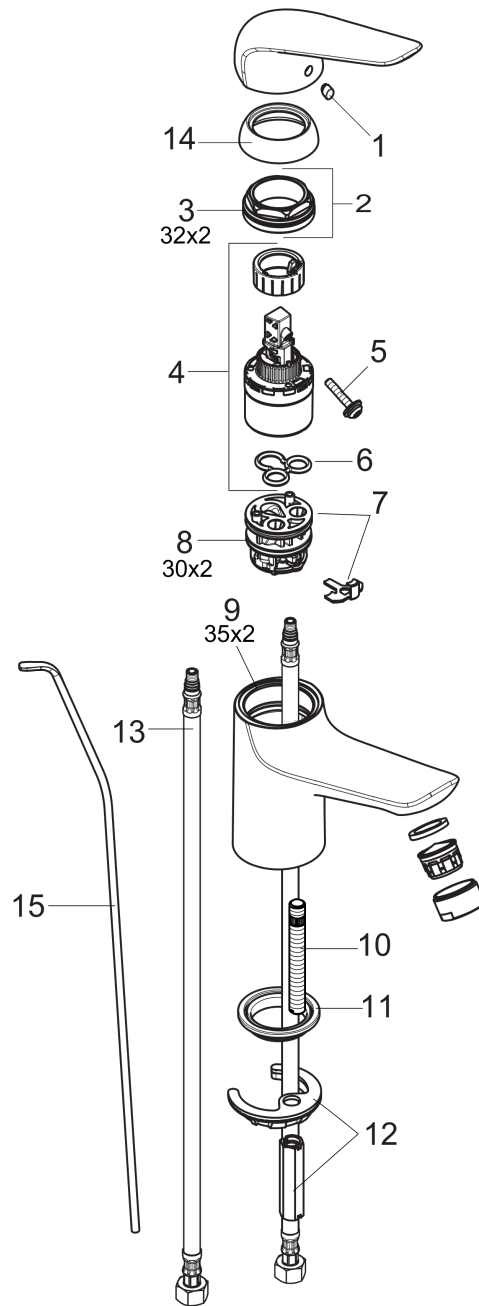

Focus N
Single-Hole Faucet 100 with Pop-Up Drain, 1.0 GPM
 Finishes : **chrome** Part no. : **71033001**

Description

Features

- Aerated spray
- Flow: 1.0 GPM (3.8 L/Min)
- Ceramic cartridge
- Includes pop-up drain

Item details

List Price \$ 189.00

Technology

Compliance

Product image

Scale drawing

Focus N
Single-Hole Faucet 100 with Pop-Up Drain, 1.0 GPM
 Finishes : **chrome** Part no. : **71033001**

Exploded drawing

Year of production: >07/18

Focus N**Single-Hole Faucet 100 with Pop-Up Drain, 1.0 GPM**Finishes : **chrome** Part no. : **71033001****Spare parts list**

Year of production: >07/18

Pos.	Description	Part no.	Price	PU
1	screw cover	96338000	-	1
2	nut	97209000	-	1
3	O-Ring 32x2	98193000	-	1
4	cartridge, assy	95646001	-	1
5	locking screw for handle	95140000	-	1
6	seal	95008000	-	1
7	adapter for cartridge	98750000	-	1
8	O-Ring 30x2	98186000	-	1
9	O-ring 35x2	92604000	-	1
10	screw M8 x 68	97736000	-	1
11	seal Ø 42	98722000	-	1
12	fixing set	96016000	-	1
13	connection hose 23½" M8x0,75 3/8"	98600001	-	1
14	flange	97406000	-	1
15	pull rod	96657000	-	1
a	pop up waste	88509000	-	1
b	handle	93192000	-	1
c	aerator M24x1 (3,5 l/min)	92508000	-	1