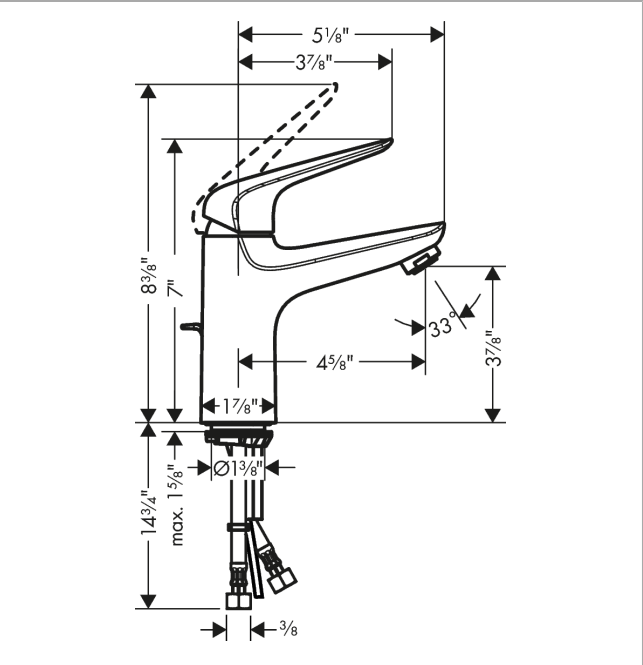

Focus N
Single-Hole Faucet 100 with Pop-Up Drain, 1.0 GPM
 Finishes : **chrome** Part no. : **71033001**

Description

Features

- Aerated spray
- Flow: 1.0 GPM (3.8 L/Min)
- Ceramic cartridge
- Includes pop-up drain

Item details

List Price \$ 189.00

Technology

Compliance

Product image

Scale drawing

Focus N
Single-Hole Faucet 100 with Pop-Up Drain, 1.0 GPM
 Finishes : **chrome** Part no. : **71033001**

Exploded drawing

Year of production: >07/18

Focus N**Single-Hole Faucet 100 with Pop-Up Drain, 1.0 GPM**Finishes : **chrome** Part no. : **71033001****Spare parts list**

Year of production: >07/18

Pos.	Description	Part no.	Price	PU
1	screw cover	96338000	-	1
2	nut	97209000	-	1
3	O-Ring 32x2	98193000	-	1
4	cartridge, assy	95646001	-	1
5	locking screw for handle	95140000	-	1
6	seal	95008000	-	1
7	adapter for cartridge	98750000	-	1
8	O-Ring 30x2	98186000	-	1
9	O-ring 35x2	92604000	-	1
10	screw M8 x 68	97736000	-	1
11	seal Ø 42	98722000	-	1
12	fixing set	96016000	-	1
13	connection hose 23½" M8x0,75 3/8"	98600001	-	1
14	flange	97406000	-	1
15	pull rod	96657000	-	1
a	pop up waste	88509000	-	1
b	handle	93192000	-	1
c	aerator M24x1 (3,5 l/min)	92508000	-	1