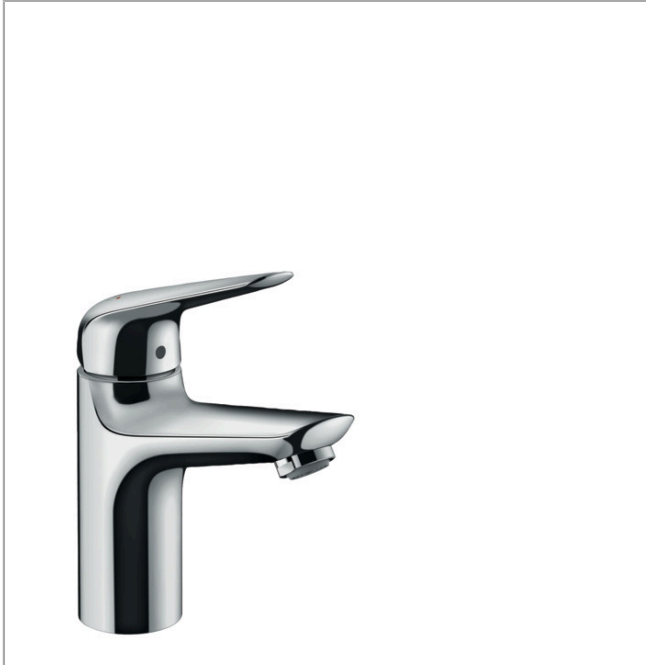

Focus N
Single-Hole Faucet 100 with Pop-Up Drain, 1.2 GPM
 Finishes : **chrome** Part no. : **71030001**

Description

Features

- Aerated spray
- Flow: 1.2 GPM (4.5 L/Min)
- Ceramic cartridge
- Includes pop-up drain

Item details

List Price \$ 189.00

Technology

Compliance

Product image

Scale drawing

Focus N
Single-Hole Faucet 100 with Pop-Up Drain, 1.2 GPM
 Finishes : **chrome** Part no. : **71030001**

Exploded drawing

Year of production: >07/18

Focus N**Single-Hole Faucet 100 with Pop-Up Drain, 1.2 GPM**Finishes : **chrome** Part no. : **71030001****Spare parts list**

Year of production: >07/18

Pos.	Description	Part no.	Price	PU
1	screw cover	96338000	-	1
2	nut	97209000	-	1
3	O-Ring 32x2	98193000	-	1
4	cartridge, assy	95646001	-	1
5	locking screw for handle	95140000	-	1
6	seal	95008000	-	1
7	adapter for cartridge	98750000	-	1
8	O-Ring 30x2	98186000	-	1
9	O-ring 35x2	92604000	-	1
10	screw M8 x 68	97736000	-	1
11	seal Ø 42	98722000	-	1
12	fixing set	96016000	-	1
13	connection hose 23½" M8x0,75 3/8"	98600001	-	1
14	flange	97406000	-	1
15	pull rod	96657000	-	1
a	pop up waste	88509000	-	1
b	handle	93192000	-	1
c	aerator M24x1 (4,5 l/min)	92877000	-	1