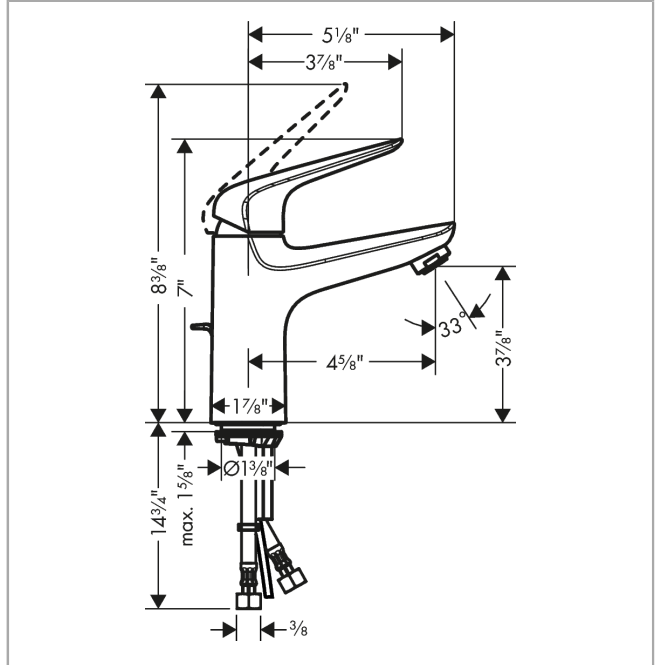

Focus N
Single-Hole Faucet 100 with Pop-Up Drain, 1.2 GPM
 Finishes : **chrome** Part no. : **71030001**

Description

Features

- Aerated spray
- Flow: 1.2 GPM (4.5 L/Min)
- Ceramic cartridge
- Includes pop-up drain

Item details

List Price \$ 189.00

Technology

Compliance

Product image

Scale drawing

Focus N
Single-Hole Faucet 100 with Pop-Up Drain, 1.2 GPM
 Finishes : **chrome** Part no. : **71030001**

Exploded drawing

Year of production: >07/18

Focus N**Single-Hole Faucet 100 with Pop-Up Drain, 1.2 GPM**Finishes : **chrome** Part no. : **71030001****Spare parts list**

Year of production: >07/18

Pos.	Description	Part no.	Price	PU
1	screw cover	96338000	-	1
2	nut	97209000	-	1
3	O-Ring 32x2	98193000	-	1
4	cartridge, assy	95646001	-	1
5	locking screw for handle	95140000	-	1
6	seal	95008000	-	1
7	adapter for cartridge	98750000	-	1
8	O-Ring 30x2	98186000	-	1
9	O-ring 35x2	92604000	-	1
10	screw M8 x 68	97736000	-	1
11	seal Ø 42	98722000	-	1
12	fixing set	96016000	-	1
13	connection hose 23½" M8x0,75 3/8"	98600001	-	1
14	flange	97406000	-	1
15	pull rod	96657000	-	1
a	pop up waste	88509000	-	1
b	handle	93192000	-	1
c	aerator M24x1 (4,5 l/min)	92877000	-	1