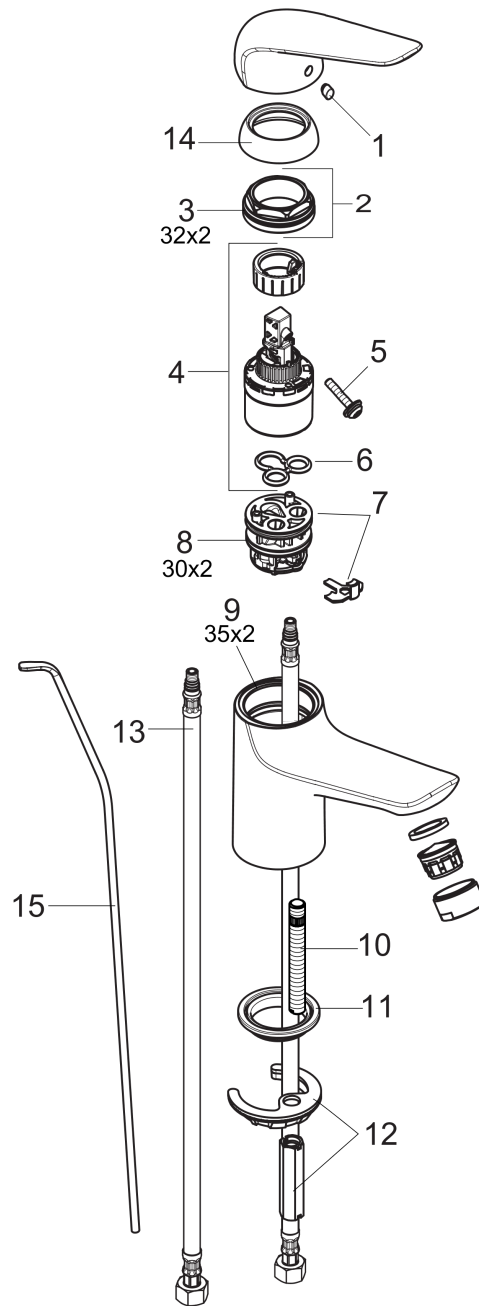

Focus N
Single-Hole Faucet 100 with Pop-Up Drain, 1.2 GPM
 Finishes : **chrome** Part no. : **71030001**

Description

Features

- Aerated spray
- Flow: 1.2 GPM (4.5 L/Min)
- Ceramic cartridge
- Includes pop-up drain

Item details

List Price \$ 189.00

Technology

Compliance

Product image

Scale drawing

Focus N
Single-Hole Faucet 100 with Pop-Up Drain, 1.2 GPM
 Finishes : **chrome** Part no. : **71030001**

Exploded drawing

Year of production: >07/18

Focus N**Single-Hole Faucet 100 with Pop-Up Drain, 1.2 GPM**Finishes : **chrome** Part no. : **71030001****Spare parts list**

Year of production: >07/18

Pos.	Description	Part no.	Price	PU
1	screw cover	96338000	-	1
2	nut	97209000	-	1
3	O-Ring 32x2	98193000	-	1
4	cartridge, assy	95646001	-	1
5	locking screw for handle	95140000	-	1
6	seal	95008000	-	1
7	adapter for cartridge	98750000	-	1
8	O-Ring 30x2	98186000	-	1
9	O-ring 35x2	92604000	-	1
10	screw M8 x 68	97736000	-	1
11	seal Ø 42	98722000	-	1
12	fixing set	96016000	-	1
13	connection hose 23½" M8x0,75 3/8"	98600001	-	1
14	flange	97406000	-	1
15	pull rod	96657000	-	1
a	pop up waste	88509000	-	1
b	handle	93192000	-	1
c	aerator M24x1 (4,5 l/min)	92877000	-	1