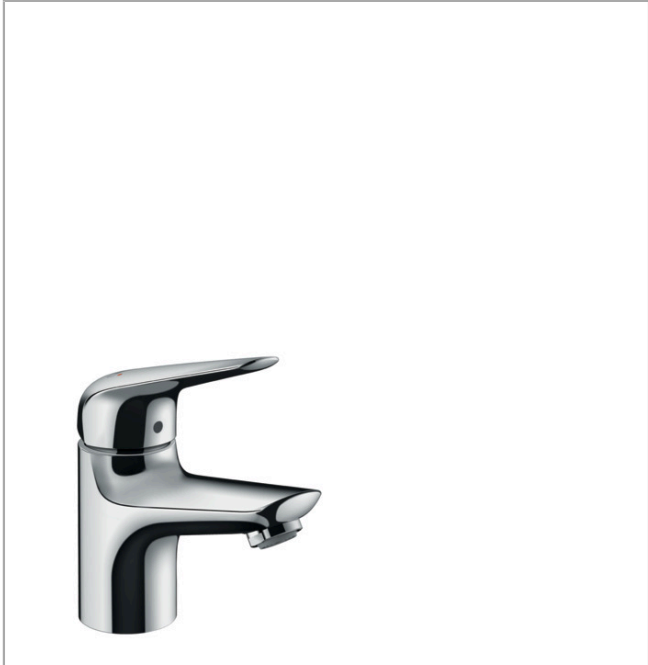

Focus N
Single-Hole Faucet 70 with Pop-Up Drain, 1.2 GPM
 Finishes : **chrome** Part no. : **71020001**

Description

Features

- Aerated spray
- Flow: 1.2 GPM (4.5 L/Min)
- Ceramic cartridge
- Includes pop-up drain

Item details

List Price \$ 169.00

Technology

Compliance

Product image

Scale drawing

Focus N
Single-Hole Faucet 70 with Pop-Up Drain, 1.2 GPM
 Finishes : **chrome** Part no. : **71020001**

Exploded drawing

Year of production: >07/18

Focus N

Single-Hole Faucet 70 with Pop-Up Drain, 1.2 GPM

Finishes : **chrome** Part no. : **71020001**

Spare parts list

Year of production: >07/18

Pos.	Description	Part no.	Price	PU
1	screw cover	96338000	-	1
2	nut	97209000	-	1
3	O-Ring 32x2	98193000	-	1
4	cartridge, assy	95646001	-	1
5	locking screw for handle	95140000	-	1
6	seal	95008000	-	1
7	adapter for cartridge	98750000	-	1
8	O-Ring 30x2	98186000	-	1
9	O-ring 35x2	92604000	-	1
10	screw M8 x 68	97736000	-	1
11	seal Ø 42	98722000	-	1
12	fixing set	96016000	-	1
13	connection hose 23½" M8x0,75 3/8"	98600001	-	1
14	flange	97406000	-	1
15	pull rod	96657000	-	1
a	pop up waste	88509000	-	1
b	handle	93192000	-	1
c	aerator M24x1 (4,5 l/min)	92877000	-	1