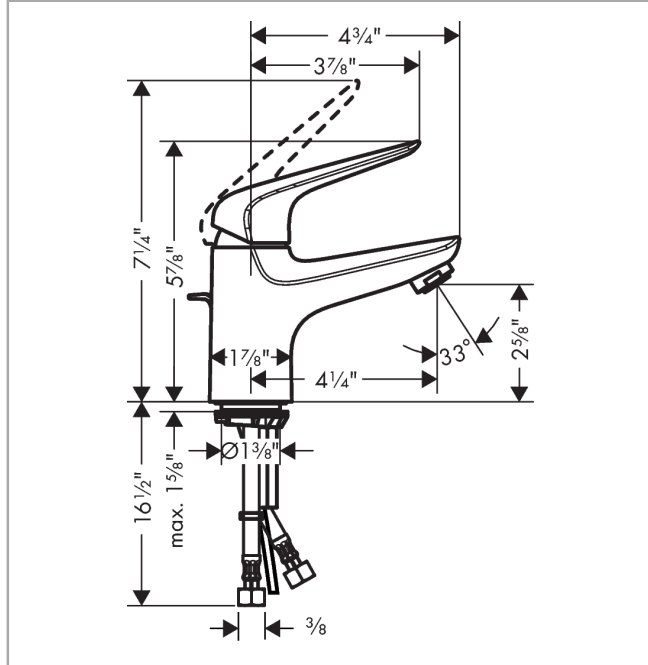

Focus N
Single-Hole Faucet 70 with Pop-Up Drain, 1.2 GPM
 Finishes : **chrome** Part no. : **71020001**

Description

Features

- Aerated spray
- Flow: 1.2 GPM (4.5 L/Min)
- Ceramic cartridge
- Includes pop-up drain

Item details

List Price \$ 169.00

Technology

Compliance

Product image

Scale drawing

Focus N
Single-Hole Faucet 70 with Pop-Up Drain, 1.2 GPM
 Finishes : **chrome** Part no. : **71020001**

Exploded drawing

Year of production: >07/18

Focus N

Single-Hole Faucet 70 with Pop-Up Drain, 1.2 GPM

Finishes : **chrome** Part no. : **71020001**

Spare parts list

Year of production: >07/18

Pos.	Description	Part no.	Price	PU
1	screw cover	96338000	-	1
2	nut	97209000	-	1
3	O-Ring 32x2	98193000	-	1
4	cartridge, assy	95646001	-	1
5	locking screw for handle	95140000	-	1
6	seal	95008000	-	1
7	adapter for cartridge	98750000	-	1
8	O-Ring 30x2	98186000	-	1
9	O-ring 35x2	92604000	-	1
10	screw M8 x 68	97736000	-	1
11	seal Ø 42	98722000	-	1
12	fixing set	96016000	-	1
13	connection hose 23½" M8x0,75 3/8"	98600001	-	1
14	flange	97406000	-	1
15	pull rod	96657000	-	1
a	pop up waste	88509000	-	1
b	handle	93192000	-	1
c	aerator M24x1 (4,5 l/min)	92877000	-	1