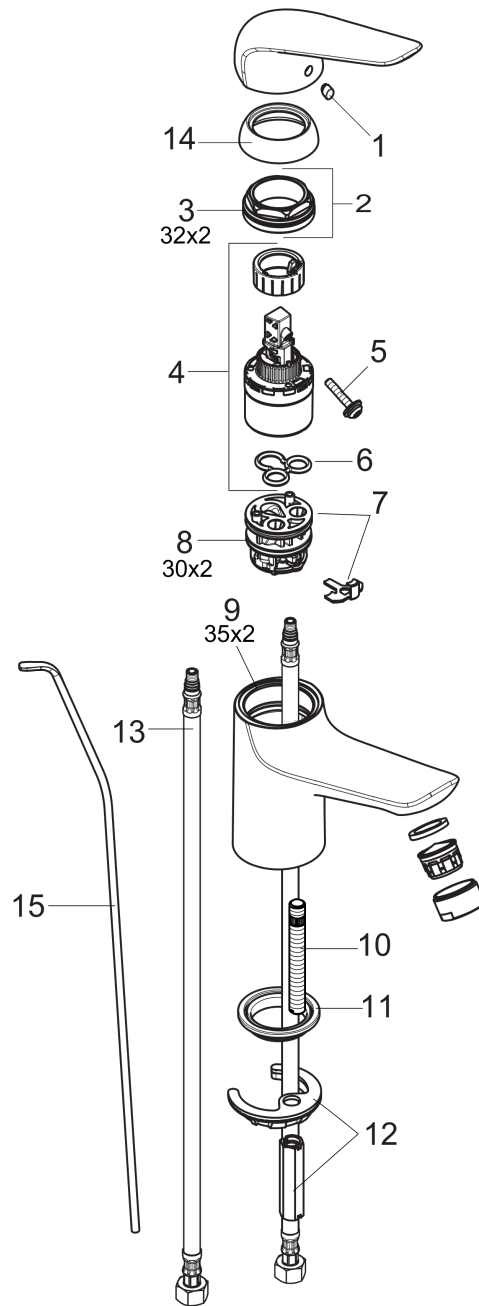

Focus N
Single-Hole Faucet 70 with Pop-Up Drain, 1.2 GPM
 Finishes : **chrome** Part no. : **71020001**

Description

Features

- Aerated spray
- Flow: 1.2 GPM (4.5 L/Min)
- Ceramic cartridge
- Includes pop-up drain

Item details

List Price \$ 169.00

Technology

Compliance

Product image

Scale drawing

Focus N
Single-Hole Faucet 70 with Pop-Up Drain, 1.2 GPM
 Finishes : **chrome** Part no. : **71020001**

Exploded drawing

Year of production: >07/18

Focus N

Single-Hole Faucet 70 with Pop-Up Drain, 1.2 GPM

Finishes : **chrome** Part no. : **71020001**

Spare parts list

Year of production: >07/18

Pos.	Description	Part no.	Price	PU
1	screw cover	96338000	-	1
2	nut	97209000	-	1
3	O-Ring 32x2	98193000	-	1
4	cartridge, assy	95646001	-	1
5	locking screw for handle	95140000	-	1
6	seal	95008000	-	1
7	adapter for cartridge	98750000	-	1
8	O-Ring 30x2	98186000	-	1
9	O-ring 35x2	92604000	-	1
10	screw M8 x 68	97736000	-	1
11	seal Ø 42	98722000	-	1
12	fixing set	96016000	-	1
13	connection hose 23½" M8x0,75 3/8"	98600001	-	1
14	flange	97406000	-	1
15	pull rod	96657000	-	1
a	pop up waste	88509000	-	1
b	handle	93192000	-	1
c	aerator M24x1 (4,5 l/min)	92877000	-	1