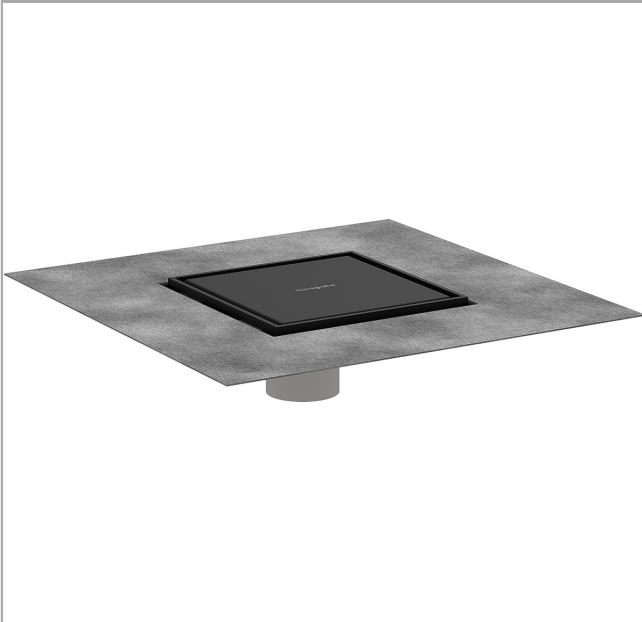

RainDrain Brilliance
Set 6"x 6" trim tileable rear cover and rough
 Finish: **matte black** Part no. : **56134671**

Description

Features

- Consists of: point drain, installation set, pre-assembled sealing membrane, grate removal tool
- Grate material: Stainless Steel 304 (1.4301)
- Direction of outlet: vertical
- Easy to clean surface
- Easy adjustment to tile thickness with height adjustable frame (0.27– 0.7")
- Up to 11.0 GPM (42.0 L/Min) drainage capacity
- Where to use: new construction, renovation
- Floor thickness: up to 1.57"
- Grate removal tool allows easy removal of the trim
- Mounting type: free in the floor
- Tileable on the back side
- Suitable for primary and secondary drainage

Item details

List Price \$ 716.00

Technology

Compliance / Sustainability

Product image

Scale drawing