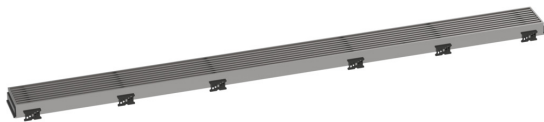

Product image