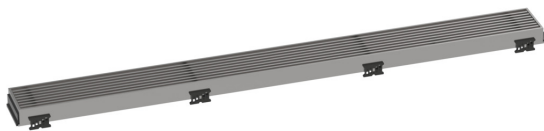

Product image