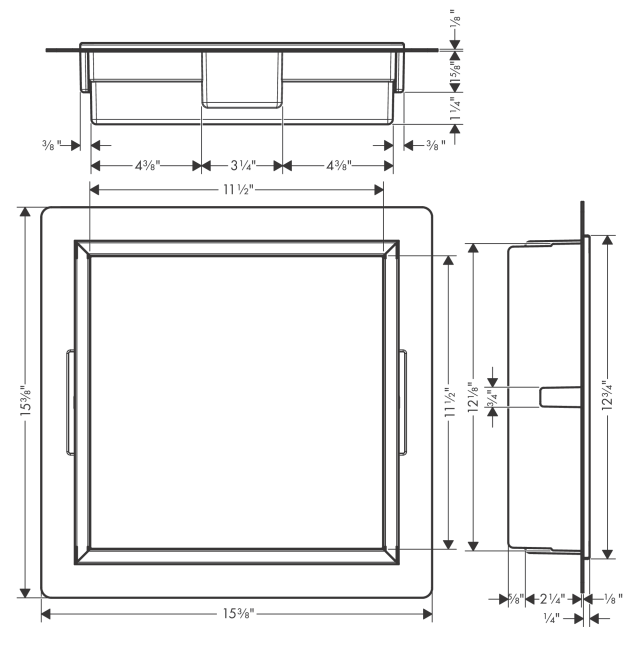

XtraStoris Original
Wall Niche with Frame 12"x 12"x 5.5"
 Finish: **matte white** Part no. : **56093700**

Description

Features

- Consists of: wall niche with frame, sealing set, installation set
- Where to use: new construction, renovation
- Easy to clean surface
- Suitable for use in wet areas
- Wall type: solid wall construction, drywall construction
- Material sealing set: Polystyrene (PS)
- Material wall niche: Stainless Steel 304 (1.4301)
- Dimensions wall niche: 11.81 x 11.81 x 2.75" (HxWxD)

Item details

List Price \$ 647.00

Technology

Compliance / Sustainability

Product image

Scale drawing

XtraStoris Original
Wall Niche with Frame 12"x 12"x 5.5"
 Finish: **matte white** Part no. : **56093700**

Exploded drawing

Year of production: >10/23

XtraStoris Original
Wall Niche with Frame 12"x 12"x 5.5"
 Finish: **matte white** Part no. : **56093700**

Spare parts list

Year of production: >10/23

Pos.	Description	Part no.	Price	PU
1	sealing set	94423000	-	1