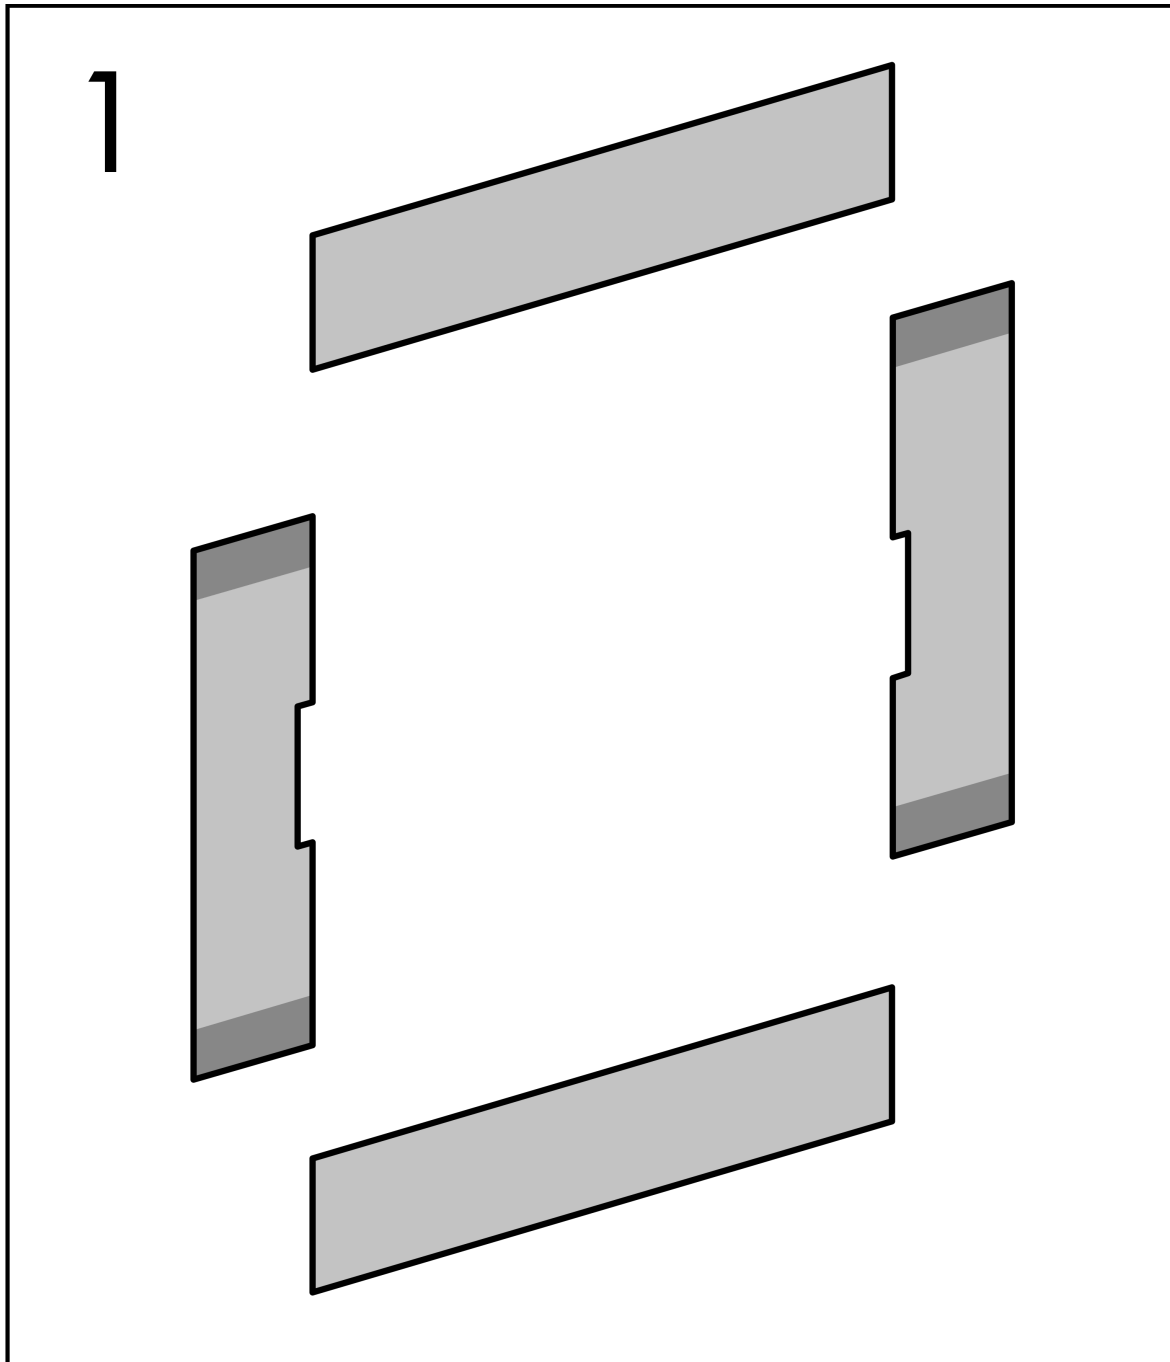

XtraStoris Original
Wall Niche with Frame 12"x 12"x 5.5"
 Finish: **matte white** Part no. : **56093700**

Description

Features

- Consists of: wall niche with frame, sealing set, installation set
- Where to use: new construction, renovation
- Easy to clean surface
- Suitable for use in wet areas
- Wall type: solid wall construction, drywall construction
- Material sealing set: Polystyrene (PS)
- Material wall niche: Stainless Steel 304 (1.4301)
- Dimensions wall niche: 11.81 x 11.81 x 2.75" (HxWxD)

Item details

List Price \$ 647.00

Technology

Compliance / Sustainability

Product image

Scale drawing

XtraStoris Original
Wall Niche with Frame 12"x 12"x 5.5"
 Finish: **matte white** Part no. : **56093700**

Exploded drawing

Year of production: >10/23

XtraStoris Original
Wall Niche with Frame 12"x 12"x 5.5"
 Finish: **matte white** Part no. : **56093700**

Spare parts list

Year of production: >10/23

Pos.	Description	Part no.	Price	PU
1	sealing set	94423000	-	1