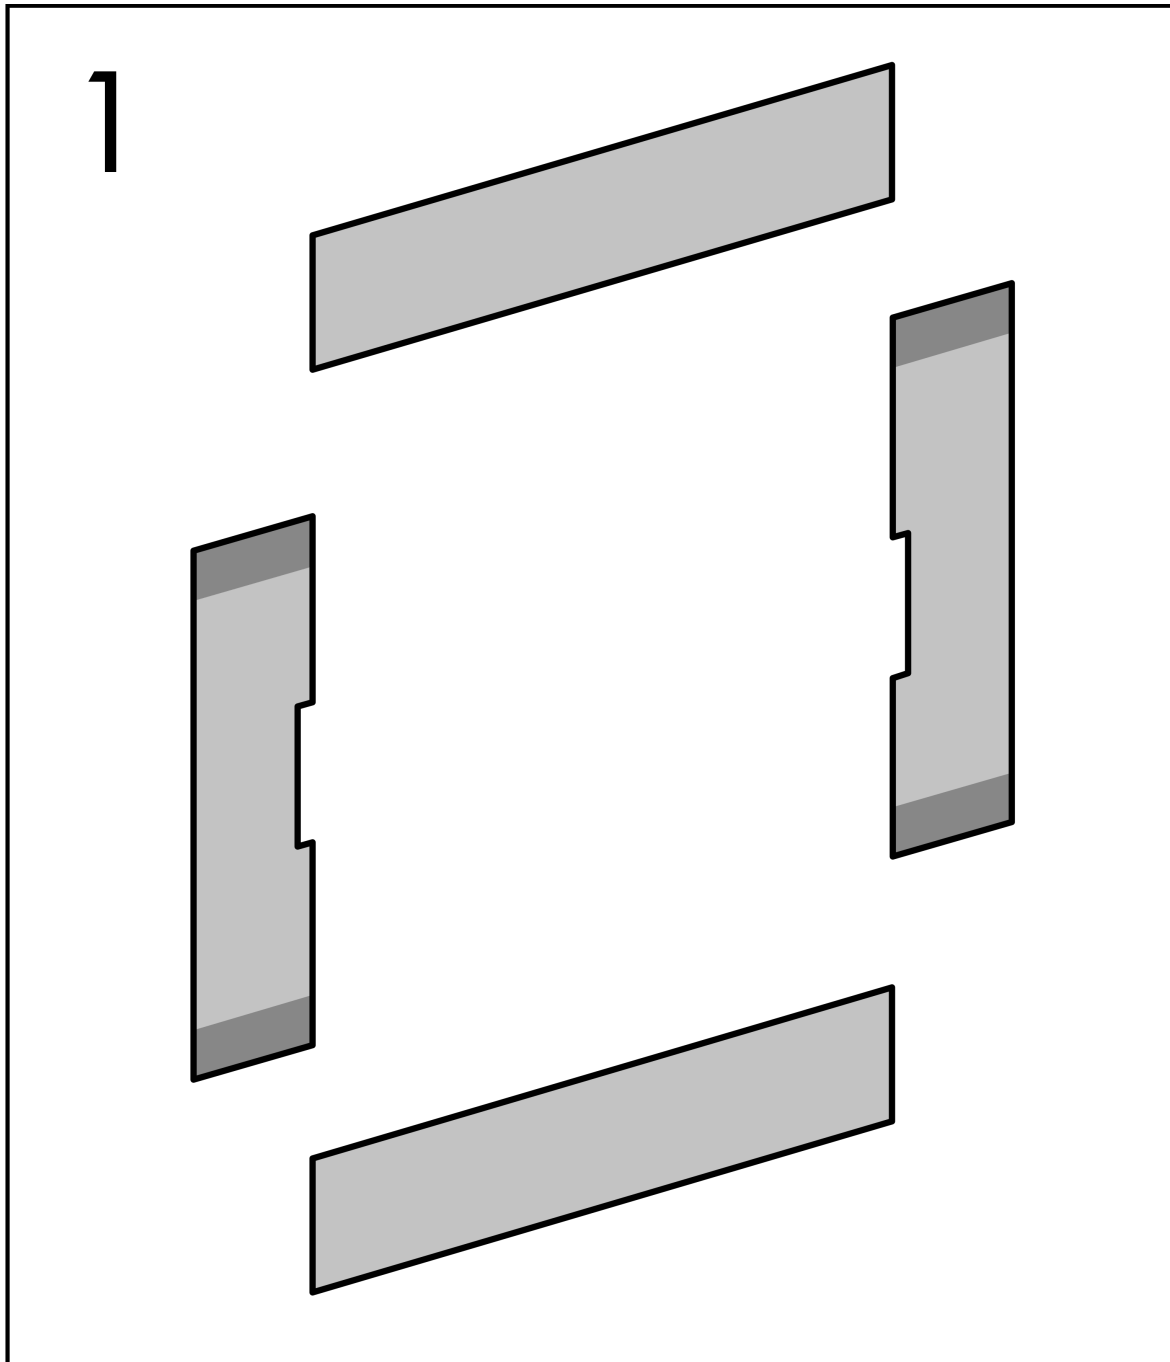

XtraStoris Original
Wall Niche with Frame 12"x 12"x 5.5"
 Finish: **matte black** Part no. : **56093670**

Description

Features

- Consists of: wall niche with frame, sealing set, installation set
- Where to use: new construction, renovation
- Easy to clean surface
- Suitable for use in wet areas
- Wall type: solid wall construction, drywall construction
- Material sealing set: Polystyrene (PS)
- Material wall niche: Stainless Steel 304 (1.4301)
- Dimensions wall niche: 11.81 x 11.81 x 2.75" (HxWxD)

Item details

List Price \$ 647.00

Technology

Compliance / Sustainability

Product image

Scale drawing

XtraStoris Original
Wall Niche with Frame 12"x 12"x 5.5"
 Finish: **matte black** Part no. : **56093670**

Exploded drawing

Year of production: >10/23

XtraStoris Original
Wall Niche with Frame 12"x 12"x 5.5"
 Finish: **matte black** Part no. : **56093670**

Spare parts list

Year of production: >10/23

Pos.	Description	Part no.	Price	PU
1	sealing set	94423000	-	1