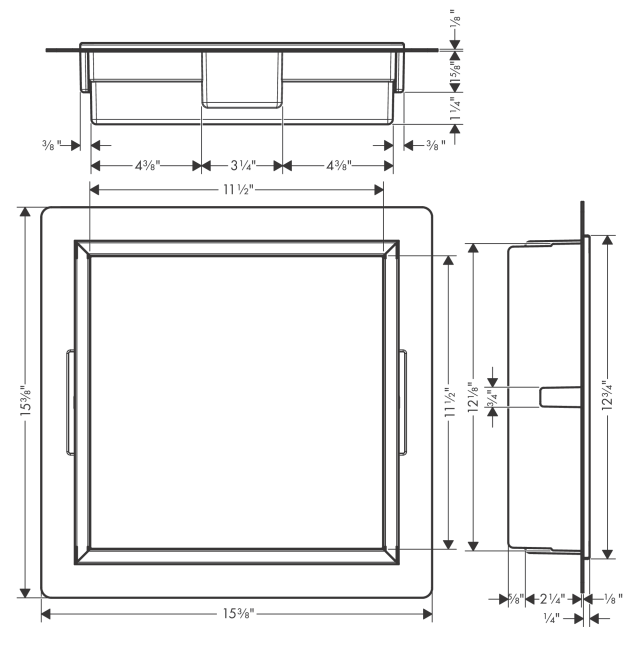

XtraStoris Original
Wall Niche with Frame 12"x 12"x 5.5"
 Finish: **matte black** Part no. : **56093670**

Description

Features

- Consists of: wall niche with frame, sealing set, installation set
- Where to use: new construction, renovation
- Easy to clean surface
- Suitable for use in wet areas
- Wall type: solid wall construction, drywall construction
- Material sealing set: Polystyrene (PS)
- Material wall niche: Stainless Steel 304 (1.4301)
- Dimensions wall niche: 11.81 x 11.81 x 2.75" (HxWxD)

Item details

List Price \$ 647.00

Technology

Compliance / Sustainability

Product image

Scale drawing

XtraStoris Original
Wall Niche with Frame 12"x 12"x 5.5"
 Finish: **matte black** Part no. : **56093670**

Exploded drawing

Year of production: >10/23

XtraStoris Original
Wall Niche with Frame 12"x 12"x 5.5"
 Finish: **matte black** Part no. : **56093670**

Spare parts list

Year of production: >10/23

Pos.	Description	Part no.	Price	PU
1	sealing set	94423000	-	1