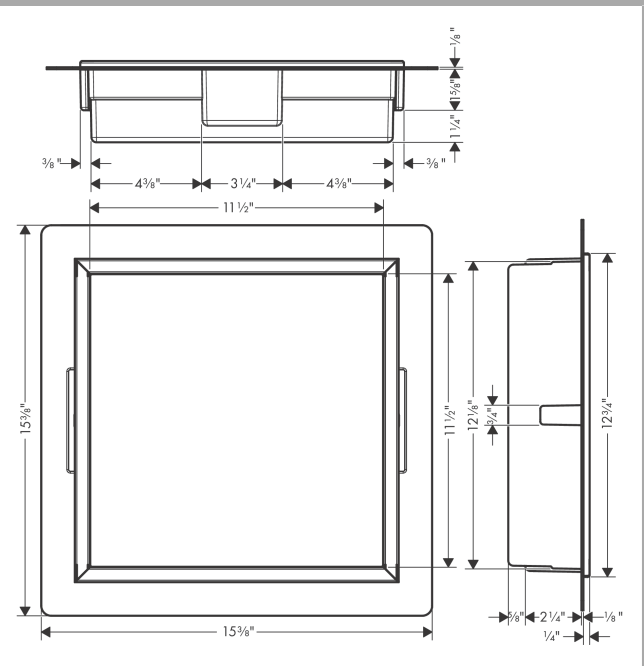

XtraStoris Original
Wall Niche with Frame 12"x 12"x 5.5"
 Finish: **Concretegrey** Part no. : **56093380**

Description

Features

- Consists of: wall niche with frame, sealing set, installation set
- Where to use: new construction, renovation
- Easy to clean surface
- Suitable for use in wet areas
- Wall type: solid wall construction, drywall construction
- Material sealing set: Polystyrene (PS)
- Material wall niche: Stainless Steel 304 (1.4301)
- Dimensions wall niche: 11.81 x 11.81 x 2.75" (HxWxD)

Item details

List Price \$ 647.00

Technology

Compliance / Sustainability

Product image

Scale drawing

XtraStoris Original
Wall Niche with Frame 12"x 12"x 5.5"
 Finish: **Concretegrey** Part no. : **56093380**

Exploded drawing

Year of production: >10/23

XtraStoris Original
Wall Niche with Frame 12"x 12"x 5.5"
 Finish: **Concretegrey** Part no. : **56093380**

Spare parts list

Year of production: >10/23

Pos.	Description	Part no.	Price	PU
1	sealing set	94423000	-	1