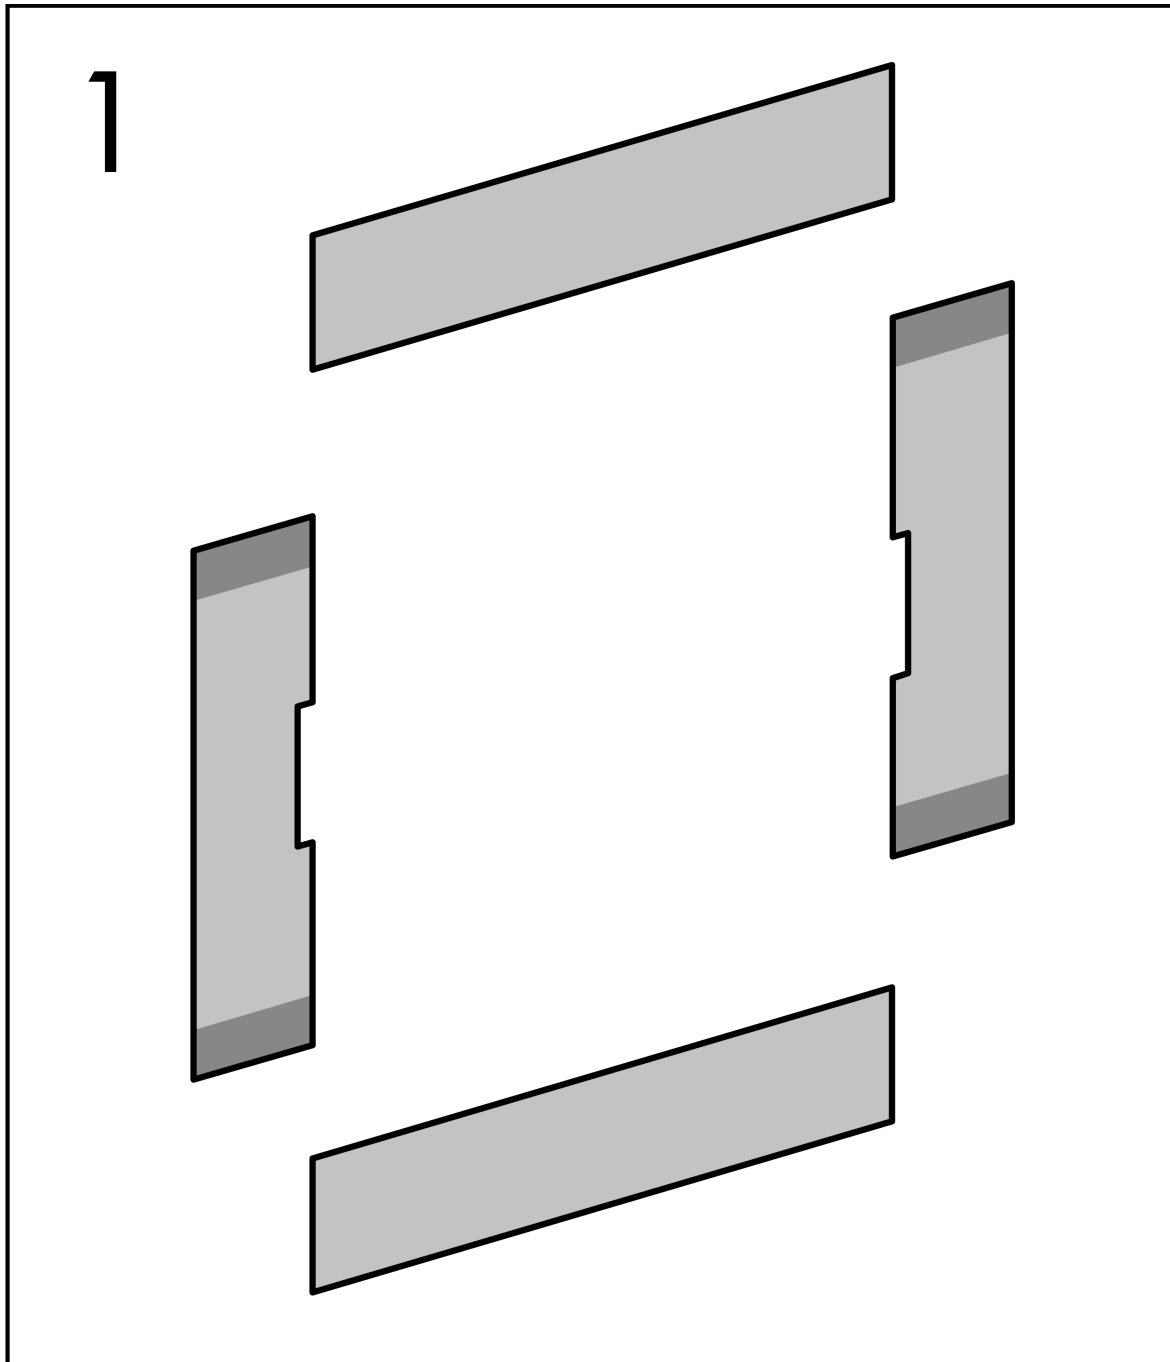

XtraStoris Original
Wall Niche with Frame 12"x 12"x 5.5"
 Finish: **Concretegrey** Part no. : **56093380**

Description

Features

- Consists of: wall niche with frame, sealing set, installation set
- Where to use: new construction, renovation
- Easy to clean surface
- Suitable for use in wet areas
- Wall type: solid wall construction, drywall construction
- Material sealing set: Polystyrene (PS)
- Material wall niche: Stainless Steel 304 (1.4301)
- Dimensions wall niche: 11.81 x 11.81 x 2.75" (HxWxD)

Item details

List Price \$ 647.00

Technology

Compliance / Sustainability

Product image

Scale drawing

XtraStoris Original
Wall Niche with Frame 12"x 12"x 5.5"
 Finish: **Concretegrey** Part no. : **56093380**

Exploded drawing

Year of production: >10/23

XtraStoris Original
Wall Niche with Frame 12"x 12"x 5.5"
 Finish: **Concretegrey** Part no. : **56093380**

Spare parts list

Year of production: >10/23

Pos.	Description	Part no.	Price	PU
1	sealing set	94423000	-	1