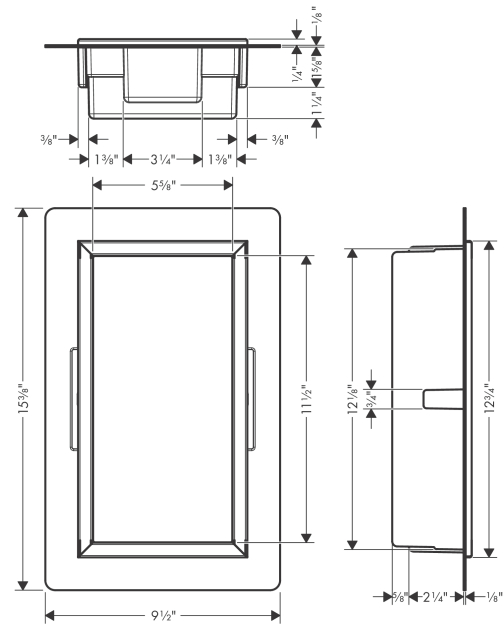

#### Features

- Consists of: wall niche with frame, sealing set, installation set
- Where to use: new construction, renovation
- Easy to clean surface
- Suitable for use in wet areas
- Wall type: solid wall construction, drywall construction
- Material sealing set: Polystyrene (PS)
- Material wall niche: Stainless Steel 304 (1.4301)
- Dimensions wall niche: 11.81 x 5.9 x 2.75" (HxWxD)

### Scale drawing

**XtraStoris Original**  
**Wall Niche with Frame 12"x 6"x 5.5"**  
 Finish: **matte white** Part no. : **56092700**

Exploded drawing

Year of production: >10/23

**XtraStoris Original**  
**Wall Niche with Frame 12"x 6"x 5.5"**  
 Finish: **matte white** Part no. : **56092700**