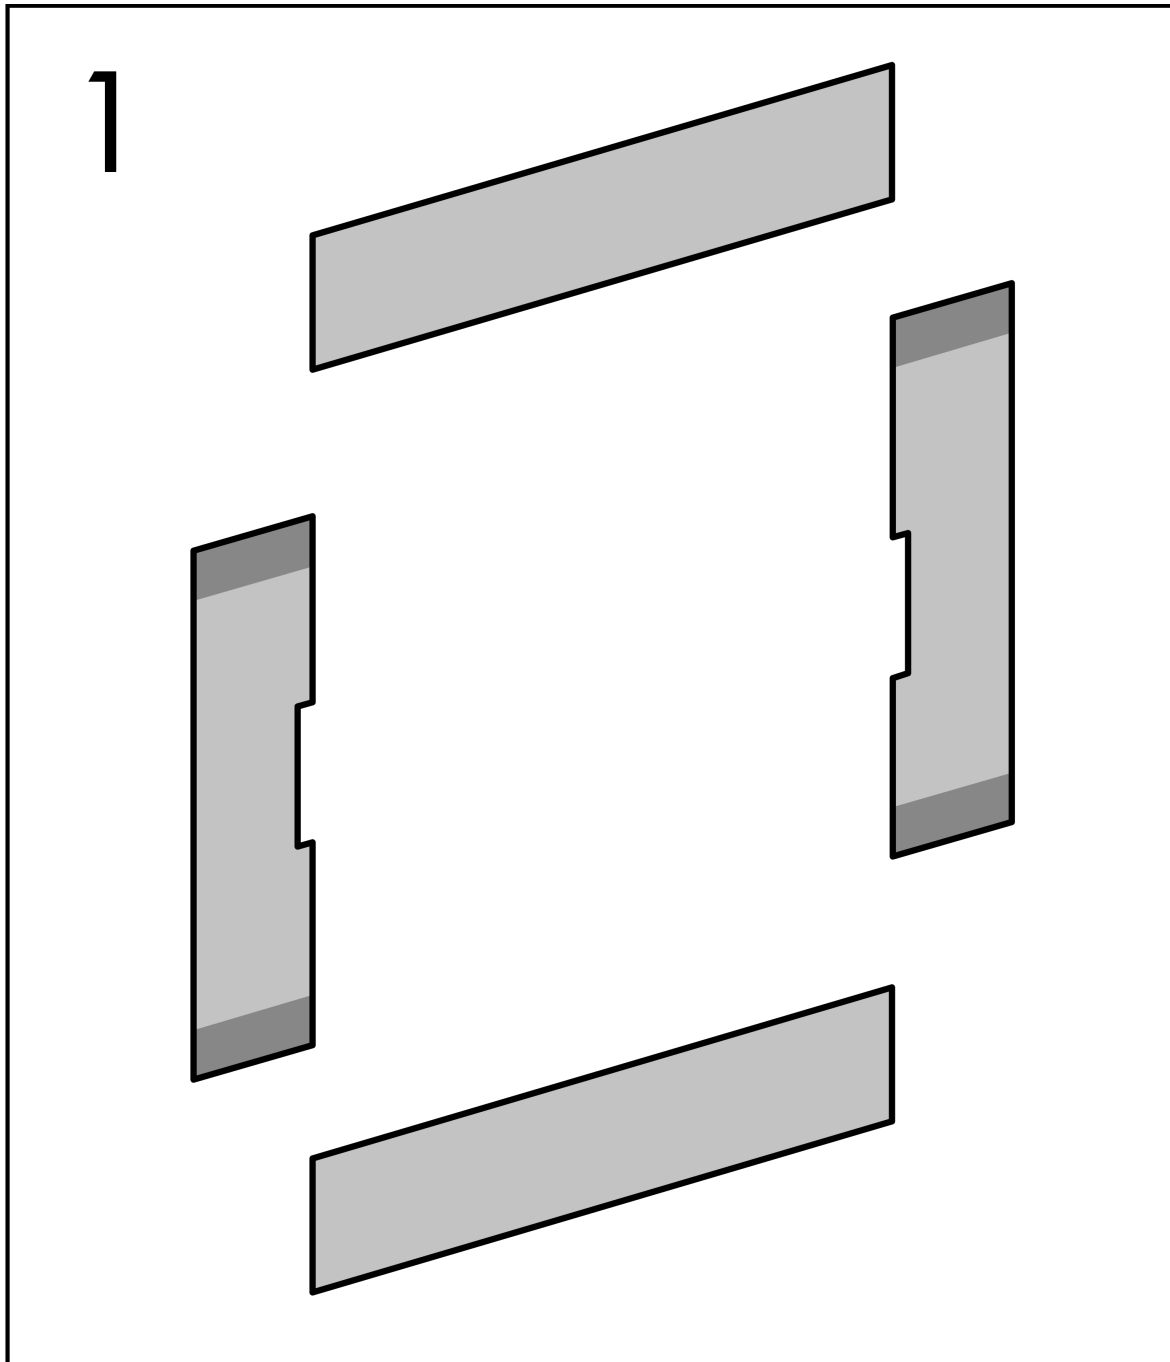

### Product image

### Scale drawing

**XtraStoris Original**  
**Wall Niche with Frame 12"x 6"x 5.5"**  
 Finish: **matte white** Part no. : **56092700**

Exploded drawing

Year of production: >10/23

**XtraStoris Original**  
**Wall Niche with Frame 12"x 6"x 5.5"**  
 Finish: **matte white** Part no. : **56092700**