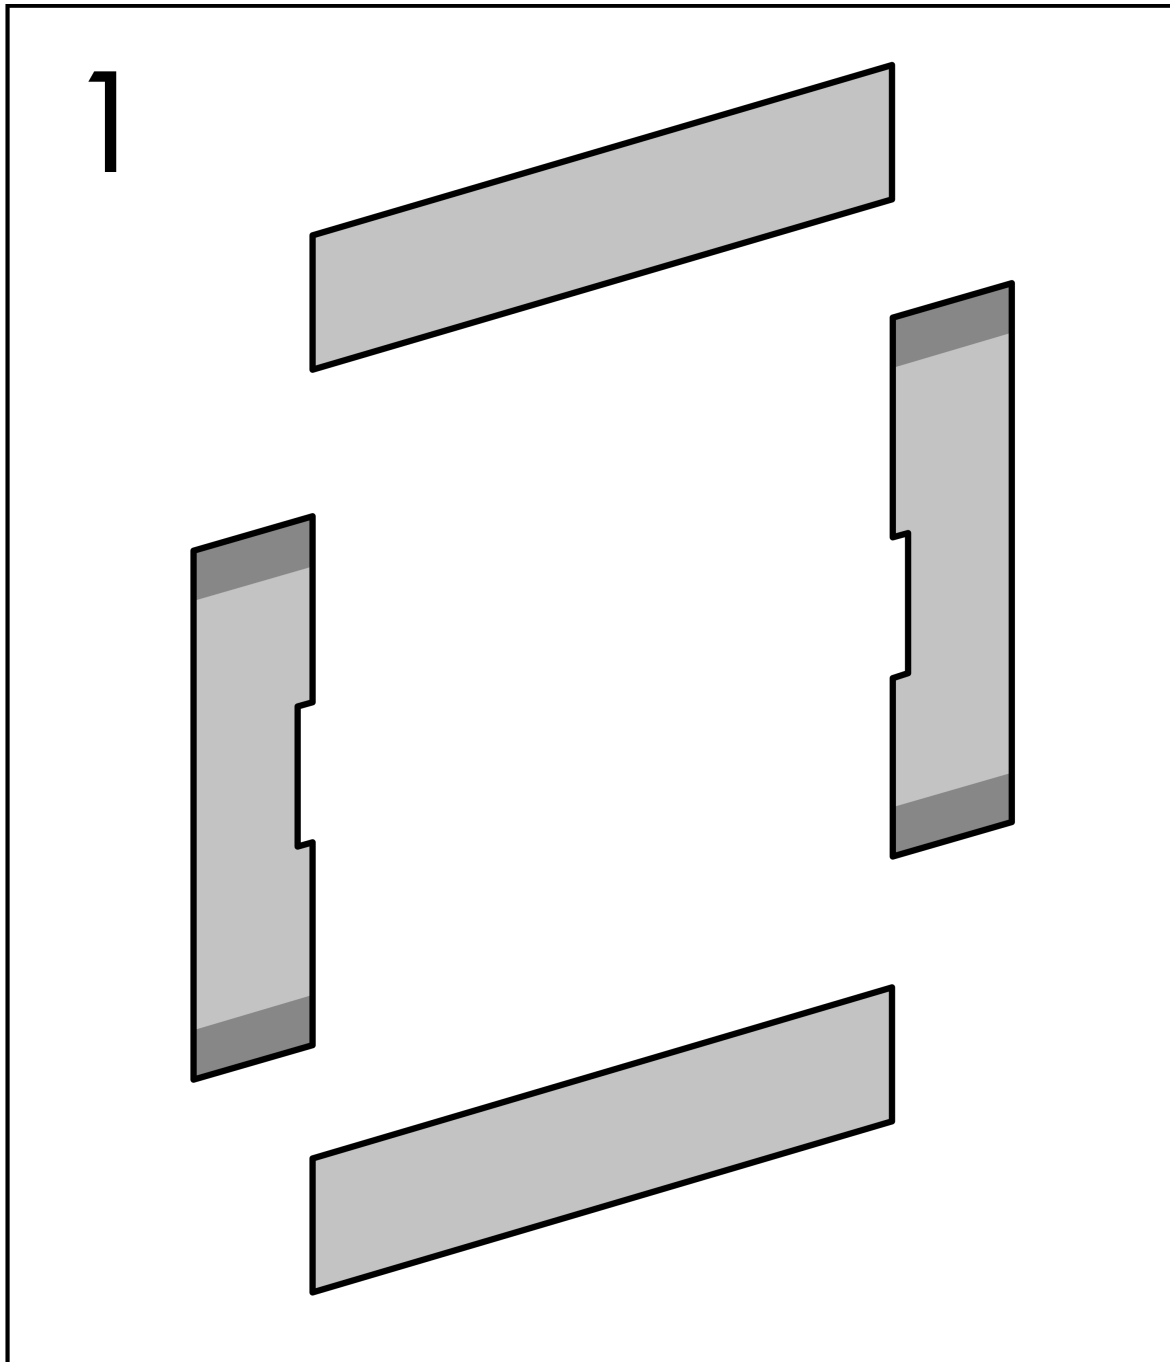

XtraStoris Original
Wall Niche with Frame 12"x 6"x 5.5"
 Finish: **matte black** Part no. : **56092670**

Description

Features

- Consists of: wall niche with frame, sealing set, installation set
- Where to use: new construction, renovation
- Easy to clean surface
- Suitable for use in wet areas
- Wall type: solid wall construction, drywall construction
- Material sealing set: Polystyrene (PS)
- Material wall niche: Stainless Steel 304 (1.4301)
- Dimensions wall niche: 11.81 x 5.9 x 2.75" (HxWxD)

Item details

List Price \$ 518.00

Technology

Compliance / Sustainability

Product image

Scale drawing

XtraStoris Original
Wall Niche with Frame 12"x 6"x 5.5"
 Finish: **matte black** Part no. : **56092670**

Exploded drawing

Year of production: >10/23

XtraStoris Original
Wall Niche with Frame 12"x 6"x 5.5"
 Finish: **matte black** Part no. : **56092670**

Spare parts list

Year of production: >10/23

Pos.	Description	Part no.	Price	PU
1	sealing set	94423000	-	1