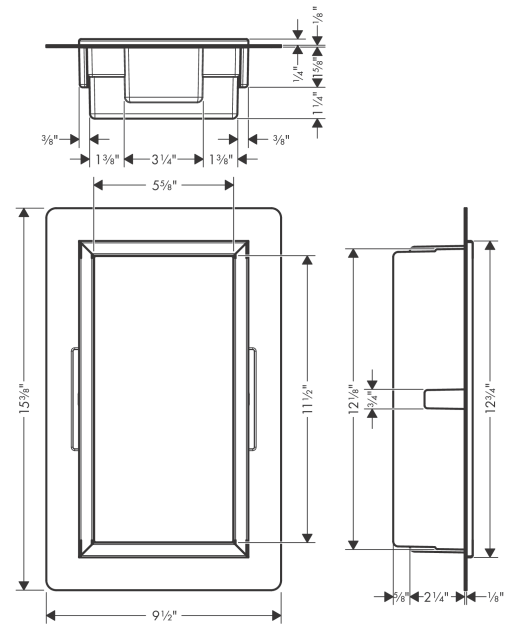

XtraStoris Original
Wall Niche with Frame 12"x 6"x 5.5"
 Finish: **matte black** Part no. : **56092670**

Description

Features

- Consists of: wall niche with frame, sealing set, installation set
- Where to use: new construction, renovation
- Easy to clean surface
- Suitable for use in wet areas
- Wall type: solid wall construction, drywall construction
- Material sealing set: Polystyrene (PS)
- Material wall niche: Stainless Steel 304 (1.4301)
- Dimensions wall niche: 11.81 x 5.9 x 2.75" (HxWxD)

Item details

List Price \$ 518.00

Technology

Compliance / Sustainability

Product image

Scale drawing

XtraStoris Original
Wall Niche with Frame 12"x 6"x 5.5"
 Finish: **matte black** Part no. : **56092670**

Exploded drawing

Year of production: >10/23

XtraStoris Original
Wall Niche with Frame 12"x 6"x 5.5"
 Finish: **matte black** Part no. : **56092670**

Spare parts list

Year of production: >10/23

Pos.	Description	Part no.	Price	PU
1	sealing set	94423000	-	1