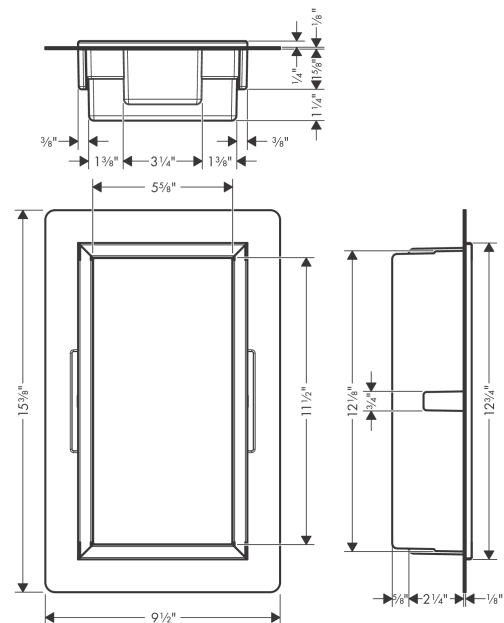

**XtraStoris Original**  
**Wall Niche with Frame 12"x 6"x 5.5"**  
 Finish: **Concretegrey** Part no. : **56092380**

**Description**

**Features**

- Consists of: wall niche with frame, sealing set, installation set
- Where to use: new construction, renovation
- Easy to clean surface
- Suitable for use in wet areas
- Wall type: solid wall construction, drywall construction
- Material sealing set: Polystyrene (PS)
- Material wall niche: Stainless Steel 304 (1.4301)
- Dimensions wall niche: 11.81 x 5.9 x 2.75" (HxWxD)

**Item details**

List Price \$ 518.00

**Technology**

**Compliance / Sustainability**

**Product image**

**Scale drawing**

**XtraStoris Original**  
**Wall Niche with Frame 12"x 6"x 5.5"**  
 Finish: **Concretegrey** Part no. : **56092380**

Exploded drawing

Year of production: >10/23

**XtraStoris Original**  
**Wall Niche with Frame 12"x 6"x 5.5"**  
 Finish: **Concretegrey** Part no. : **56092380**

**Spare parts list**

Year of production: >10/23