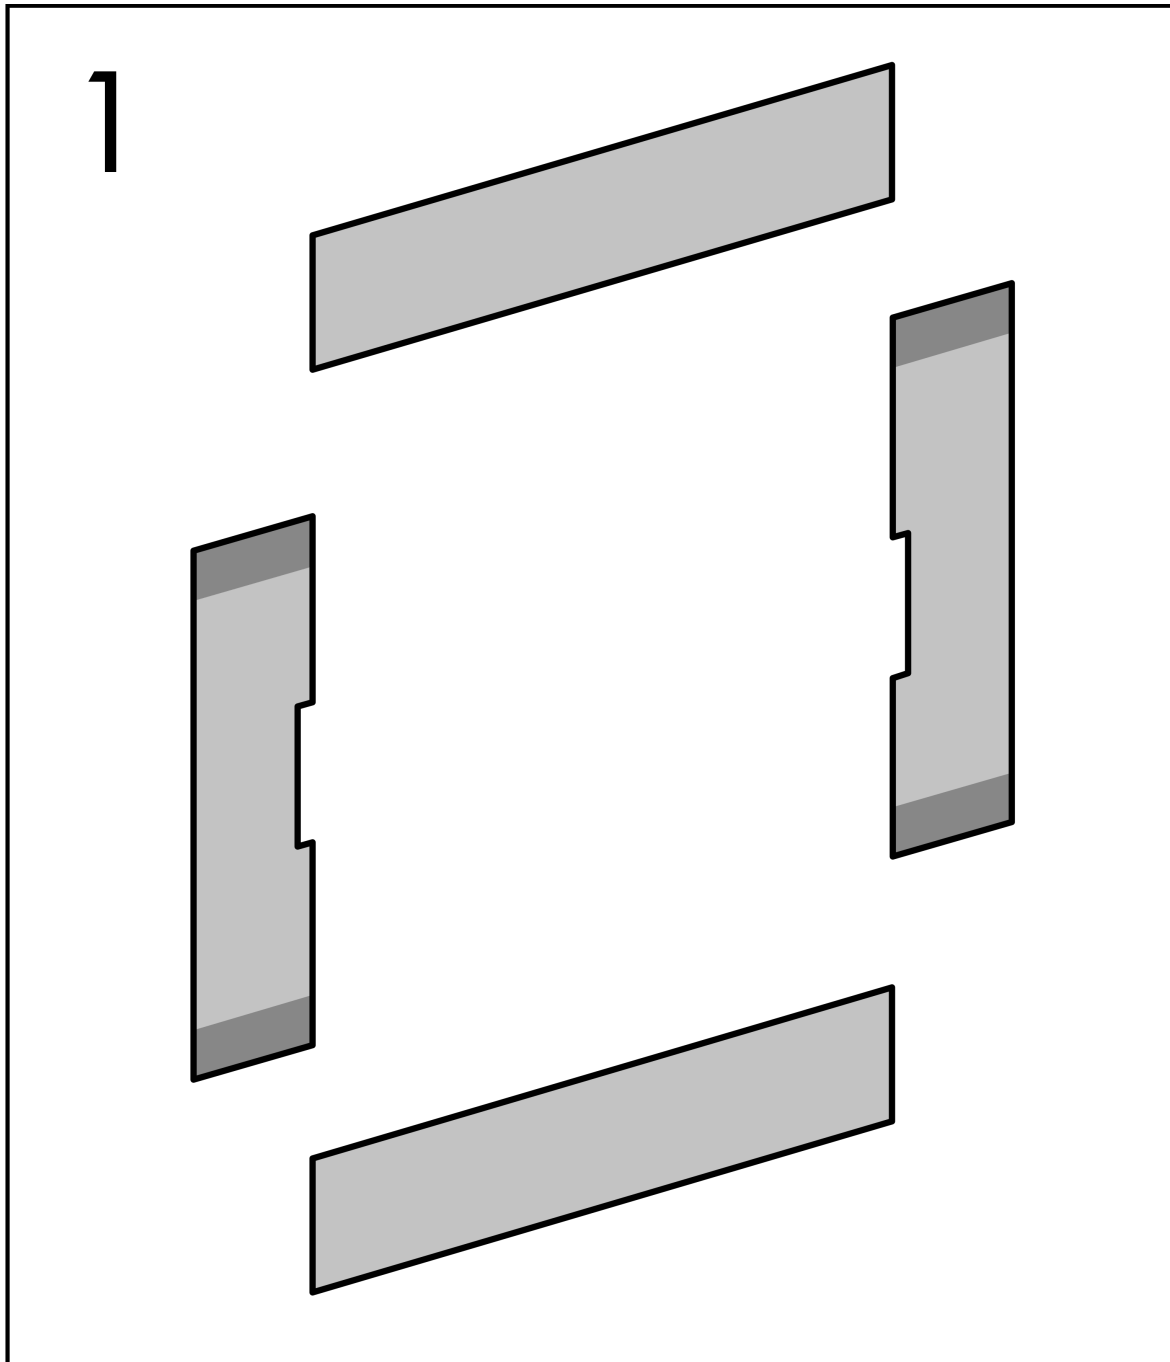

**XtraStoris Original**  
**Wall Niche with Frame 12"x 6"x 5.5"**  
 Finish: **Concretegrey** Part no. : **56092380**

**Description**

**Features**

- Consists of: wall niche with frame, sealing set, installation set
- Where to use: new construction, renovation
- Easy to clean surface
- Suitable for use in wet areas
- Wall type: solid wall construction, drywall construction
- Material sealing set: Polystyrene (PS)
- Material wall niche: Stainless Steel 304 (1.4301)
- Dimensions wall niche: 11.81 x 5.9 x 2.75" (HxWxD)

**Item details**

List Price \$ 518.00

**Technology**

**Compliance / Sustainability**

**Product image**

**Scale drawing**

**XtraStoris Original**  
**Wall Niche with Frame 12"x 6"x 5.5"**  
 Finish: **Concretegrey** Part no. : **56092380**

Exploded drawing

Year of production: >10/23

**XtraStoris Original**  
**Wall Niche with Frame 12"x 6"x 5.5"**  
 Finish: **Concretegrey** Part no. : **56092380**

**Spare parts list**

Year of production: >10/23