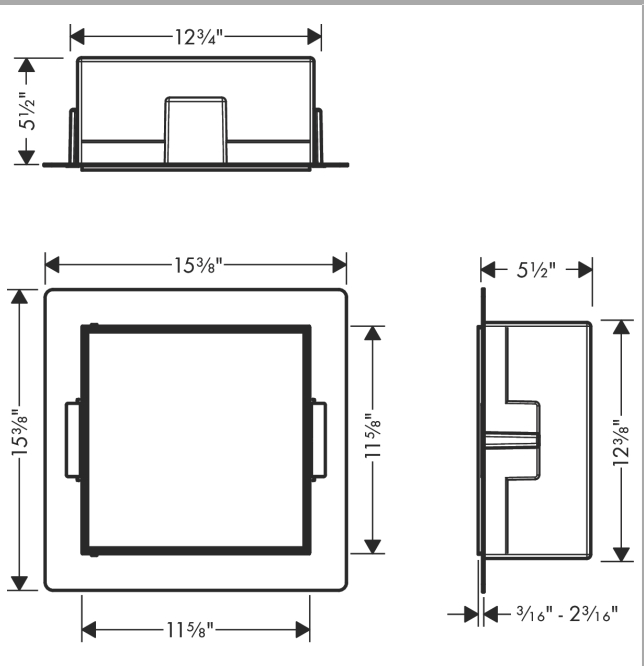

XtraStoris Rock

Wall Niche with Tileable Door 12"x 12"x 5.5"

Finish: **Brushed Stainless Steel** Part no. : **56091800**

Description

Features

- Consists of: wall niche with tileable door, installation set, sealing set
- Tileable Push-Open door
- Door hinge: left
- Depth of the tileable door: 0.47"
- Installation depth: 140 mm
- Where to use: new construction, renovation
- Variable installation depth
- Easy to clean surface
- Suitable for use in wet areas
- easy adjustment to tile thickness
- Wall type: solid wall construction, drywall construction
- Material sealing set: Polystyrene (PS)
- Material wall niche: Stainless Steel 304 (1.4301)
- Dimensions wall niche: 11.81 x 11.81 x 5.51" (HxWxD)
- Required dimensions for installation set: 12.32 x 12.79 x 5.51" (HxWxD)

XtraStoris Rock
Wall Niche with Tileable Door 12"x 12"x 5.5"
 Finish: **Brushed Stainless Steel** Part no. : **56091800**

Exploded drawing

Year of production: >07/21

XtraStoris Rock
Wall Niche with Tileable Door 12"x 12"x 5.5"
 Finish: **Brushed Stainless Steel** Part no. : **56091800**