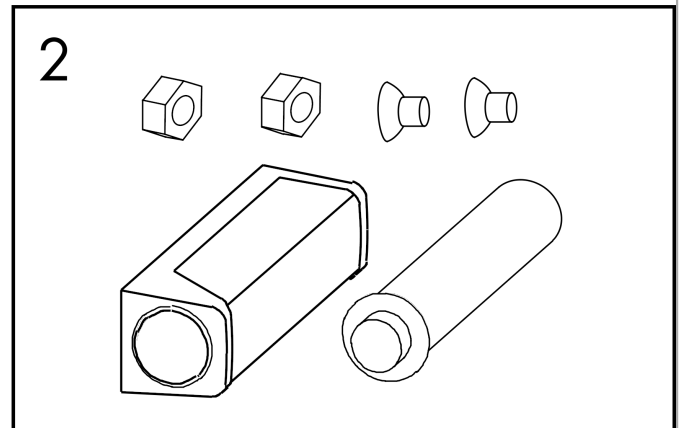

XtraStoris Rock

Wall Niche with Tileable Door 12"x 12"x 5.5"

Finish: **Brushed Stainless Steel** Part no. : **56091800**

Description

Features

- Consists of: wall niche with tileable door, installation set, sealing set
- Tileable Push-Open door
- Door hinge: left
- Depth of the tileable door: 0.47"
- Installation depth: 140 mm
- Where to use: new construction, renovation
- Variable installation depth
- Easy to clean surface
- Suitable for use in wet areas
- easy adjustment to tile thickness
- Wall type: solid wall construction, drywall construction
- Material sealing set: Polystyrene (PS)
- Material wall niche: Stainless Steel 304 (1.4301)
- Dimensions wall niche: 11.81 x 11.81 x 5.51" (HxWxD)
- Required dimensions for installation set: 12.32 x 12.79 x 5.51" (HxWxD)

Item details

List Price \$ 907.00

Technology

Design awards

reddot winner 2022

Compliance / Sustainability

Product image

Scale drawing

XtraStoris Rock
Wall Niche with Tileable Door 12"x 12"x 5.5"
 Finish: **Brushed Stainless Steel** Part no. : **56091800**

Exploded drawing

Year of production: >07/21

XtraStoris Rock
Wall Niche with Tileable Door 12"x 12"x 5.5"
 Finish: **Brushed Stainless Steel** Part no. : **56091800**