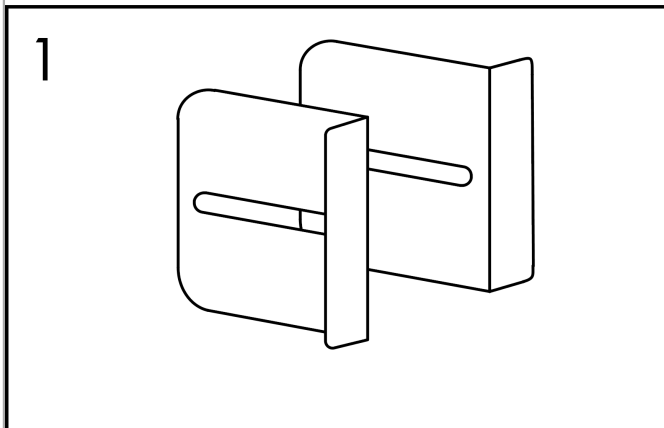

XtraStoris Rock

Wall Niche with Tileable Door 12"x 12"x 5.5"

Finish: **Brushed Stainless Steel** Part no. : **56091800**

Description

Features

- Consists of: wall niche with tileable door, installation set, sealing set
- Tileable Push-Open door
- Door hinge: left
- Depth of the tileable door: 0.47"
- Installation depth: 140 mm
- Where to use: new construction, renovation
- Variable installation depth
- Easy to clean surface
- Suitable for use in wet areas
- easy adjustment to tile thickness
- Wall type: solid wall construction, drywall construction
- Material sealing set: Polystyrene (PS)
- Material wall niche: Stainless Steel 304 (1.4301)
- Dimensions wall niche: 11.81 x 11.81 x 5.51" (HxWxD)
- Required dimensions for installation set: 12.32 x 12.79 x 5.51" (HxWxD)

XtraStoris Rock
Wall Niche with Tileable Door 12"x 12"x 5.5"
 Finish: **Brushed Stainless Steel** Part no. : **56091800**

Exploded drawing

Year of production: >07/21

XtraStoris Rock
Wall Niche with Tileable Door 12"x 12"x 5.5"
 Finish: **Brushed Stainless Steel** Part no. : **56091800**