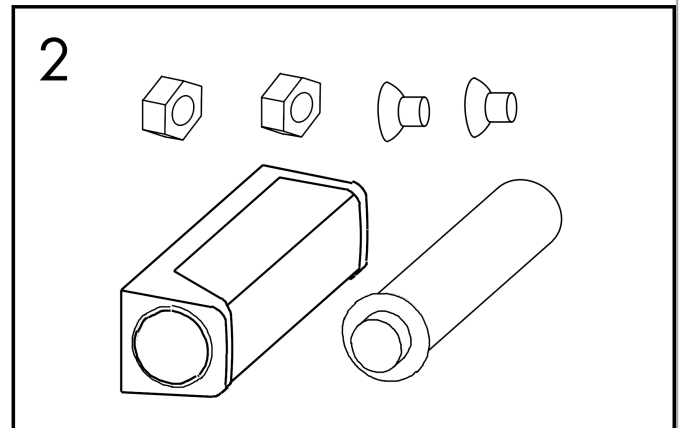

XtraStoris Rock
Wall Niche with Tileable Door 12"x 12"x 5.5"
Finish: **matte white** Part no. : **56091700**

Exploded drawing

Year of production: >07/21

XtraStoris Rock
Wall Niche with Tileable Door 12"x 12"x 5.5"
Finish: **matte white** Part no. : **56091700**

Spare parts list

Year of production: >07/21

Pos.	Description	Part no.	Price	PU
1	mounting kit	94337000	-	1
2	Push-push locking	94338000	-	1