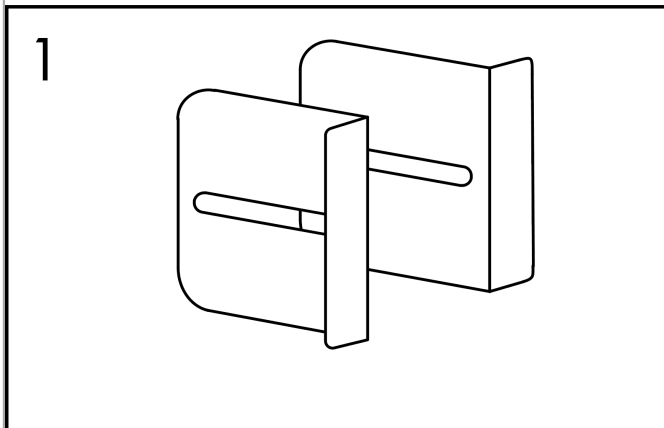

XtraStoris Rock
Wall Niche with Tileable Door 12"x 12"x 5.5"
Finish: **matte white** Part no. : **56091700**

Exploded drawing

Year of production: >07/21

XtraStoris Rock
Wall Niche with Tileable Door 12"x 12"x 5.5"
Finish: **matte white** Part no. : **56091700**

Spare parts list

Year of production: >07/21

Pos.	Description	Part no.	Price	PU
1	mounting kit	94337000	-	1
2	Push-push locking	94338000	-	1