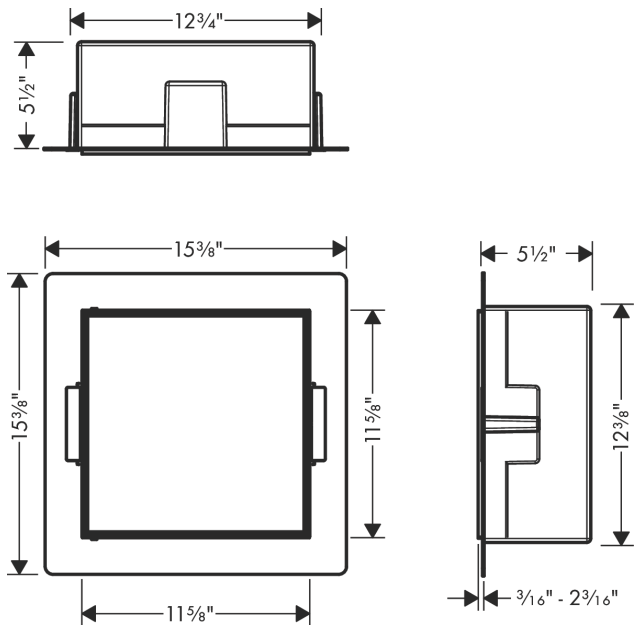

XtraStoris Rock
Wall Niche with Tileable Door 12"x 12"x 5.5"
 Finish: **matte white** Part no. : **56091700**

Description

Features

- Consists of: wall niche with tileable door, installation set, sealing set
- Tileable Push-Open door
- Door hinge: left
- Depth of the tileable door: 0.47"
- Installation depth: 140 mm
- Where to use: new construction, renovation
- Variable installation depth
- Easy to clean surface
- Suitable for use in wet areas
- easy adjustment to tile thickness
- Wall type: solid wall construction, drywall construction
- Material sealing set: Polystyrene (PS)
- Material wall niche: Stainless Steel 304 (1.4301)
- Dimensions wall niche: 11.81 x 11.81 x 5.51" (HxWxD)
- Required dimensions for installation set: 12.32 x 12.79 x 5.51" (HxWxD)

XtraStoris Rock
Wall Niche with Tileable Door 12"x 12"x 5.5"
 Finish: **matte white** Part no. : **56091700**

Exploded drawing

Year of production: >07/21

XtraStoris Rock
Wall Niche with Tileable Door 12"x 12"x 5.5"
 Finish: **matte white** Part no. : **56091700**