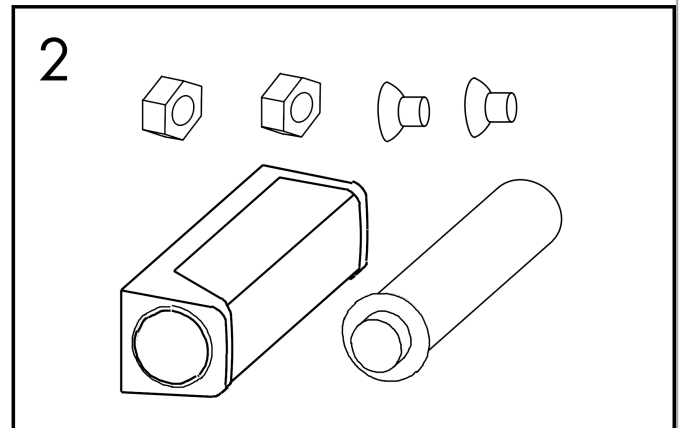

XtraStoris Rock
Wall Niche with Tileable Door 12"x 12"x 5.5"
Finish: **matte black** Part no. : **56091670**

Exploded drawing

Year of production: >07/21

XtraStoris Rock
Wall Niche with Tileable Door 12"x 12"x 5.5"
Finish: **matte black** Part no. : **56091670**

Spare parts list

Year of production: >07/21

Pos.	Description	Part no.	Price	PU
1	mounting kit	94337000	-	1
2	Push-push locking	94338000	-	1