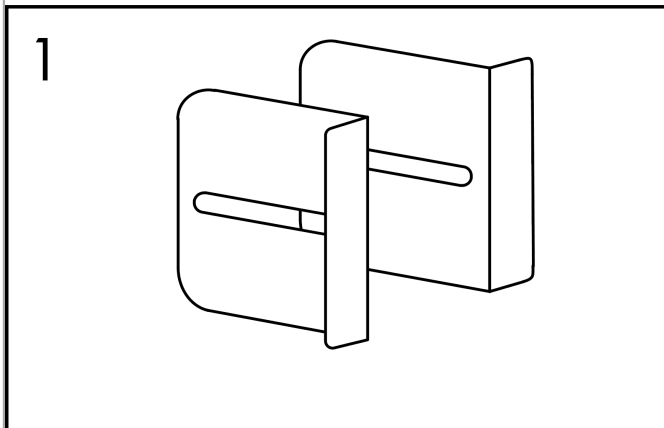

XtraStoris Rock
Wall Niche with Tileable Door 12"x 12"x 5.5"
Finish: **matte black** Part no. : **56091670**

Exploded drawing

Year of production: >07/21

XtraStoris Rock
Wall Niche with Tileable Door 12"x 12"x 5.5"
Finish: **matte black** Part no. : **56091670**

Spare parts list

Year of production: >07/21

Pos.	Description	Part no.	Price	PU
1	mounting kit	94337000	-	1
2	Push-push locking	94338000	-	1