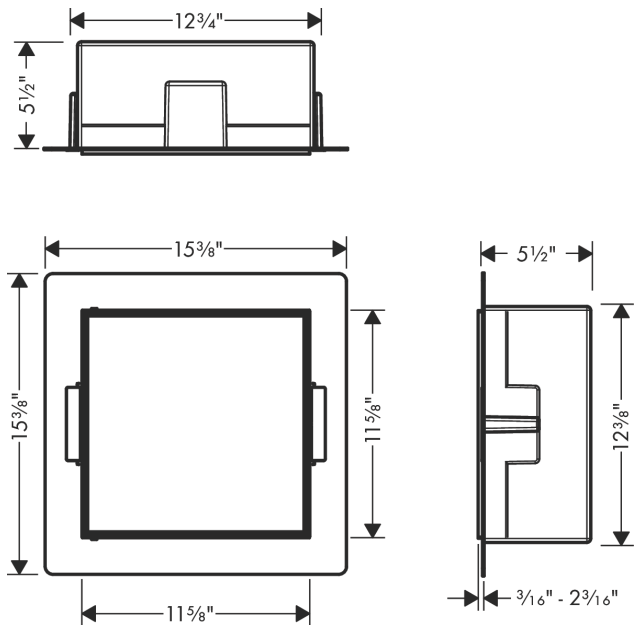

**XtraStoris Rock**  
**Wall Niche with Tileable Door 12"x 12"x 5.5"**  
 Finish: **matte black** Part no. : **56091670**

**Description**

**Features**

- Consists of: wall niche with tileable door, installation set, sealing set
- Tileable Push-Open door
- Door hinge: left
- Depth of the tileable door: 0.47"
- Installation depth: 140 mm
- Where to use: new construction, renovation
- Variable installation depth
- Easy to clean surface
- Suitable for use in wet areas
- easy adjustment to tile thickness
- Wall type: solid wall construction, drywall construction
- Material sealing set: Polystyrene (PS)
- Material wall niche: Stainless Steel 304 (1.4301)
- Dimensions wall niche: 11.81 x 11.81 x 5.51" (HxWxD)
- Required dimensions for installation set: 12.32 x 12.79 x 5.51" (HxWxD)

**XtraStoris Rock**  
**Wall Niche with Tileable Door 12"x 12"x 5.5"**  
 Finish: **matte black** Part no. : **56091670**

Exploded drawing

Year of production: >07/21

**XtraStoris Rock**  
**Wall Niche with Tileable Door 12"x 12"x 5.5"**  
 Finish: **matte black** Part no. : **56091670**