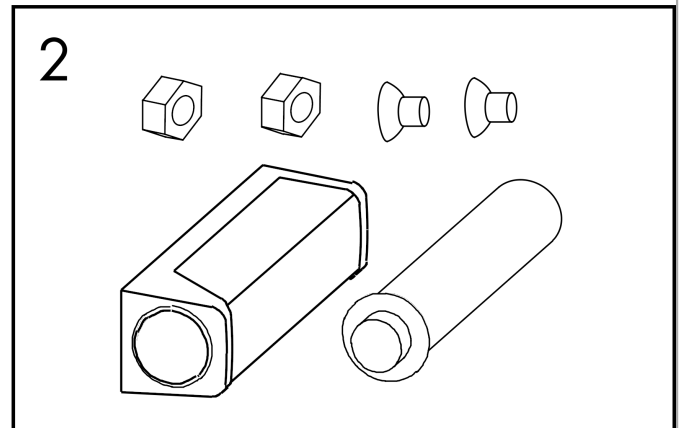

**XtraStoris Rock**  
**Wall Niche with Tileable Door 12"x 6"x 5.5"**  
 Finish: **matte white** Part no. : **56088700**

**Description**

**Features**

- Consists of: wall niche with tileable door, installation set, sealing set
- Tileable Push-Open door
- Door hinge: left
- Depth of the tileable door: 0.47"
- Installation depth: 140 mm
- Where to use: new construction, renovation
- Variable installation depth
- Easy to clean surface
- Suitable for use in wet areas
- easy adjustment to tile thickness
- Wall type: solid wall construction, drywall construction
- Material sealing set: Polystyrene (PS)
- Material wall niche: Stainless Steel 304 (1.4301)
- Dimensions wall niche: 11.81 x 5.9 x 5.51" (HxWxD)
- Required dimensions for installation set: 12.32 x 6.88 x 5.51" (HxWxD)

**Item details**

List Price \$ 795.00

**Technology**

**Design awards**

**Compliance / Sustainability**

**Product image**

**Scale drawing**

**XtraStoris Rock**  
**Wall Niche with Tileable Door 12"x 6"x 5.5"**  
 Finish: **matte white** Part no. : **56088700**

Exploded drawing

Year of production: >07/21

**XtraStoris Rock**  
**Wall Niche with Tileable Door 12"x 6"x 5.5"**  
 Finish: **matte white** Part no. : **56088700**

**Spare parts list**

Year of production: >07/21