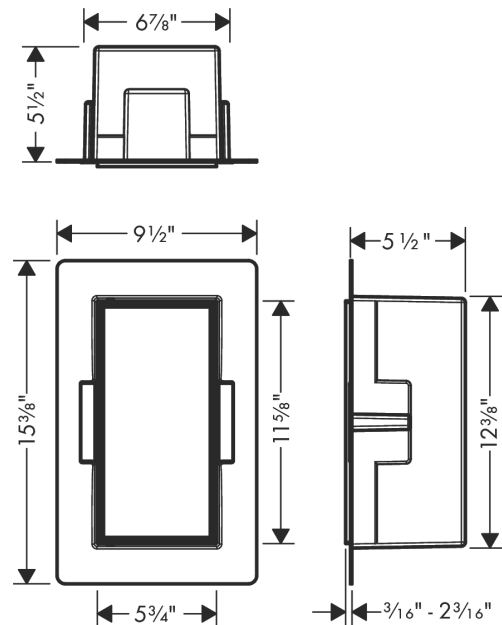

**XtraStoris Rock**  
**Wall Niche with Tileable Door 12"x 6"x 5.5"**  
 Finish: **matte white** Part no. : **56088700**

**Description**

**Features**

- Consists of: wall niche with tileable door, installation set, sealing set
- Tileable Push-Open door
- Door hinge: left
- Depth of the tileable door: 0.47"
- Installation depth: 140 mm
- Where to use: new construction, renovation
- Variable installation depth
- Easy to clean surface
- Suitable for use in wet areas
- easy adjustment to tile thickness
- Wall type: solid wall construction, drywall construction
- Material sealing set: Polystyrene (PS)
- Material wall niche: Stainless Steel 304 (1.4301)
- Dimensions wall niche: 11.81 x 5.9 x 5.51" (HxWxD)
- Required dimensions for installation set: 12.32 x 6.88 x 5.51" (HxWxD)

**Item details**

List Price \$ 795.00

**Technology**

**Design awards**

**Compliance / Sustainability**

**Product image**

**Scale drawing**

**XtraStoris Rock**  
**Wall Niche with Tileable Door 12"x 6"x 5.5"**  
 Finish: **matte white** Part no. : **56088700**

Exploded drawing

Year of production: >07/21

**XtraStoris Rock**  
**Wall Niche with Tileable Door 12"x 6"x 5.5"**  
 Finish: **matte white** Part no. : **56088700**

**Spare parts list**

Year of production: >07/21

Pos.	Description	Part no.	Price	PU
1	mounting kit	94337000	-	1
2	Push-push locking	94338000	-	1