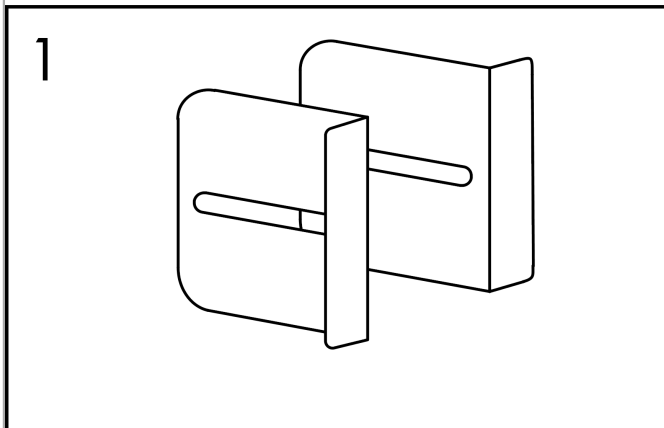

**XtraStoris Rock**  
**Wall Niche with Tileable Door 12"x 6"x 5.5"**  
 Finish: **matte white** Part no. : **56088700**

**Description**

**Features**

- Consists of: wall niche with tileable door, installation set, sealing set
- Tileable Push-Open door
- Door hinge: left
- Depth of the tileable door: 0.47"
- Installation depth: 140 mm
- Where to use: new construction, renovation
- Variable installation depth
- Easy to clean surface
- Suitable for use in wet areas
- easy adjustment to tile thickness
- Wall type: solid wall construction, drywall construction
- Material sealing set: Polystyrene (PS)
- Material wall niche: Stainless Steel 304 (1.4301)
- Dimensions wall niche: 11.81 x 5.9 x 5.51" (HxWxD)
- Required dimensions for installation set: 12.32 x 6.88 x 5.51" (HxWxD)

**Item details**

List Price \$ 795.00

**Technology**

**Design awards**

**Compliance / Sustainability**

**Product image**

**Scale drawing**

**XtraStoris Rock**  
**Wall Niche with Tileable Door 12"x 6"x 5.5"**  
 Finish: **matte white** Part no. : **56088700**

Exploded drawing

Year of production: >07/21

**XtraStoris Rock**  
**Wall Niche with Tileable Door 12"x 6"x 5.5"**  
 Finish: **matte white** Part no. : **56088700**

**Spare parts list**

Year of production: >07/21