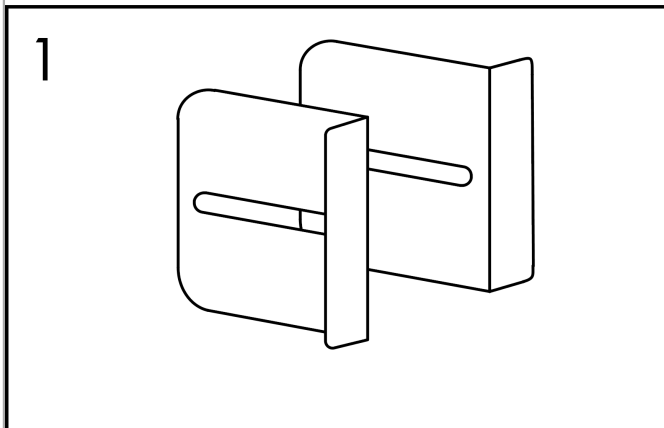

XtraStoris Rock
Wall Niche with Tileable Door 12"x 6"x 5.5"
 Finish: **matte black** Part no. : **56088670**

Description

Features

- Consists of: wall niche with tileable door, installation set, sealing set
- Tileable Push-Open door
- Door hinge: left
- Depth of the tileable door: 0.47"
- Installation depth: 140 mm
- Where to use: new construction, renovation
- Variable installation depth
- Easy to clean surface
- Suitable for use in wet areas
- easy adjustment to tile thickness
- Wall type: solid wall construction, drywall construction
- Material sealing set: Polystyrene (PS)
- Material wall niche: Stainless Steel 304 (1.4301)
- Dimensions wall niche: 11.81 x 5.9 x 5.51" (HxWxD)
- Required dimensions for installation set: 12.32 x 6.88 x 5.51" (HxWxD)

Item details

List Price \$ 795.00

Technology

Design awards

Compliance / Sustainability

Product image

Scale drawing

XtraStoris Rock
Wall Niche with Tileable Door 12"x 6"x 5.5"
 Finish: **matte black** Part no. : **56088670**

Exploded drawing

Year of production: >07/21

XtraStoris Rock
Wall Niche with Tileable Door 12"x 6"x 5.5"
 Finish: **matte black** Part no. : **56088670**

Spare parts list

Year of production: >07/21

Pos.	Description	Part no.	Price	PU
1	mounting kit	94337000	-	1
2	Push-push locking	94338000	-	1