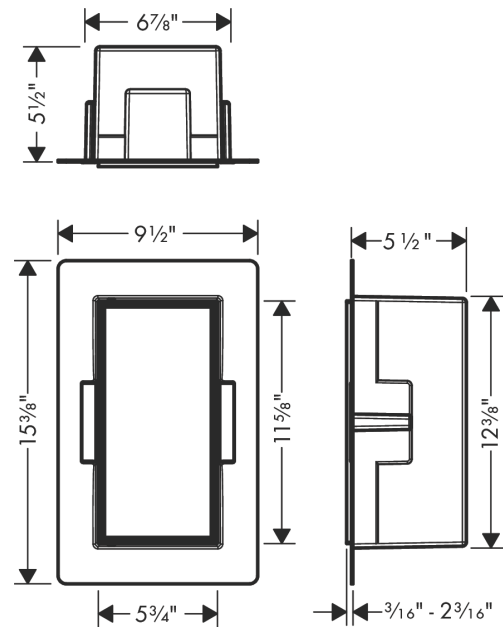

XtraStoris Rock
Wall Niche with Tileable Door 12"x 6"x 5.5"
 Finish: **matte black** Part no. : **56088670**

Description

Features

- Consists of: wall niche with tileable door, installation set, sealing set
- Tileable Push-Open door
- Door hinge: left
- Depth of the tileable door: 0.47"
- Installation depth: 140 mm
- Where to use: new construction, renovation
- Variable installation depth
- Easy to clean surface
- Suitable for use in wet areas
- easy adjustment to tile thickness
- Wall type: solid wall construction, drywall construction
- Material sealing set: Polystyrene (PS)
- Material wall niche: Stainless Steel 304 (1.4301)
- Dimensions wall niche: 11.81 x 5.9 x 5.51" (HxWxD)
- Required dimensions for installation set: 12.32 x 6.88 x 5.51" (HxWxD)

Item details

List Price \$ 795.00

Technology

Design awards

Compliance / Sustainability

Product image

Scale drawing

XtraStoris Rock
Wall Niche with Tileable Door 12"x 6"x 5.5"
 Finish: **matte black** Part no. : **56088670**

Exploded drawing

Year of production: >07/21

XtraStoris Rock
Wall Niche with Tileable Door 12"x 6"x 5.5"
 Finish: **matte black** Part no. : **56088670**

Spare parts list

Year of production: >07/21

Pos.	Description	Part no.	Price	PU
1	mounting kit	94337000	-	1
2	Push-push locking	94338000	-	1