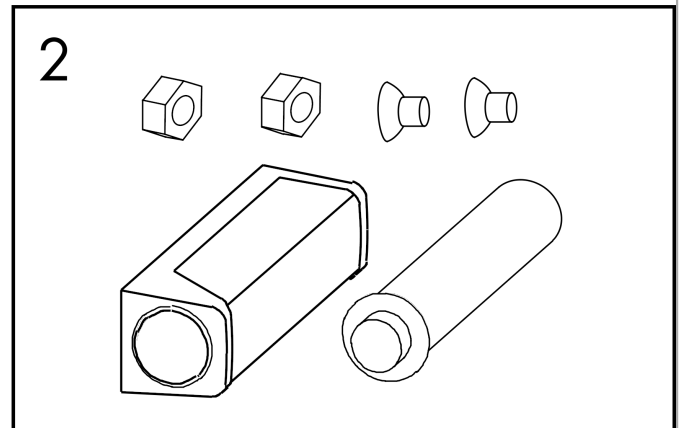

XtraStoris Rock
Wall Niche with Tileable Door 12"x 6"x 5.5"
 Finish: **matte black** Part no. : **56088670**

Description

Features

- Consists of: wall niche with tileable door, installation set, sealing set
- Tileable Push-Open door
- Door hinge: left
- Depth of the tileable door: 0.47"
- Installation depth: 140 mm
- Where to use: new construction, renovation
- Variable installation depth
- Easy to clean surface
- Suitable for use in wet areas
- easy adjustment to tile thickness
- Wall type: solid wall construction, drywall construction
- Material sealing set: Polystyrene (PS)
- Material wall niche: Stainless Steel 304 (1.4301)
- Dimensions wall niche: 11.81 x 5.9 x 5.51" (HxWxD)
- Required dimensions for installation set: 12.32 x 6.88 x 5.51" (HxWxD)

Item details

List Price \$ 795.00

Technology

Design awards

Compliance / Sustainability

Product image

Scale drawing

XtraStoris Rock
Wall Niche with Tileable Door 12"x 6"x 5.5"
 Finish: **matte black** Part no. : **56088670**

Exploded drawing

Year of production: >07/21

XtraStoris Rock
Wall Niche with Tileable Door 12"x 6"x 5.5"
 Finish: **matte black** Part no. : **56088670**

Spare parts list

Year of production: >07/21

Pos.	Description	Part no.	Price	PU
1	mounting kit	94337000	-	1
2	Push-push locking	94338000	-	1