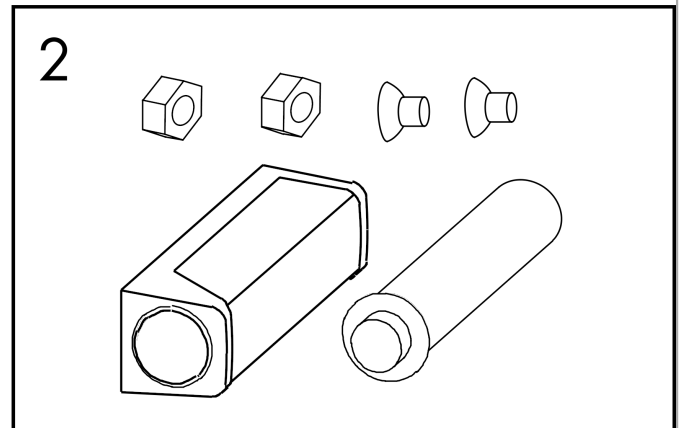

**XtraStoris Rock**

**Wall Niche with Tileable Door 12"x 12"x 4"**

Finish: **Brushed Stainless Steel** Part no. : **56085800**

**Description**

**Features**

- Consists of: wall niche with tileable door, installation set, sealing set
- Tileable Push-Open door
- Door hinge: left
- Depth of the tileable door: 0.47"
- Installation depth: 100 mm
- Where to use: new construction, renovation
- Variable installation depth
- Easy to clean surface
- Suitable for use in wet areas
- easy adjustment to tile thickness
- Wall type: solid wall construction, drywall construction
- Material sealing set: Polystyrene (PS)
- Material wall niche: Stainless Steel 304 (1.4301)
- Dimensions wall niche: 11.81 x 11.81 x 3.93" (HxWxD)
- Required dimensions for installation set: 12.32 x 12.79 x 3.93" (HxWxD)

**XtraStoris Rock**  
**Wall Niche with Tileable Door 12"x 12"x 4"**  
 Finish: **Brushed Stainless Steel** Part no. : **56085800**

Exploded drawing

Year of production: >07/21

**XtraStoris Rock**  
**Wall Niche with Tileable Door 12"x 12"x 4"**  
 Finish: **Brushed Stainless Steel** Part no. : **56085800**