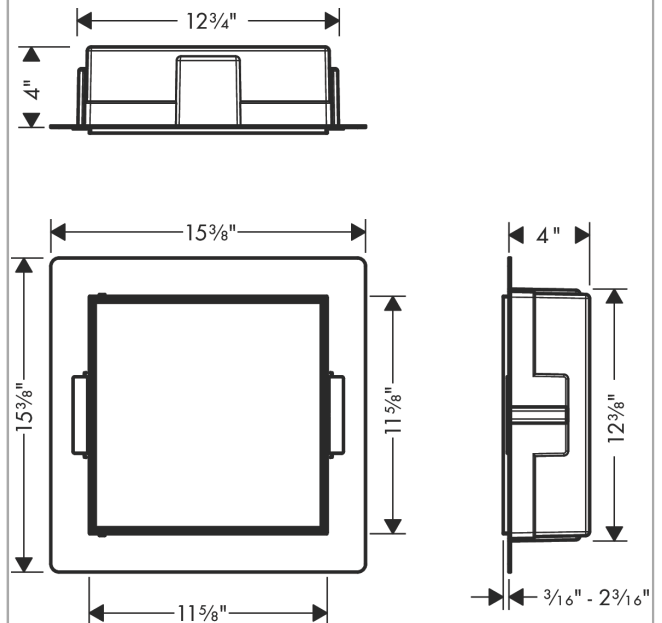

**XtraStoris Rock**

**Wall Niche with Tileable Door 12"x 12"x 4"**

Finish: **Brushed Stainless Steel** Part no. : **56085800**

**Description**

**Features**

- Consists of: wall niche with tileable door, installation set, sealing set
- Tileable Push-Open door
- Door hinge: left
- Depth of the tileable door: 0.47"
- Installation depth: 100 mm
- Where to use: new construction, renovation
- Variable installation depth
- Easy to clean surface
- Suitable for use in wet areas
- easy adjustment to tile thickness
- Wall type: solid wall construction, drywall construction
- Material sealing set: Polystyrene (PS)
- Material wall niche: Stainless Steel 304 (1.4301)
- Dimensions wall niche: 11.81 x 11.81 x 3.93" (HxWxD)
- Required dimensions for installation set: 12.32 x 12.79 x 3.93" (HxWxD)

**XtraStoris Rock**  
**Wall Niche with Tileable Door 12"x 12"x 4"**  
 Finish: **Brushed Stainless Steel** Part no. : **56085800**

Exploded drawing

Year of production: >07/21

**XtraStoris Rock**  
**Wall Niche with Tileable Door 12"x 12"x 4"**  
 Finish: **Brushed Stainless Steel** Part no. : **56085800**