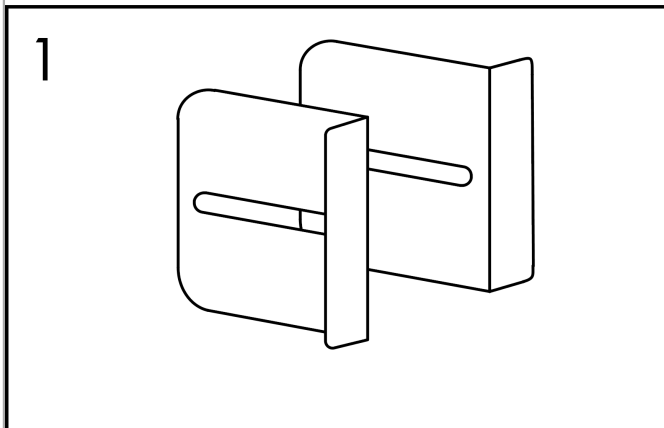

**XtraStoris Rock**

**Wall Niche with Tileable Door 12"x 12"x 4"**

Finish: **Brushed Stainless Steel** Part no. : **56085800**

**Description**

**Features**

- Consists of: wall niche with tileable door, installation set, sealing set
- Tileable Push-Open door
- Door hinge: left
- Depth of the tileable door: 0.47"
- Installation depth: 100 mm
- Where to use: new construction, renovation
- Variable installation depth
- Easy to clean surface
- Suitable for use in wet areas
- easy adjustment to tile thickness
- Wall type: solid wall construction, drywall construction
- Material sealing set: Polystyrene (PS)
- Material wall niche: Stainless Steel 304 (1.4301)
- Dimensions wall niche: 11.81 x 11.81 x 3.93" (HxWxD)
- Required dimensions for installation set: 12.32 x 12.79 x 3.93" (HxWxD)

**XtraStoris Rock**  
**Wall Niche with Tileable Door 12"x 12"x 4"**  
 Finish: **Brushed Stainless Steel** Part no. : **56085800**

Exploded drawing

Year of production: >07/21

**XtraStoris Rock**  
**Wall Niche with Tileable Door 12"x 12"x 4"**  
 Finish: **Brushed Stainless Steel** Part no. : **56085800**