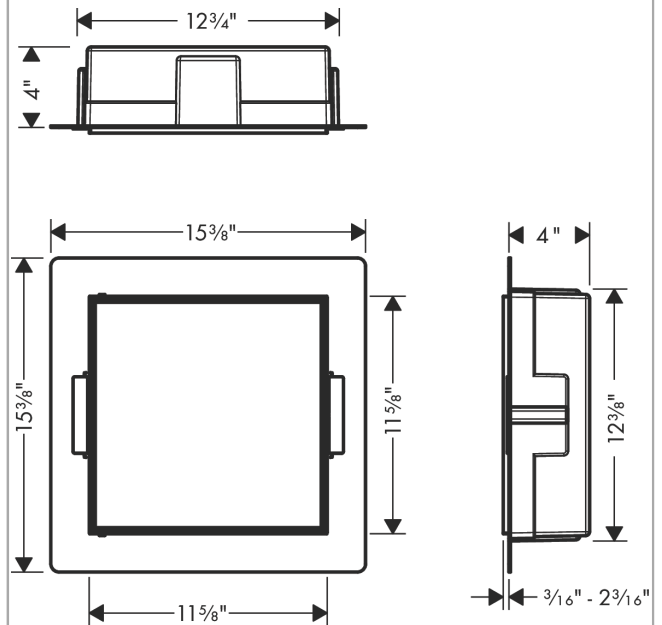

XtraStoris Rock
Wall Niche with Tileable Door 12"x 12"x 4"
 Finish: **matte white** Part no. : **56085700**

Description

Features

- Consists of: wall niche with tileable door, installation set, sealing set
- Tileable Push-Open door
- Door hinge: left
- Depth of the tileable door: 0.47"
- Installation depth: 100 mm
- Where to use: new construction, renovation
- Variable installation depth
- Easy to clean surface
- Suitable for use in wet areas
- easy adjustment to tile thickness
- Wall type: solid wall construction, drywall construction
- Material sealing set: Polystyrene (PS)
- Material wall niche: Stainless Steel 304 (1.4301)
- Dimensions wall niche: 11.81 x 11.81 x 3.93" (HxWxD)
- Required dimensions for installation set: 12.32 x 12.79 x 3.93" (HxWxD)

XtraStoris Rock
Wall Niche with Tileable Door 12"x 12"x 4"
 Finish: **matte white** Part no. : **56085700**

Exploded drawing

Year of production: >07/21

XtraStoris Rock
Wall Niche with Tileable Door 12"x 12"x 4"
 Finish: **matte white** Part no. : **56085700**