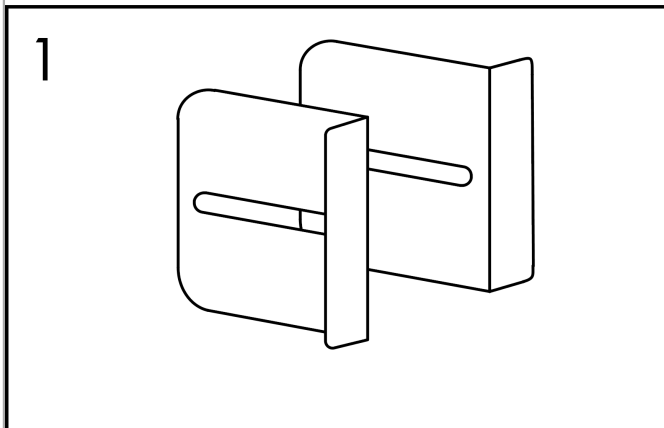

XtraStoris Rock
Wall Niche with Tileable Door 12"x 12"x 4"
Finish: **matte white** Part no. : **56085700**

Exploded drawing

Year of production: >07/21

XtraStoris Rock
Wall Niche with Tileable Door 12"x 12"x 4"
Finish: **matte white** Part no. : **56085700**

Spare parts list

Year of production: >07/21

Pos.	Description	Part no.	Price	PU
1	mounting kit	94337000	-	1
2	Push-push locking	94338000	-	1