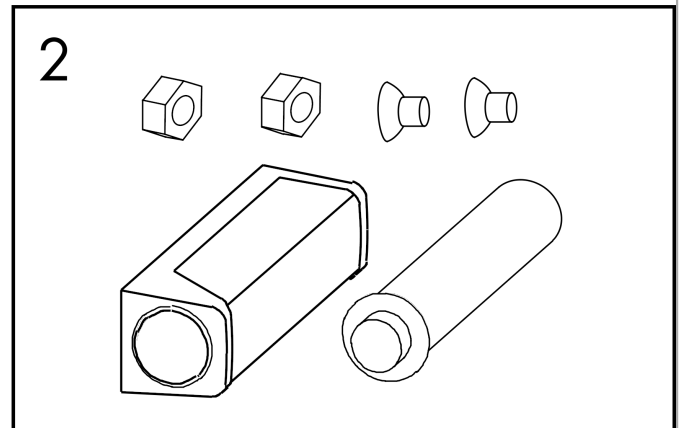

XtraStoris Rock
Wall Niche with Tileable Door 12"x 12"x 4"
Finish: **matte white** Part no. : **56085700**

Exploded drawing

Year of production: >07/21

XtraStoris Rock
Wall Niche with Tileable Door 12"x 12"x 4"
Finish: **matte white** Part no. : **56085700**

Spare parts list

Year of production: >07/21

Pos.	Description	Part no.	Price	PU
1	mounting kit	94337000	-	1
2	Push-push locking	94338000	-	1