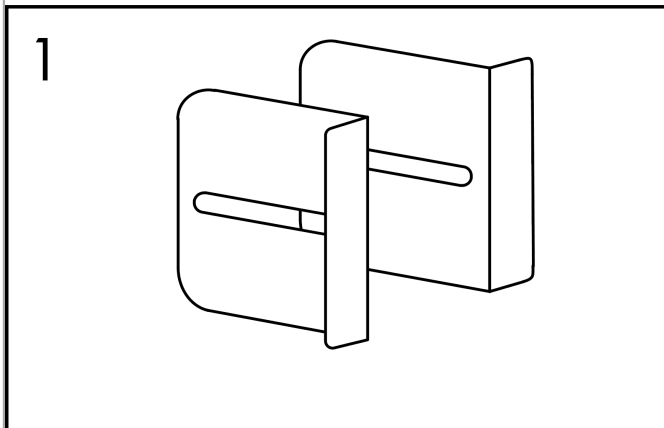

XtraStoris Rock
Wall Niche with Tileable Door 12"x 12"x 4"
Finish: **matte black** Part no. : **56085670**

Exploded drawing

Year of production: >07/21

XtraStoris Rock
Wall Niche with Tileable Door 12"x 12"x 4"
Finish: **matte black** Part no. : **56085670**

Spare parts list

Year of production: >07/21

Pos.	Description	Part no.	Price	PU
1	mounting kit	94337000	-	1
2	Push-push locking	94338000	-	1