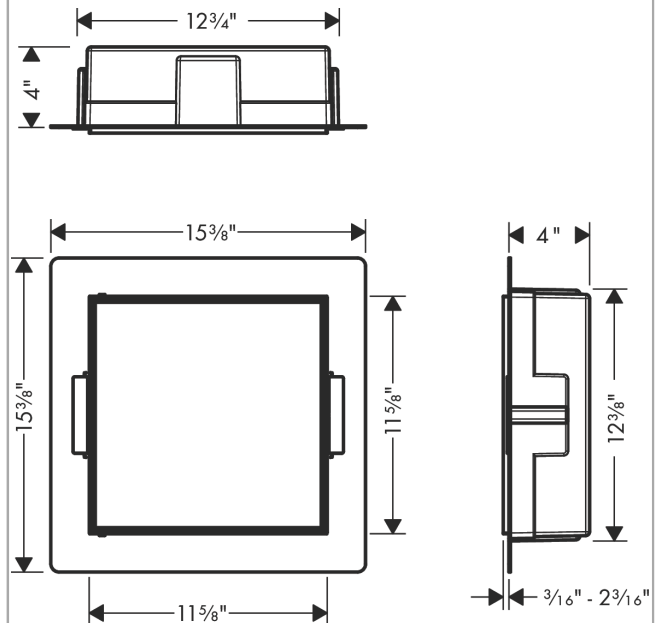

XtraStoris Rock
Wall Niche with Tileable Door 12"x 12"x 4"
 Finish: **matte black** Part no. : **56085670**

Description

Features

- Consists of: wall niche with tileable door, installation set, sealing set
- Tileable Push-Open door
- Door hinge: left
- Depth of the tileable door: 0.47"
- Installation depth: 100 mm
- Where to use: new construction, renovation
- Variable installation depth
- Easy to clean surface
- Suitable for use in wet areas
- easy adjustment to tile thickness
- Wall type: solid wall construction, drywall construction
- Material sealing set: Polystyrene (PS)
- Material wall niche: Stainless Steel 304 (1.4301)
- Dimensions wall niche: 11.81 x 11.81 x 3.93" (HxWxD)
- Required dimensions for installation set: 12.32 x 12.79 x 3.93" (HxWxD)

Item details

List Price \$ 897.00

Technology

Design awards

reddot winner 2022

Compliance / Sustainability

Product image

Scale drawing

XtraStoris Rock
Wall Niche with Tileable Door 12"x 12"x 4"
 Finish: **matte black** Part no. : **56085670**

Exploded drawing

Year of production: >07/21

XtraStoris Rock
Wall Niche with Tileable Door 12"x 12"x 4"
 Finish: **matte black** Part no. : **56085670**