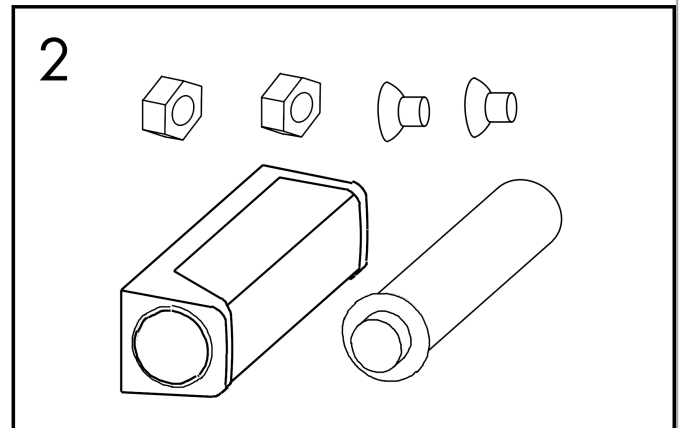

XtraStoris Rock
Wall Niche with Tileable Door 12"x 12"x 4"
Finish: **matte black** Part no. : **56085670**

Exploded drawing

Year of production: >07/21

XtraStoris Rock
Wall Niche with Tileable Door 12"x 12"x 4"
Finish: **matte black** Part no. : **56085670**

Spare parts list

Year of production: >07/21

Pos.	Description	Part no.	Price	PU
1	mounting kit	94337000	-	1
2	Push-push locking	94338000	-	1