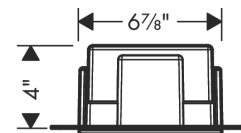

XtraStoris Rock

Wall Niche with Tileable Door 12"x 6"x 4"

Finish: **Brushed Stainless Steel** Part no. : **56082800**

Description

Features

- Consists of: wall niche with tileable door, installation set, sealing set
- Tileable Push-Open door
- Door hinge: left
- Depth of the tileable door: 0.47"
- Installation depth: 100 mm
- Where to use: renovation, new construction
- Variable installation depth
- Easy to clean surface
- Suitable for use in wet areas
- easy adjustment to tile thickness
- Wall type: solid wall construction, drywall construction
- Material sealing set: Polystyrene (PS)
- Material wall niche: Stainless Steel 304 (1.4301)
- Dimensions wall niche: 11.81 x 5.9 x 3.93" (HxWxD)
- Required dimensions for installation set: 12.32 x 6.88 x 3.93" (HxWxD)

XtraStoris Rock
Wall Niche with Tileable Door 12"x 6"x 4"
 Finish: **Brushed Stainless Steel** Part no. : **56082800**

Exploded drawing

Year of production: >07/21

XtraStoris Rock
Wall Niche with Tileable Door 12"x 6"x 4"
 Finish: **Brushed Stainless Steel** Part no. : **56082800**