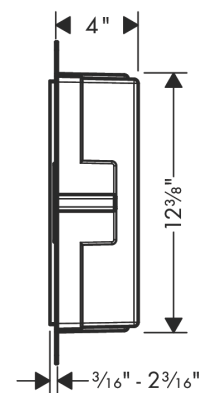

XtraStoris Rock

Wall Niche with Tileable Door 12"x 6"x 4"

Finish: **Brushed Stainless Steel** Part no. : **56082800**

Description

Features

- Consists of: wall niche with tileable door, installation set, sealing set
- Tileable Push-Open door
- Door hinge: left
- Depth of the tileable door: 0.47"
- Installation depth: 100 mm
- Where to use: renovation, new construction
- Variable installation depth
- Easy to clean surface
- Suitable for use in wet areas
- easy adjustment to tile thickness
- Wall type: solid wall construction, drywall construction
- Material sealing set: Polystyrene (PS)
- Material wall niche: Stainless Steel 304 (1.4301)
- Dimensions wall niche: 11.81 x 5.9 x 3.93" (HxWxD)
- Required dimensions for installation set: 12.32 x 6.88 x 3.93" (HxWxD)

XtraStoris Rock
Wall Niche with Tileable Door 12"x 6"x 4"
 Finish: **Brushed Stainless Steel** Part no. : **56082800**

Exploded drawing

Year of production: >07/21

XtraStoris Rock
Wall Niche with Tileable Door 12"x 6"x 4"
 Finish: **Brushed Stainless Steel** Part no. : **56082800**

Spare parts list

Year of production: >07/21

Pos.	Description	Part no.	Price	PU
1	mounting kit	94337000	-	1
2	Push-push locking	94338000	-	1