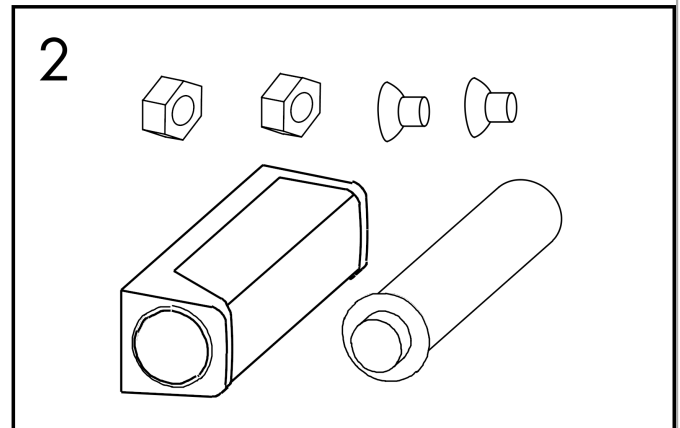

XtraStoris Rock

Wall Niche with Tileable Door 12"x 6"x 4"

Finish: **Brushed Stainless Steel** Part no. : **56082800**

Description

Features

- Consists of: wall niche with tileable door, installation set, sealing set
- Tileable Push-Open door
- Door hinge: left
- Depth of the tileable door: 0.47"
- Installation depth: 100 mm
- Where to use: renovation, new construction
- Variable installation depth
- Easy to clean surface
- Suitable for use in wet areas
- easy adjustment to tile thickness
- Wall type: solid wall construction, drywall construction
- Material sealing set: Polystyrene (PS)
- Material wall niche: Stainless Steel 304 (1.4301)
- Dimensions wall niche: 11.81 x 5.9 x 3.93" (HxWxD)
- Required dimensions for installation set: 12.32 x 6.88 x 3.93" (HxWxD)

Item details

List Price \$ 785.00

Technology

Design awards

reddot winner 2022

Compliance / Sustainability

Product image

Scale drawing

XtraStoris Rock
Wall Niche with Tileable Door 12"x 6"x 4"
 Finish: **Brushed Stainless Steel** Part no. : **56082800**

Exploded drawing

Year of production: >07/21

XtraStoris Rock
Wall Niche with Tileable Door 12"x 6"x 4"
 Finish: **Brushed Stainless Steel** Part no. : **56082800**