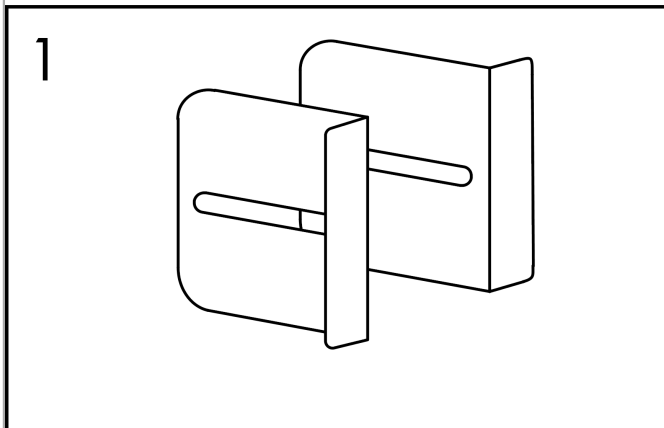

XtraStoris Rock

Wall Niche with Tileable Door 12"x 6"x 4"

Finish: **Brushed Stainless Steel** Part no. : **56082800**

Description

Features

- Consists of: wall niche with tileable door, installation set, sealing set
- Tileable Push-Open door
- Door hinge: left
- Depth of the tileable door: 0.47"
- Installation depth: 100 mm
- Where to use: renovation, new construction
- Variable installation depth
- Easy to clean surface
- Suitable for use in wet areas
- easy adjustment to tile thickness
- Wall type: solid wall construction, drywall construction
- Material sealing set: Polystyrene (PS)
- Material wall niche: Stainless Steel 304 (1.4301)
- Dimensions wall niche: 11.81 x 5.9 x 3.93" (HxWxD)
- Required dimensions for installation set: 12.32 x 6.88 x 3.93" (HxWxD)

XtraStoris Rock
Wall Niche with Tileable Door 12"x 6"x 4"
 Finish: **Brushed Stainless Steel** Part no. : **56082800**

Exploded drawing

Year of production: >07/21

XtraStoris Rock
Wall Niche with Tileable Door 12"x 6"x 4"
 Finish: **Brushed Stainless Steel** Part no. : **56082800**