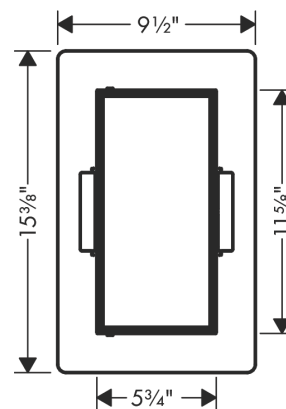

XtraStoris Rock

Wall Niche with Tileable Door 12"x 6"x 4"

Finish: **Brushed Stainless Steel** Part no. : **56082800**

Description

Features

- Consists of: wall niche with tileable door, installation set, sealing set
- Tileable Push-Open door
- Door hinge: left
- Depth of the tileable door: 0.47"
- Installation depth: 100 mm
- Where to use: renovation, new construction
- Variable installation depth
- Easy to clean surface
- Suitable for use in wet areas
- easy adjustment to tile thickness
- Wall type: solid wall construction, drywall construction
- Material sealing set: Polystyrene (PS)
- Material wall niche: Stainless Steel 304 (1.4301)
- Dimensions wall niche: 11.81 x 5.9 x 3.93" (HxWxD)
- Required dimensions for installation set: 12.32 x 6.88 x 3.93" (HxWxD)

Item details

List Price \$ 785.00

Technology

Design awards

reddot winner 2022

Compliance / Sustainability

Product image

Scale drawing

XtraStoris Rock
Wall Niche with Tileable Door 12"x 6"x 4"
 Finish: **Brushed Stainless Steel** Part no. : **56082800**

Exploded drawing

Year of production: >07/21

XtraStoris Rock
Wall Niche with Tileable Door 12"x 6"x 4"
 Finish: **Brushed Stainless Steel** Part no. : **56082800**