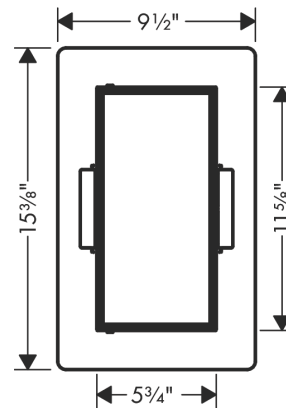

### Features

- Consists of: wall niche with tileable door, installation set, sealing set
- Tileable Push-Open door
- Door hinge: left
- Depth of the tileable door: 0.47"
- Installation depth: 100 mm
- Where to use: renovation, new construction
- Variable installation depth
- Easy to clean surface
- Suitable for use in wet areas
- easy adjustment to tile thickness
- Wall type: solid wall construction, drywall construction
- Material sealing set: Polystyrene (PS)
- Material wall niche: Stainless Steel 304 (1.4301)
- Dimensions wall niche: 11.81 x 5.9 x 3.93" (HxWxD)
- Required dimensions for installation set: 12.32 x 6.88 x 3.93" (HxWxD)

## Scale drawing

**XtraStoris Rock**  
**Wall Niche with Tileable Door 12"x 6"x 4"**  
 Finish: **matte white** Part no. : **56082700**

Exploded drawing

Year of production: >07/21

**XtraStoris Rock**  
**Wall Niche with Tileable Door 12"x 6"x 4"**  
 Finish: **matte white** Part no. : **56082700**