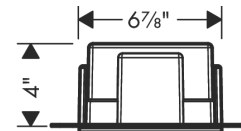

Scale drawing