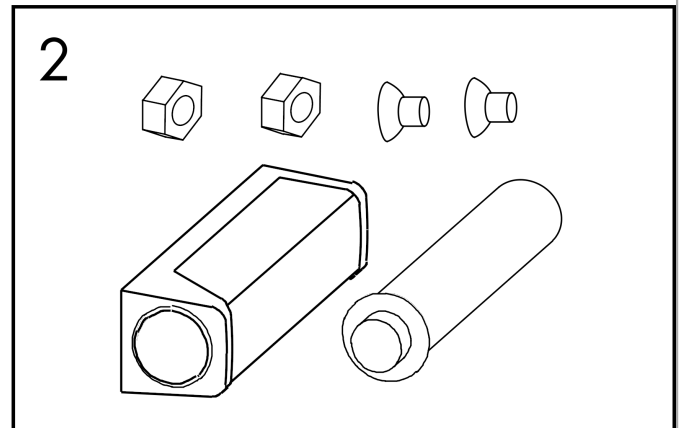

### Features

- Consists of: wall niche with tileable door, installation set, sealing set
- Tileable Push-Open door
- Door hinge: left
- Depth of the tileable door: 0.47"
- Installation depth: 100 mm
- Where to use: renovation, new construction
- Variable installation depth
- Easy to clean surface
- Suitable for use in wet areas
- easy adjustment to tile thickness
- Wall type: solid wall construction, drywall construction
- Material sealing set: Polystyrene (PS)
- Material wall niche: Stainless Steel 304 (1.4301)
- Dimensions wall niche: 11.81 x 5.9 x 3.93" (HxWxD)
- Required dimensions for installation set: 12.32 x 6.88 x 3.93" (HxWxD)

## Product image

## Scale drawing

**XtraStoris Rock**  
**Wall Niche with Tileable Door 12"x 6"x 4"**  
 Finish: **matte white** Part no. : **56082700**

Exploded drawing

Year of production: >07/21

**XtraStoris Rock**  
**Wall Niche with Tileable Door 12"x 6"x 4"**  
 Finish: **matte white** Part no. : **56082700**