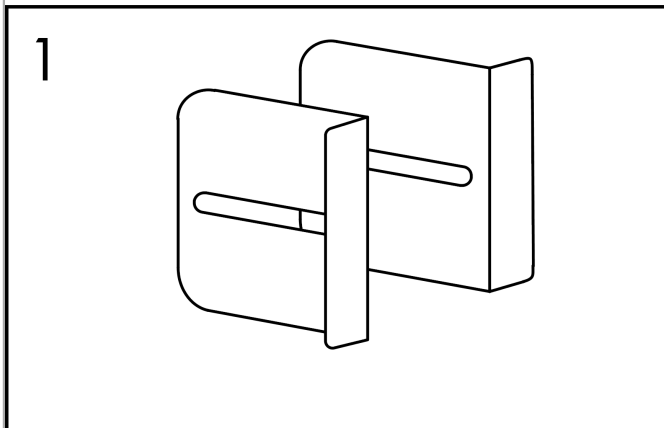

### Features

- Consists of: wall niche with tileable door, installation set, sealing set
- Tileable Push-Open door
- Door hinge: left
- Depth of the tileable door: 0.47"
- Installation depth: 100 mm
- Where to use: renovation, new construction
- Variable installation depth
- Easy to clean surface
- Suitable for use in wet areas
- easy adjustment to tile thickness
- Wall type: solid wall construction, drywall construction
- Material sealing set: Polystyrene (PS)
- Material wall niche: Stainless Steel 304 (1.4301)
- Dimensions wall niche: 11.81 x 5.9 x 3.93" (HxWxD)
- Required dimensions for installation set: 12.32 x 6.88 x 3.93" (HxWxD)

## Product image

## Scale drawing

**XtraStoris Rock**  
**Wall Niche with Tileable Door 12"x 6"x 4"**  
 Finish: **matte white** Part no. : **56082700**

Exploded drawing

Year of production: >07/21

**XtraStoris Rock**  
**Wall Niche with Tileable Door 12"x 6"x 4"**  
 Finish: **matte white** Part no. : **56082700**