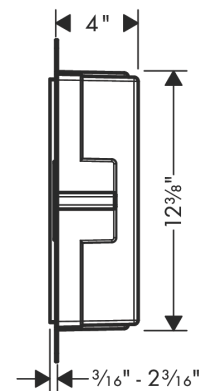

### Features

- Consists of: wall niche with tileable door, installation set, sealing set
- Tileable Push-Open door
- Door hinge: left
- Depth of the tileable door: 0.47"
- Installation depth: 100 mm
- Where to use: renovation, new construction
- Variable installation depth
- Easy to clean surface
- Suitable for use in wet areas
- easy adjustment to tile thickness
- Wall type: solid wall construction, drywall construction
- Material sealing set: Polystyrene (PS)
- Material wall niche: Stainless Steel 304 (1.4301)
- Dimensions wall niche: 11.81 x 5.9 x 3.93" (HxWxD)
- Required dimensions for installation set: 12.32 x 6.88 x 3.93" (HxWxD)

## Scale drawing

**XtraStoris Rock**  
**Wall Niche with Tileable Door 12"x 6"x 4"**  
 Finish: **matte white** Part no. : **56082700**

Exploded drawing

Year of production: >07/21

**XtraStoris Rock**  
**Wall Niche with Tileable Door 12"x 6"x 4"**  
 Finish: **matte white** Part no. : **56082700**