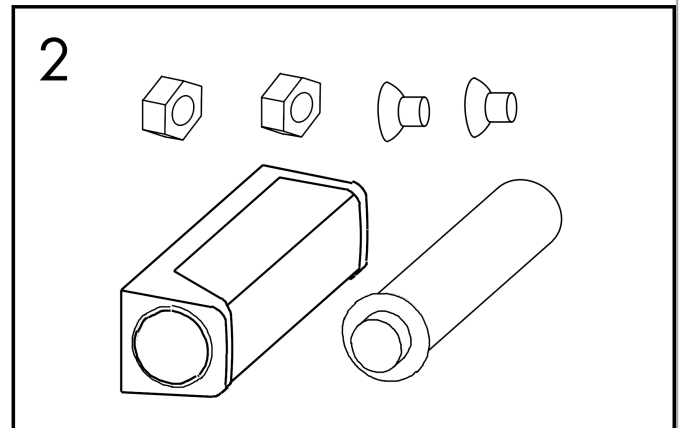

XtraStoris Rock
Wall Niche with Tileable Door 12"x 6"x 4"
Finish: **matte black** Part no. : **56082670**

Exploded drawing

Year of production: >07/21

XtraStoris Rock
Wall Niche with Tileable Door 12"x 6"x 4"
Finish: **matte black** Part no. : **56082670**

Spare parts list

Year of production: >07/21

Pos.	Description	Part no.	Price	PU
1	mounting kit	94337000	-	1
2	Push-push locking	94338000	-	1