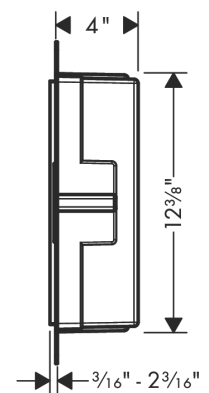

XtraStoris Rock
Wall Niche with Tileable Door 12"x 6"x 4"
 Finish: **matte black** Part no. : **56082670**

Description

Features

- Consists of: wall niche with tileable door, installation set, sealing set
- Tileable Push-Open door
- Door hinge: left
- Depth of the tileable door: 0.47"
- Installation depth: 100 mm
- Where to use: renovation, new construction
- Variable installation depth
- Easy to clean surface
- Suitable for use in wet areas
- easy adjustment to tile thickness
- Wall type: solid wall construction, drywall construction
- Material sealing set: Polystyrene (PS)
- Material wall niche: Stainless Steel 304 (1.4301)
- Dimensions wall niche: 11.81 x 5.9 x 3.93" (HxWxD)
- Required dimensions for installation set: 12.32 x 6.88 x 3.93" (HxWxD)

XtraStoris Rock
Wall Niche with Tileable Door 12"x 6"x 4"
 Finish: **matte black** Part no. : **56082670**

Exploded drawing

Year of production: >07/21

XtraStoris Rock
Wall Niche with Tileable Door 12"x 6"x 4"
 Finish: **matte black** Part no. : **56082670**

Spare parts list

Year of production: >07/21

Pos.	Description	Part no.	Price	PU
1	mounting kit	94337000	-	1
2	Push-push locking	94338000	-	1