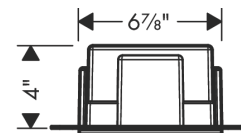

XtraStoris Rock
Wall Niche with Tileable Door 12"x 6"x 4"
 Finish: **matte black** Part no. : **56082670**

Description

Features

- Consists of: wall niche with tileable door, installation set, sealing set
- Tileable Push-Open door
- Door hinge: left
- Depth of the tileable door: 0.47"
- Installation depth: 100 mm
- Where to use: renovation, new construction
- Variable installation depth
- Easy to clean surface
- Suitable for use in wet areas
- easy adjustment to tile thickness
- Wall type: solid wall construction, drywall construction
- Material sealing set: Polystyrene (PS)
- Material wall niche: Stainless Steel 304 (1.4301)
- Dimensions wall niche: 11.81 x 5.9 x 3.93" (HxWxD)
- Required dimensions for installation set: 12.32 x 6.88 x 3.93" (HxWxD)

XtraStoris Rock
Wall Niche with Tileable Door 12"x 6"x 4"
 Finish: **matte black** Part no. : **56082670**

Exploded drawing

Year of production: >07/21

XtraStoris Rock
Wall Niche with Tileable Door 12"x 6"x 4"
 Finish: **matte black** Part no. : **56082670**