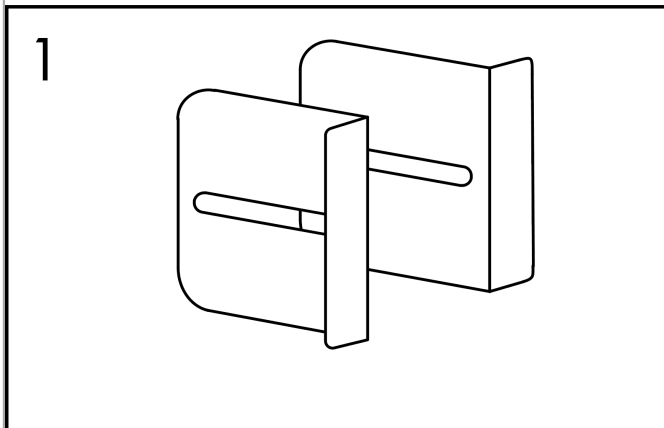

XtraStoris Rock
Wall Niche with Tileable Door 12"x 6"x 4"
Finish: **matte black** Part no. : **56082670**

Exploded drawing

Year of production: >07/21

XtraStoris Rock
Wall Niche with Tileable Door 12"x 6"x 4"
Finish: **matte black** Part no. : **56082670**

Spare parts list

Year of production: >07/21

Pos.	Description	Part no.	Price	PU
1	mounting kit	94337000	-	1
2	Push-push locking	94338000	-	1