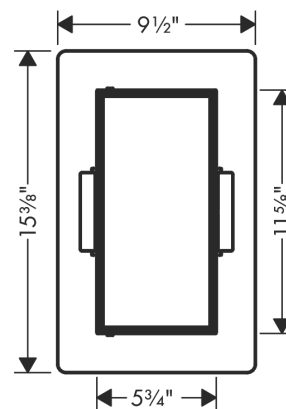

XtraStoris Rock
Wall Niche with Tileable Door 12"x 6"x 4"
 Finish: **matte black** Part no. : **56082670**

Description

Features

- Consists of: wall niche with tileable door, installation set, sealing set
- Tileable Push-Open door
- Door hinge: left
- Depth of the tileable door: 0.47"
- Installation depth: 100 mm
- Where to use: renovation, new construction
- Variable installation depth
- Easy to clean surface
- Suitable for use in wet areas
- easy adjustment to tile thickness
- Wall type: solid wall construction, drywall construction
- Material sealing set: Polystyrene (PS)
- Material wall niche: Stainless Steel 304 (1.4301)
- Dimensions wall niche: 11.81 x 5.9 x 3.93" (HxWxD)
- Required dimensions for installation set: 12.32 x 6.88 x 3.93" (HxWxD)

Item details

List Price \$ 785.00

Technology

Design awards

reddot winner 2022

Compliance / Sustainability

Product image

Scale drawing

XtraStoris Rock
Wall Niche with Tileable Door 12"x 6"x 4"
 Finish: **matte black** Part no. : **56082670**

Exploded drawing

Year of production: >07/21

XtraStoris Rock
Wall Niche with Tileable Door 12"x 6"x 4"
 Finish: **matte black** Part no. : **56082670**