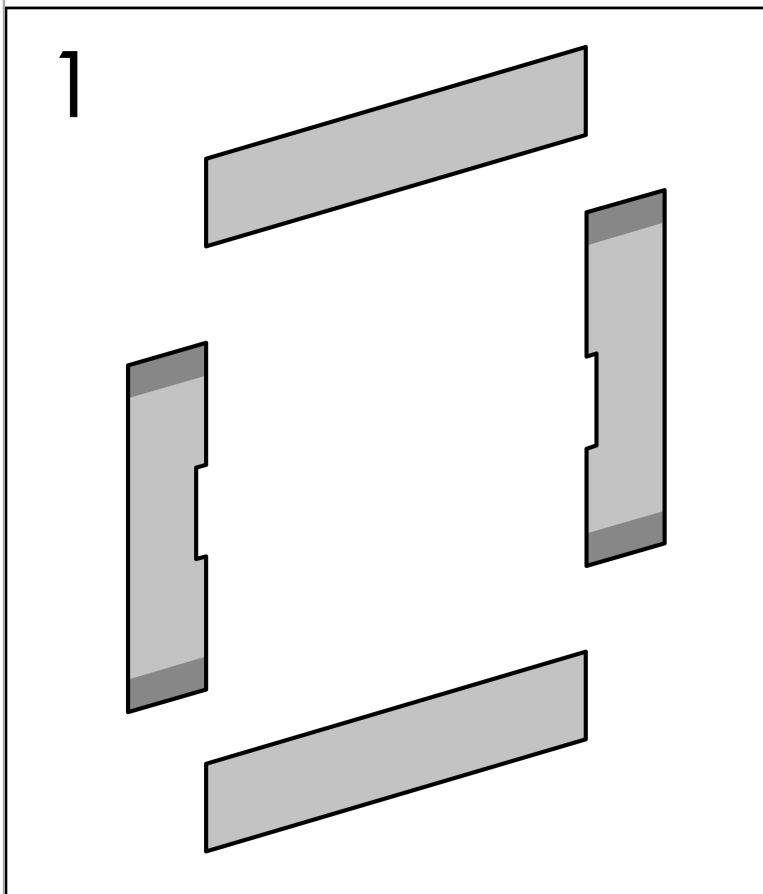

XtraStoris Minimalistic
Wall Niche Frameless 12"x 12"x 5.5"
 Finish: **matte white** Part no. : **56079700**

Description

Features

- Consists of: wall niche frameless, installation set, sealing set
- Installation depth: 140 mm
- Where to use: new construction, renovation
- Variable installation depth
- Easy to clean surface
- Installable flush with the wall or as a design element sticking out (up to 2.17 inch)
- frameless design
- suitable for use in wet areas
- easy adjustment to tile thickness
- Wall type: solid wall construction, drywall construction
- Material sealing set: Polystyrene (PS)
- Material wall niche: Stainless Steel 304 (1.4301)
- Dimensions wall niche: 11.81 x 11.81 x 5.51" (HxWxD)
- Required dimensions for installation set: 12.32 x 12.79 x 5.51" (HxWxD)

Item details

List Price \$ 788.00

Technology

Design awards

reddot winner 2022

Compliance / Sustainability

Product image

Scale drawing

XtraStoris Minimalistic
Wall Niche Frameless 12"x 12"x 5.5"
Finish: **matte white** Part no. : **56079700**

Exploded drawing

Year of production: >07/21

XtraStoris Minimalistic
Wall Niche Frameless 12"x 12"x 5.5"
 Finish: **matte white** Part no. : **56079700**