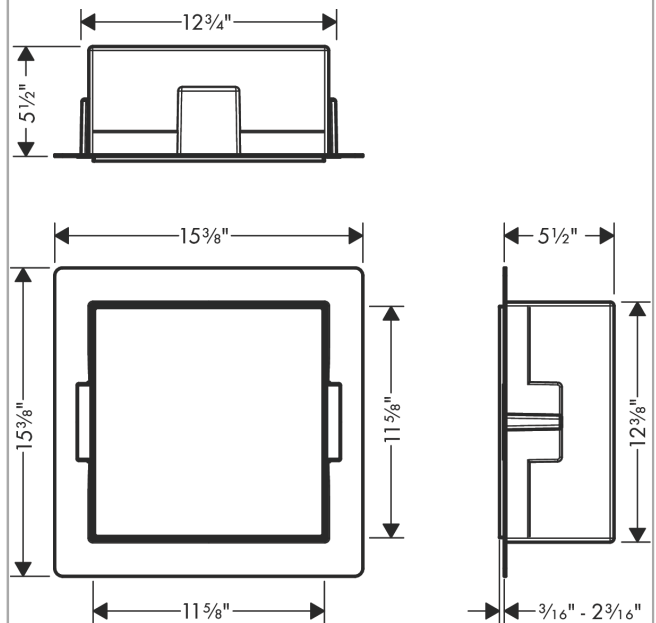

XtraStoris Minimalistic
Wall Niche Frameless 12"x 12"x 5.5"
 Finish: **matte white** Part no. : **56079700**

Description

Features

- Consists of: wall niche frameless, installation set, sealing set
- Installation depth: 140 mm
- Where to use: new construction, renovation
- Variable installation depth
- Easy to clean surface
- Installable flush with the wall or as a design element sticking out (up to 2.17 inch)
- frameless design
- suitable for use in wet areas
- easy adjustment to tile thickness
- Wall type: solid wall construction, drywall construction
- Material sealing set: Polystyrene (PS)
- Material wall niche: Stainless Steel 304 (1.4301)
- Dimensions wall niche: 11.81 x 11.81 x 5.51" (HxWxD)
- Required dimensions for installation set: 12.32 x 12.79 x 5.51" (HxWxD)

Item details

List Price \$ 788.00

Technology

Design awards

reddot winner 2022

Compliance / Sustainability

Product image

Scale drawing

XtraStoris Minimalistic
Wall Niche Frameless 12"x 12"x 5.5"
Finish: **matte white** Part no. : **56079700**

Exploded drawing

Year of production: >07/21

XtraStoris Minimalistic
Wall Niche Frameless 12"x 12"x 5.5"
 Finish: **matte white** Part no. : **56079700**