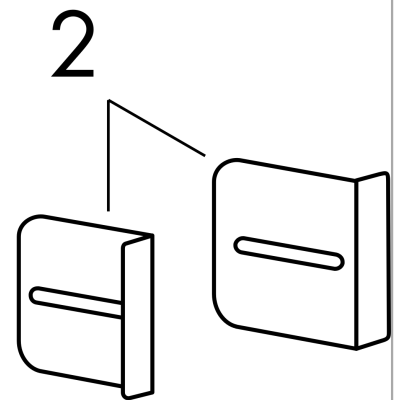

#### Product image

#### Scale drawing

**XtraStoris Minimalistic**  
**Wall Niche Frameless 12"x 6"x 5.5"**  
 Finish: **Brushed Stainless Steel** Part no. : **56076800**

Exploded drawing

Year of production: >07/21

**XtraStoris Minimalistic**  
**Wall Niche Frameless 12"x 6"x 5.5"**  
 Finish: **Brushed Stainless Steel** Part no. : **56076800**