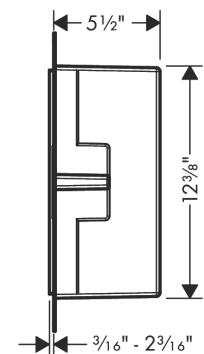

##### Features

- Consists of: wall niche frameless, installation set, sealing set
- Installation depth: 140 mm
- Where to use: new construction, renovation
- Variable installation depth
- Easy to clean surface
- Installable flush with the wall or as a design element sticking out (up to 2.17 inch)
- frameless design
- suitable for use in wet areas
- easy adjustment to tile thickness
- Wall type: solid wall construction, drywall construction
- Material sealing set: Polystyrene (PS)
- Material wall niche: Stainless Steel 304 (1.4301)
- Dimensions wall niche: 11.81 x 5.9 x 5.51" (HxWxD)
- Required dimensions for installation set: 12.32 x 6.88 x 5.51" (HxWxD)

#### Scale drawing

**XtraStoris Minimalistic**  
**Wall Niche Frameless 12"x 6"x 5.5"**  
 Finish: **Brushed Stainless Steel** Part no. : **56076800**

Exploded drawing

Year of production: >07/21

**XtraStoris Minimalistic**  
**Wall Niche Frameless 12"x 6"x 5.5"**  
 Finish: **Brushed Stainless Steel** Part no. : **56076800**