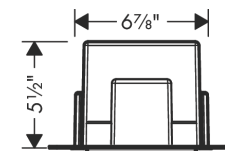

##### Features

- Consists of: wall niche frameless, installation set, sealing set
- Installation depth: 140 mm
- Where to use: new construction, renovation
- Variable installation depth
- Easy to clean surface
- Installable flush with the wall or as a design element sticking out (up to 2.17 inch)
- frameless design
- suitable for use in wet areas
- easy adjustment to tile thickness
- Wall type: solid wall construction, drywall construction
- Material sealing set: Polystyrene (PS)
- Material wall niche: Stainless Steel 304 (1.4301)
- Dimensions wall niche: 11.81 x 5.9 x 5.51" (HxWxD)
- Required dimensions for installation set: 12.32 x 6.88 x 5.51" (HxWxD)

#### Scale drawing

**XtraStoris Minimalistic**  
**Wall Niche Frameless 12"x 6"x 5.5"**  
 Finish: **Brushed Stainless Steel** Part no. : **56076800**

Exploded drawing

Year of production: >07/21

**XtraStoris Minimalistic**  
**Wall Niche Frameless 12"x 6"x 5.5"**  
 Finish: **Brushed Stainless Steel** Part no. : **56076800**