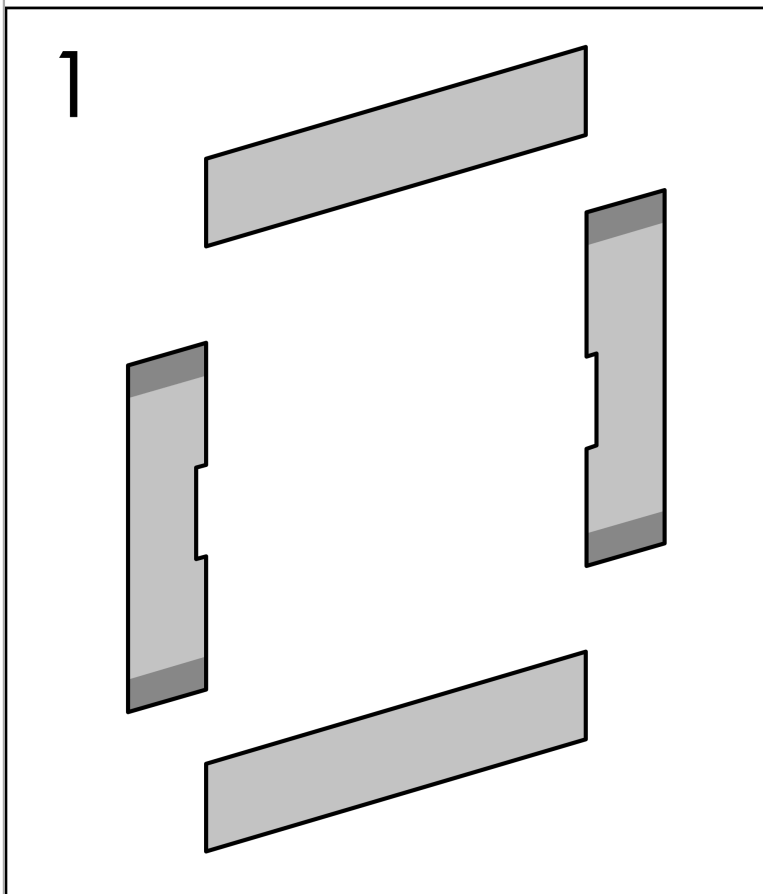

##### Features

- Consists of: wall niche frameless, installation set, sealing set
- Installation depth: 140 mm
- Where to use: new construction, renovation
- Variable installation depth
- Easy to clean surface
- Installable flush with the wall or as a design element sticking out (up to 2.17 inch)
- frameless design
- suitable for use in wet areas
- easy adjustment to tile thickness
- Wall type: solid wall construction, drywall construction
- Material sealing set: Polystyrene (PS)
- Material wall niche: Stainless Steel 304 (1.4301)
- Dimensions wall niche: 11.81 x 5.9 x 5.51" (HxWxD)
- Required dimensions for installation set: 12.32 x 6.88 x 5.51" (HxWxD)

#### Product image

#### Scale drawing

**XtraStoris Minimalistic**  
**Wall Niche Frameless 12"x 6"x 5.5"**  
 Finish: **Brushed Stainless Steel** Part no. : **56076800**

Exploded drawing

Year of production: >07/21

**XtraStoris Minimalistic**  
**Wall Niche Frameless 12"x 6"x 5.5"**  
 Finish: **Brushed Stainless Steel** Part no. : **56076800**