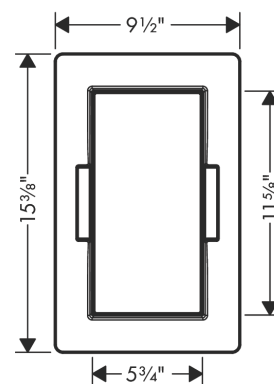

##### Features

- Consists of: wall niche frameless, installation set, sealing set
- Installation depth: 140 mm
- Where to use: new construction, renovation
- Variable installation depth
- Easy to clean surface
- Installable flush with the wall or as a design element sticking out (up to 2.17 inch)
- frameless design
- suitable for use in wet areas
- easy adjustment to tile thickness
- Wall type: solid wall construction, drywall construction
- Material sealing set: Polystyrene (PS)
- Material wall niche: Stainless Steel 304 (1.4301)
- Dimensions wall niche: 11.81 x 5.9 x 5.51" (HxWxD)
- Required dimensions for installation set: 12.32 x 6.88 x 5.51" (HxWxD)

#### Scale drawing

**XtraStoris Minimalistic**  
**Wall Niche Frameless 12"x 6"x 5.5"**  
 Finish: **Brushed Stainless Steel** Part no. : **56076800**

Exploded drawing

Year of production: >07/21

**XtraStoris Minimalistic**  
**Wall Niche Frameless 12"x 6"x 5.5"**  
 Finish: **Brushed Stainless Steel** Part no. : **56076800**