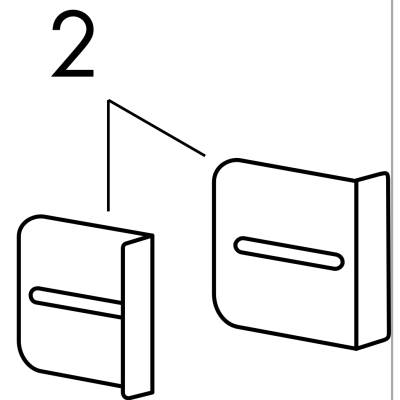

## Scale drawing

**XtraStoris Minimalistic**  
**Wall Niche Frameless 12"x 6"x 5.5"**  
 Finish: **matte white** Part no. : **56076700**

Exploded drawing

Year of production: >07/21

**XtraStoris Minimalistic**  
**Wall Niche Frameless 12"x 6"x 5.5"**  
 Finish: **matte white** Part no. : **56076700**