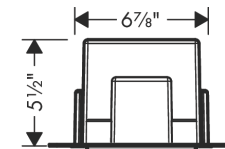

Scale drawing