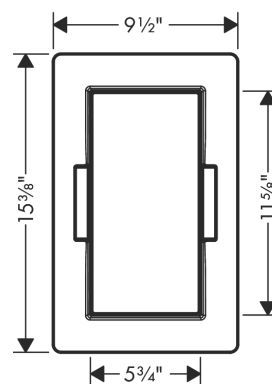

### Features

- Consists of: wall niche frameless, installation set, sealing set
- Installation depth: 140 mm
- Where to use: new construction, renovation
- Variable installation depth
- Easy to clean surface
- Installable flush with the wall or as a design element sticking out (up to 2.17 inch)
- frameless design
- suitable for use in wet areas
- easy adjustment to tile thickness
- Wall type: solid wall construction, drywall construction
- Material sealing set: Polystyrene (PS)
- Material wall niche: Stainless Steel 304 (1.4301)
- Dimensions wall niche: 11.81 x 5.9 x 5.51" (HxWxD)
- Required dimensions for installation set: 12.32 x 6.88 x 5.51" (HxWxD)

## Scale drawing

**XtraStoris Minimalistic**  
**Wall Niche Frameless 12"x 6"x 5.5"**  
 Finish: **matte white** Part no. : **56076700**

Exploded drawing

Year of production: >07/21

**XtraStoris Minimalistic**  
**Wall Niche Frameless 12"x 6"x 5.5"**  
 Finish: **matte white** Part no. : **56076700**