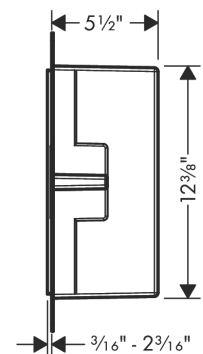

### Features

- Consists of: wall niche frameless, installation set, sealing set
- Installation depth: 140 mm
- Where to use: new construction, renovation
- Variable installation depth
- Easy to clean surface
- Installable flush with the wall or as a design element sticking out (up to 2.17 inch)
- frameless design
- suitable for use in wet areas
- easy adjustment to tile thickness
- Wall type: solid wall construction, drywall construction
- Material sealing set: Polystyrene (PS)
- Material wall niche: Stainless Steel 304 (1.4301)
- Dimensions wall niche: 11.81 x 5.9 x 5.51" (HxWxD)
- Required dimensions for installation set: 12.32 x 6.88 x 5.51" (HxWxD)

## Scale drawing

**XtraStoris Minimalistic**  
**Wall Niche Frameless 12"x 6"x 5.5"**  
 Finish: **matte white** Part no. : **56076700**

Exploded drawing

Year of production: >07/21

**XtraStoris Minimalistic**  
**Wall Niche Frameless 12"x 6"x 5.5"**  
 Finish: **matte white** Part no. : **56076700**