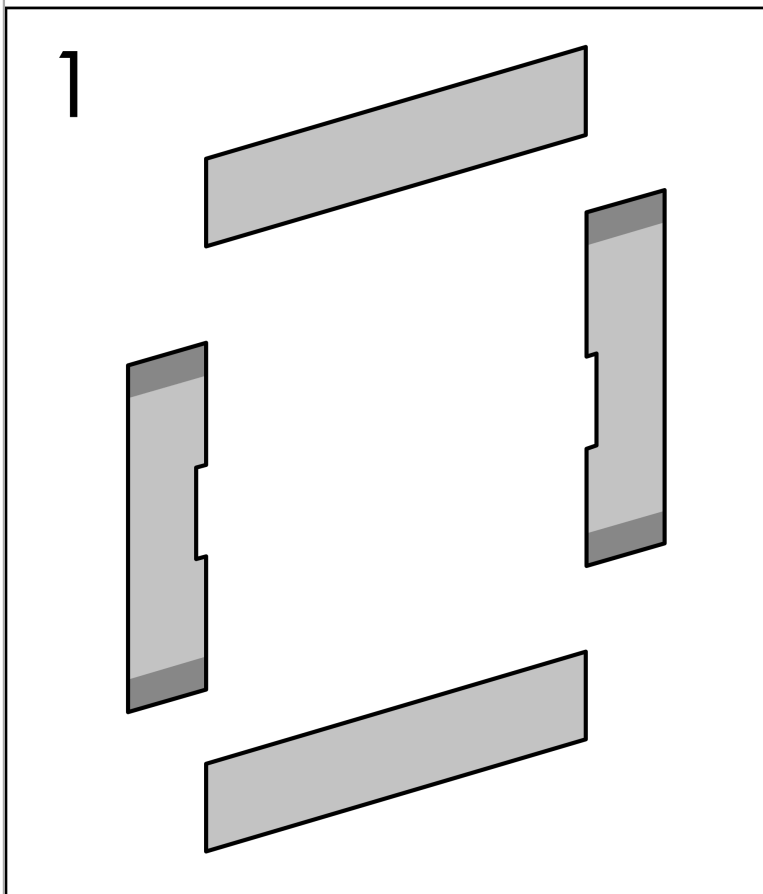

### Features

- Consists of: wall niche frameless, installation set, sealing set
- Installation depth: 140 mm
- Where to use: new construction, renovation
- Variable installation depth
- Easy to clean surface
- Installable flush with the wall or as a design element sticking out (up to 2.17 inch)
- frameless design
- suitable for use in wet areas
- easy adjustment to tile thickness
- Wall type: solid wall construction, drywall construction
- Material sealing set: Polystyrene (PS)
- Material wall niche: Stainless Steel 304 (1.4301)
- Dimensions wall niche: 11.81 x 5.9 x 5.51" (HxWxD)
- Required dimensions for installation set: 12.32 x 6.88 x 5.51" (HxWxD)

## Product image

## Scale drawing

**XtraStoris Minimalistic**  
**Wall Niche Frameless 12"x 6"x 5.5"**  
 Finish: **matte white** Part no. : **56076700**

Exploded drawing

Year of production: >07/21

**XtraStoris Minimalistic**  
**Wall Niche Frameless 12"x 6"x 5.5"**  
 Finish: **matte white** Part no. : **56076700**