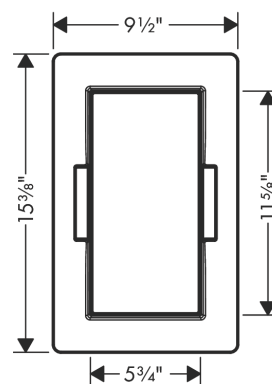

XtraStoris Minimalistic
Wall Niche Frameless 12"x 6"x 5.5"
 Finish: **matte black** Part no. : **56076670**

Description

Features

- Consists of: wall niche frameless, installation set, sealing set
- Installation depth: 140 mm
- Where to use: new construction, renovation
- Variable installation depth
- Easy to clean surface
- Installable flush with the wall or as a design element sticking out (up to 2.17 inch)
- frameless design
- suitable for use in wet areas
- easy adjustment to tile thickness
- Wall type: solid wall construction, drywall construction
- Material sealing set: Polystyrene (PS)
- Material wall niche: Stainless Steel 304 (1.4301)
- Dimensions wall niche: 11.81 x 5.9 x 5.51" (HxWxD)
- Required dimensions for installation set: 12.32 x 6.88 x 5.51" (HxWxD)

Item details

List Price \$ 680.00

Technology

Design awards

reddot winner 2022

Compliance / Sustainability

Product image

Scale drawing

XtraStoris Minimalistic
Wall Niche Frameless 12"x 6"x 5.5"
 Finish: **matte black** Part no. : **56076670**

Exploded drawing

Year of production: >07/21

XtraStoris Minimalistic
Wall Niche Frameless 12"x 6"x 5.5"
 Finish: **matte black** Part no. : **56076670**