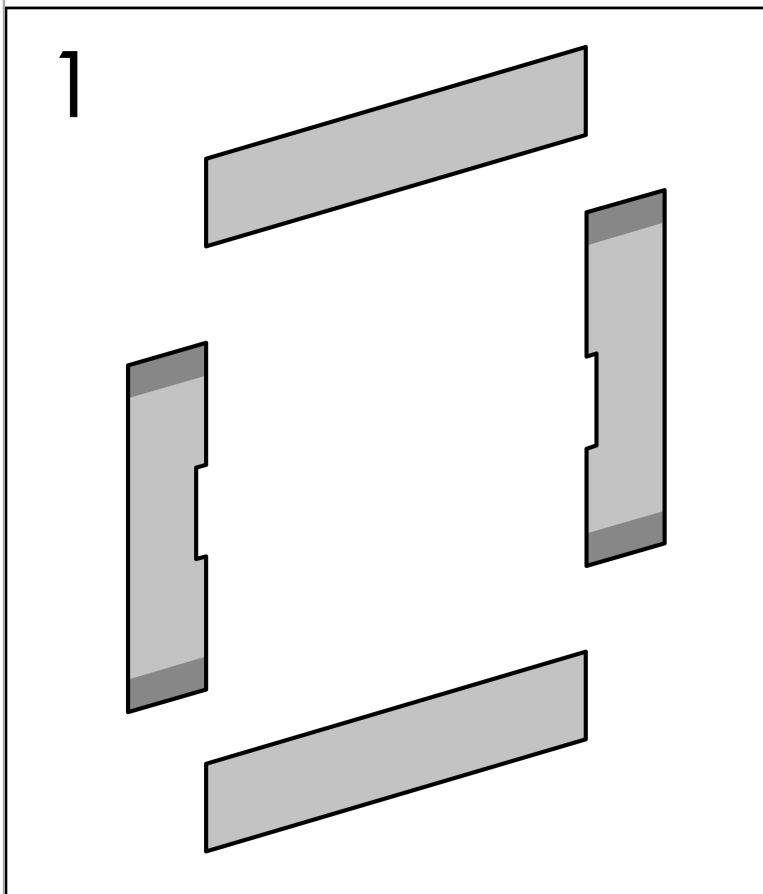

XtraStoris Minimalistic
Wall Niche Frameless 12"x 6"x 5.5"
 Finish: **matte black** Part no. : **56076670**

Description

Features

- Consists of: wall niche frameless, installation set, sealing set
- Installation depth: 140 mm
- Where to use: new construction, renovation
- Variable installation depth
- Easy to clean surface
- Installable flush with the wall or as a design element sticking out (up to 2.17 inch)
- frameless design
- suitable for use in wet areas
- easy adjustment to tile thickness
- Wall type: solid wall construction, drywall construction
- Material sealing set: Polystyrene (PS)
- Material wall niche: Stainless Steel 304 (1.4301)
- Dimensions wall niche: 11.81 x 5.9 x 5.51" (HxWxD)
- Required dimensions for installation set: 12.32 x 6.88 x 5.51" (HxWxD)

Item details

List Price \$ 680.00

Technology

Design awards

reddot winner 2022

Compliance / Sustainability

Product image

Scale drawing

XtraStoris Minimalistic
Wall Niche Frameless 12"x 6"x 5.5"
 Finish: **matte black** Part no. : **56076670**

Exploded drawing

Year of production: >07/21

XtraStoris Minimalistic
Wall Niche Frameless 12"x 6"x 5.5"
 Finish: **matte black** Part no. : **56076670**