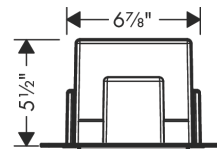

XtraStoris Minimalistic
Wall Niche Frameless 12"x 6"x 5.5"
 Finish: **matte black** Part no. : **56076670**

Description

Features

- Consists of: wall niche frameless, installation set, sealing set
- Installation depth: 140 mm
- Where to use: new construction, renovation
- Variable installation depth
- Easy to clean surface
- Installable flush with the wall or as a design element sticking out (up to 2.17 inch)
- frameless design
- suitable for use in wet areas
- easy adjustment to tile thickness
- Wall type: solid wall construction, drywall construction
- Material sealing set: Polystyrene (PS)
- Material wall niche: Stainless Steel 304 (1.4301)
- Dimensions wall niche: 11.81 x 5.9 x 5.51" (HxWxD)
- Required dimensions for installation set: 12.32 x 6.88 x 5.51" (HxWxD)

XtraStoris Minimalistic
Wall Niche Frameless 12"x 6"x 5.5"
 Finish: **matte black** Part no. : **56076670**

Exploded drawing

Year of production: >07/21

XtraStoris Minimalistic
Wall Niche Frameless 12"x 6"x 5.5"
 Finish: **matte black** Part no. : **56076670**