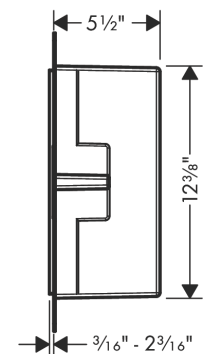

XtraStoris Minimalistic
Wall Niche Frameless 12"x 6"x 5.5"
 Finish: **matte black** Part no. : **56076670**

Description

Features

- Consists of: wall niche frameless, installation set, sealing set
- Installation depth: 140 mm
- Where to use: new construction, renovation
- Variable installation depth
- Easy to clean surface
- Installable flush with the wall or as a design element sticking out (up to 2.17 inch)
- frameless design
- suitable for use in wet areas
- easy adjustment to tile thickness
- Wall type: solid wall construction, drywall construction
- Material sealing set: Polystyrene (PS)
- Material wall niche: Stainless Steel 304 (1.4301)
- Dimensions wall niche: 11.81 x 5.9 x 5.51" (HxWxD)
- Required dimensions for installation set: 12.32 x 6.88 x 5.51" (HxWxD)

XtraStoris Minimalistic
Wall Niche Frameless 12"x 6"x 5.5"
 Finish: **matte black** Part no. : **56076670**

Exploded drawing

Year of production: >07/21

XtraStoris Minimalistic
Wall Niche Frameless 12"x 6"x 5.5"
 Finish: **matte black** Part no. : **56076670**

Spare parts list

Year of production: >07/21

Pos.	Description	Part no.	Price	PU
1	sealing set	94423000	-	1
2	mounting kit	94337000	-	1